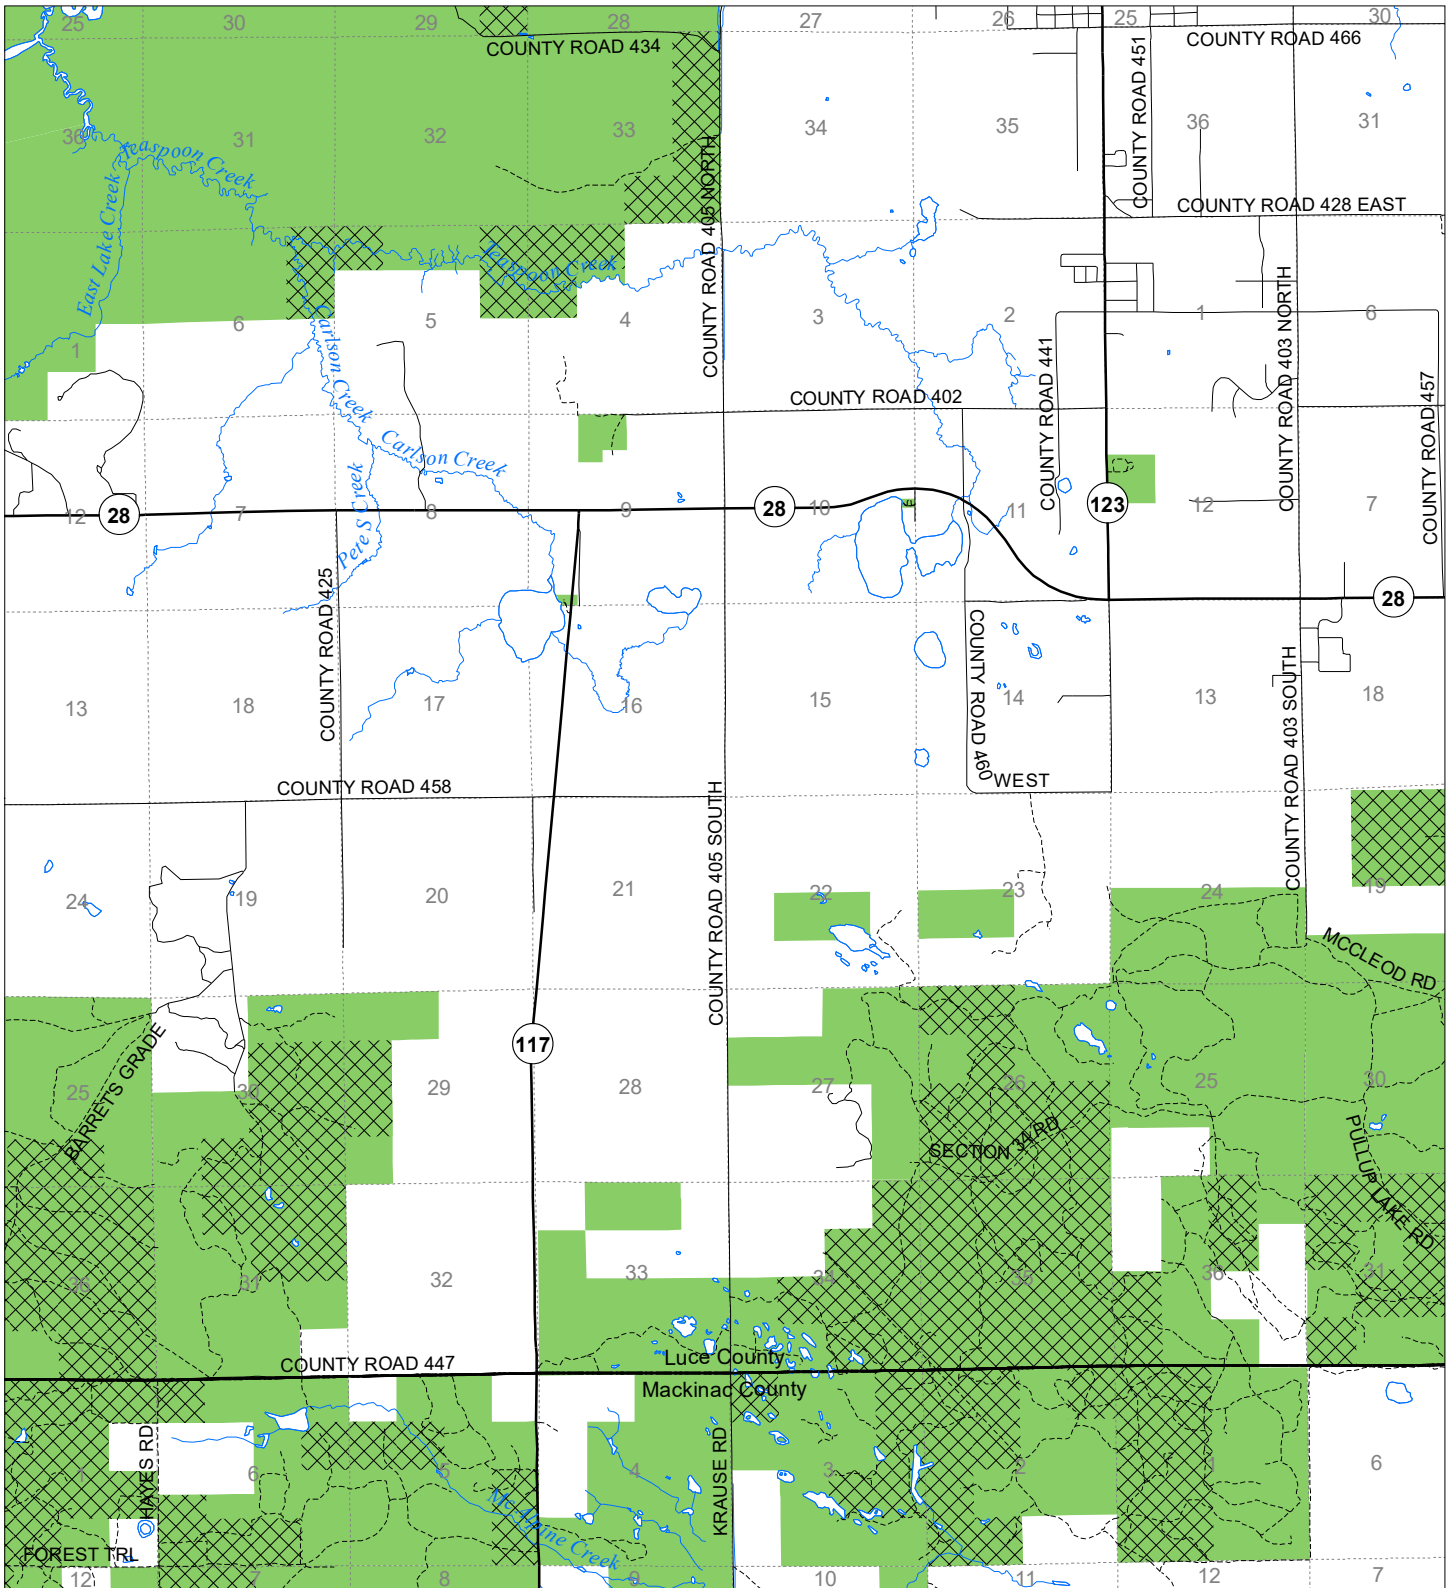

# Fuelwood Collection Luce County T45N,R10W

- State land open to fuelwood collection
- State land closed to fuelwood collection

Effective: March 1, 2021

N

Miles  
0 0.5 1

02/02/2021