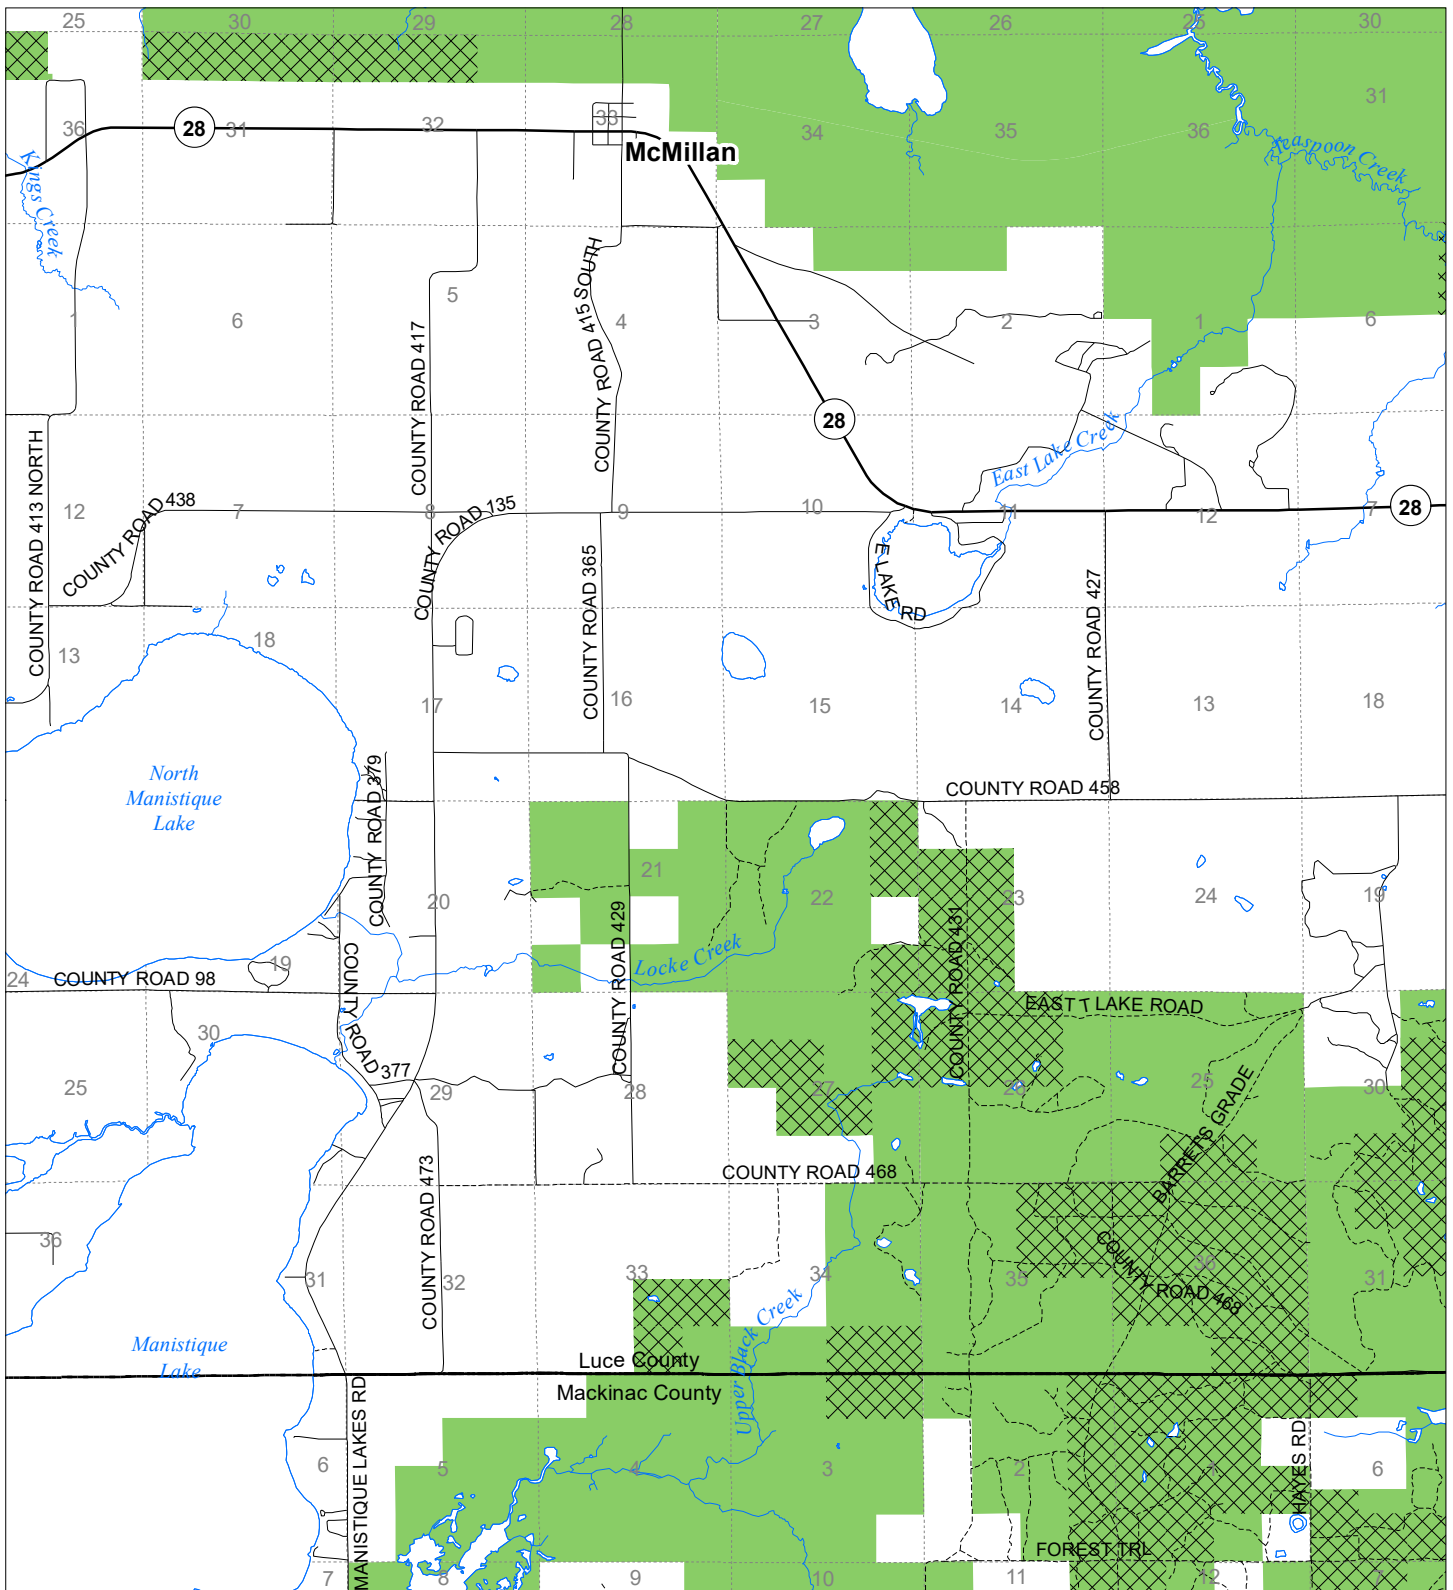

Fuelwood Collection Luce County T45N,R11W

State land open to fuelwood collection
 State land closed to fuelwood collection
 Effective: March 1, 2021

N
 Miles
 0 0.5 1
 02/02/2021