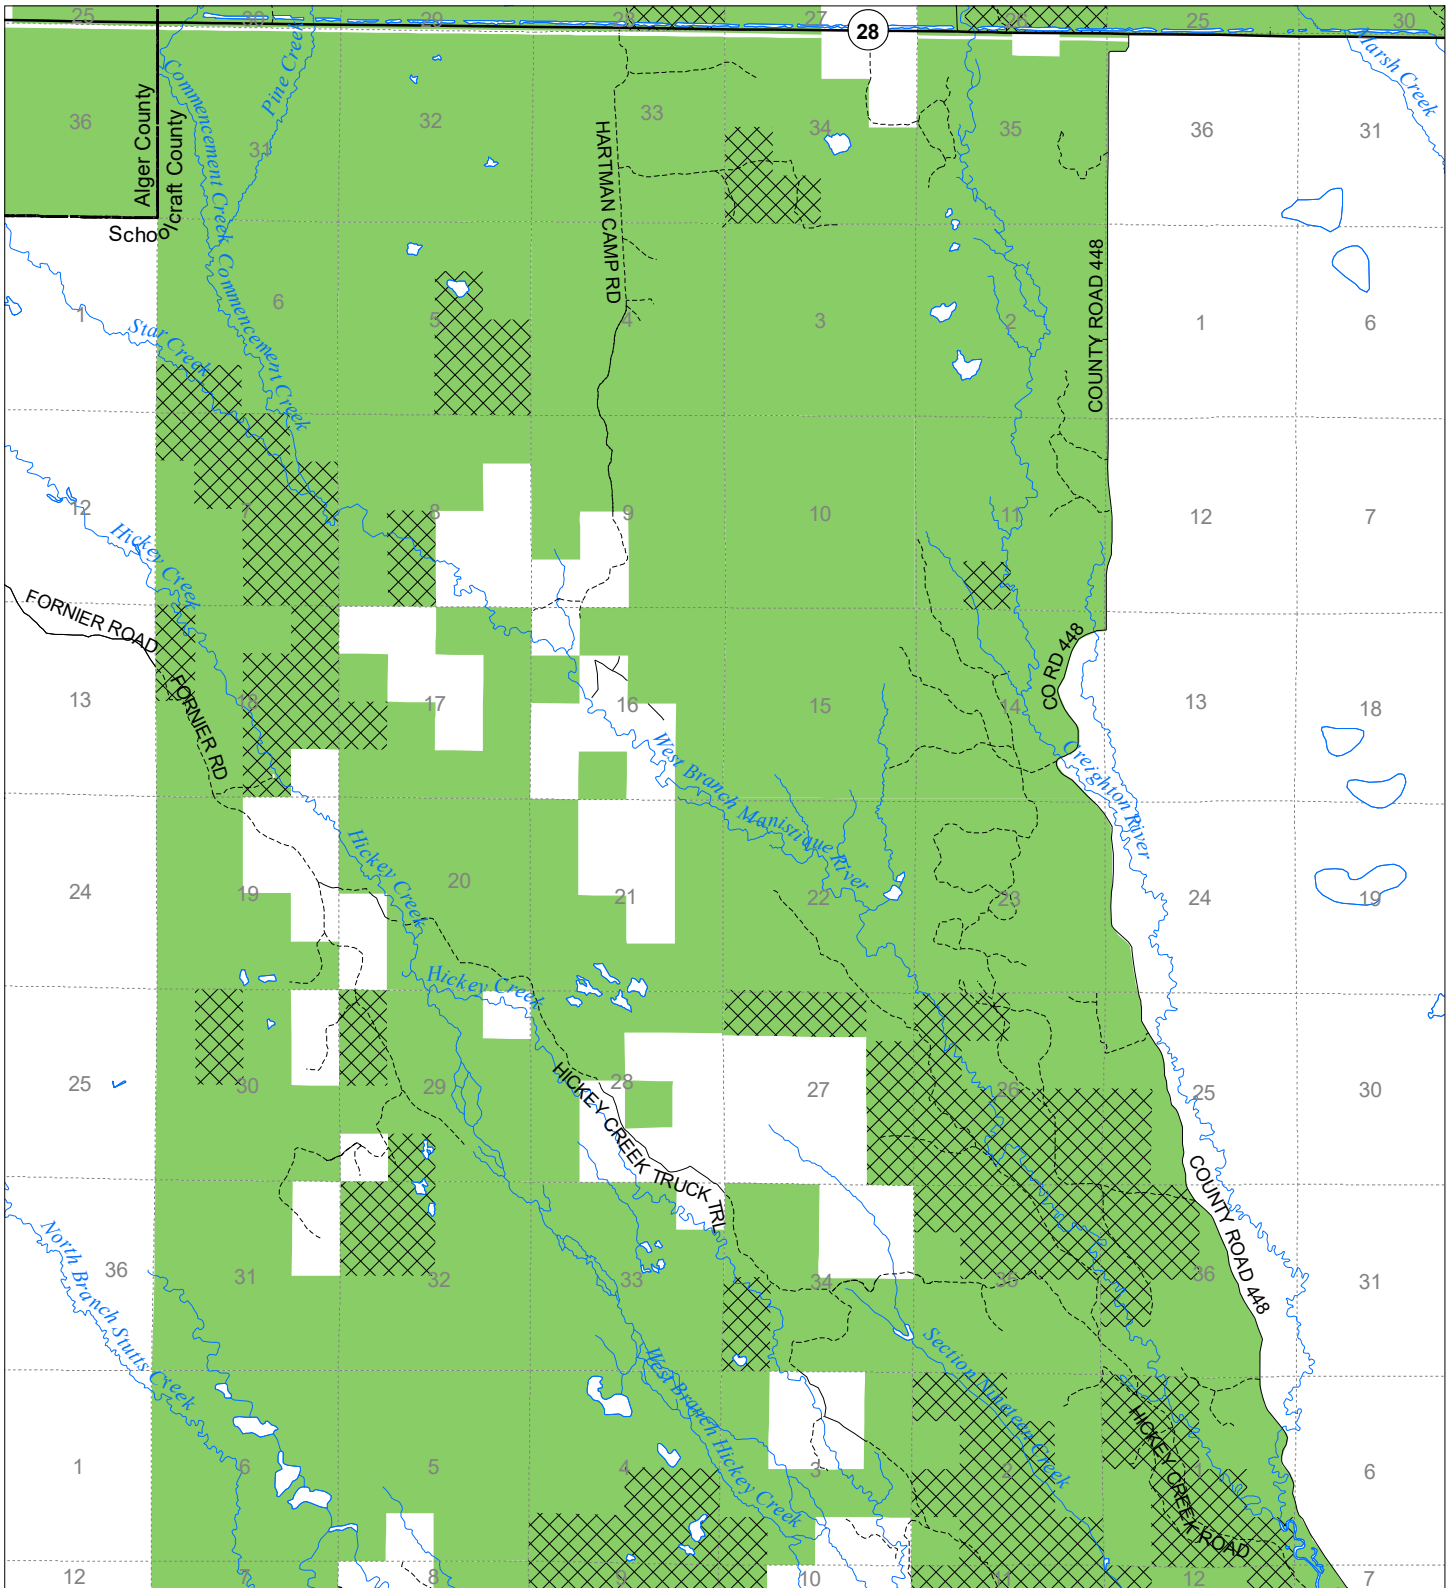

Fuelwood Collection
 Schoolcraft County
T45N,R16W

- State land open to fuelwood collection
- State land closed to fuelwood collection

Effective: March 1, 2021

N
 0 Miles 1
 0.5

02/02/2021