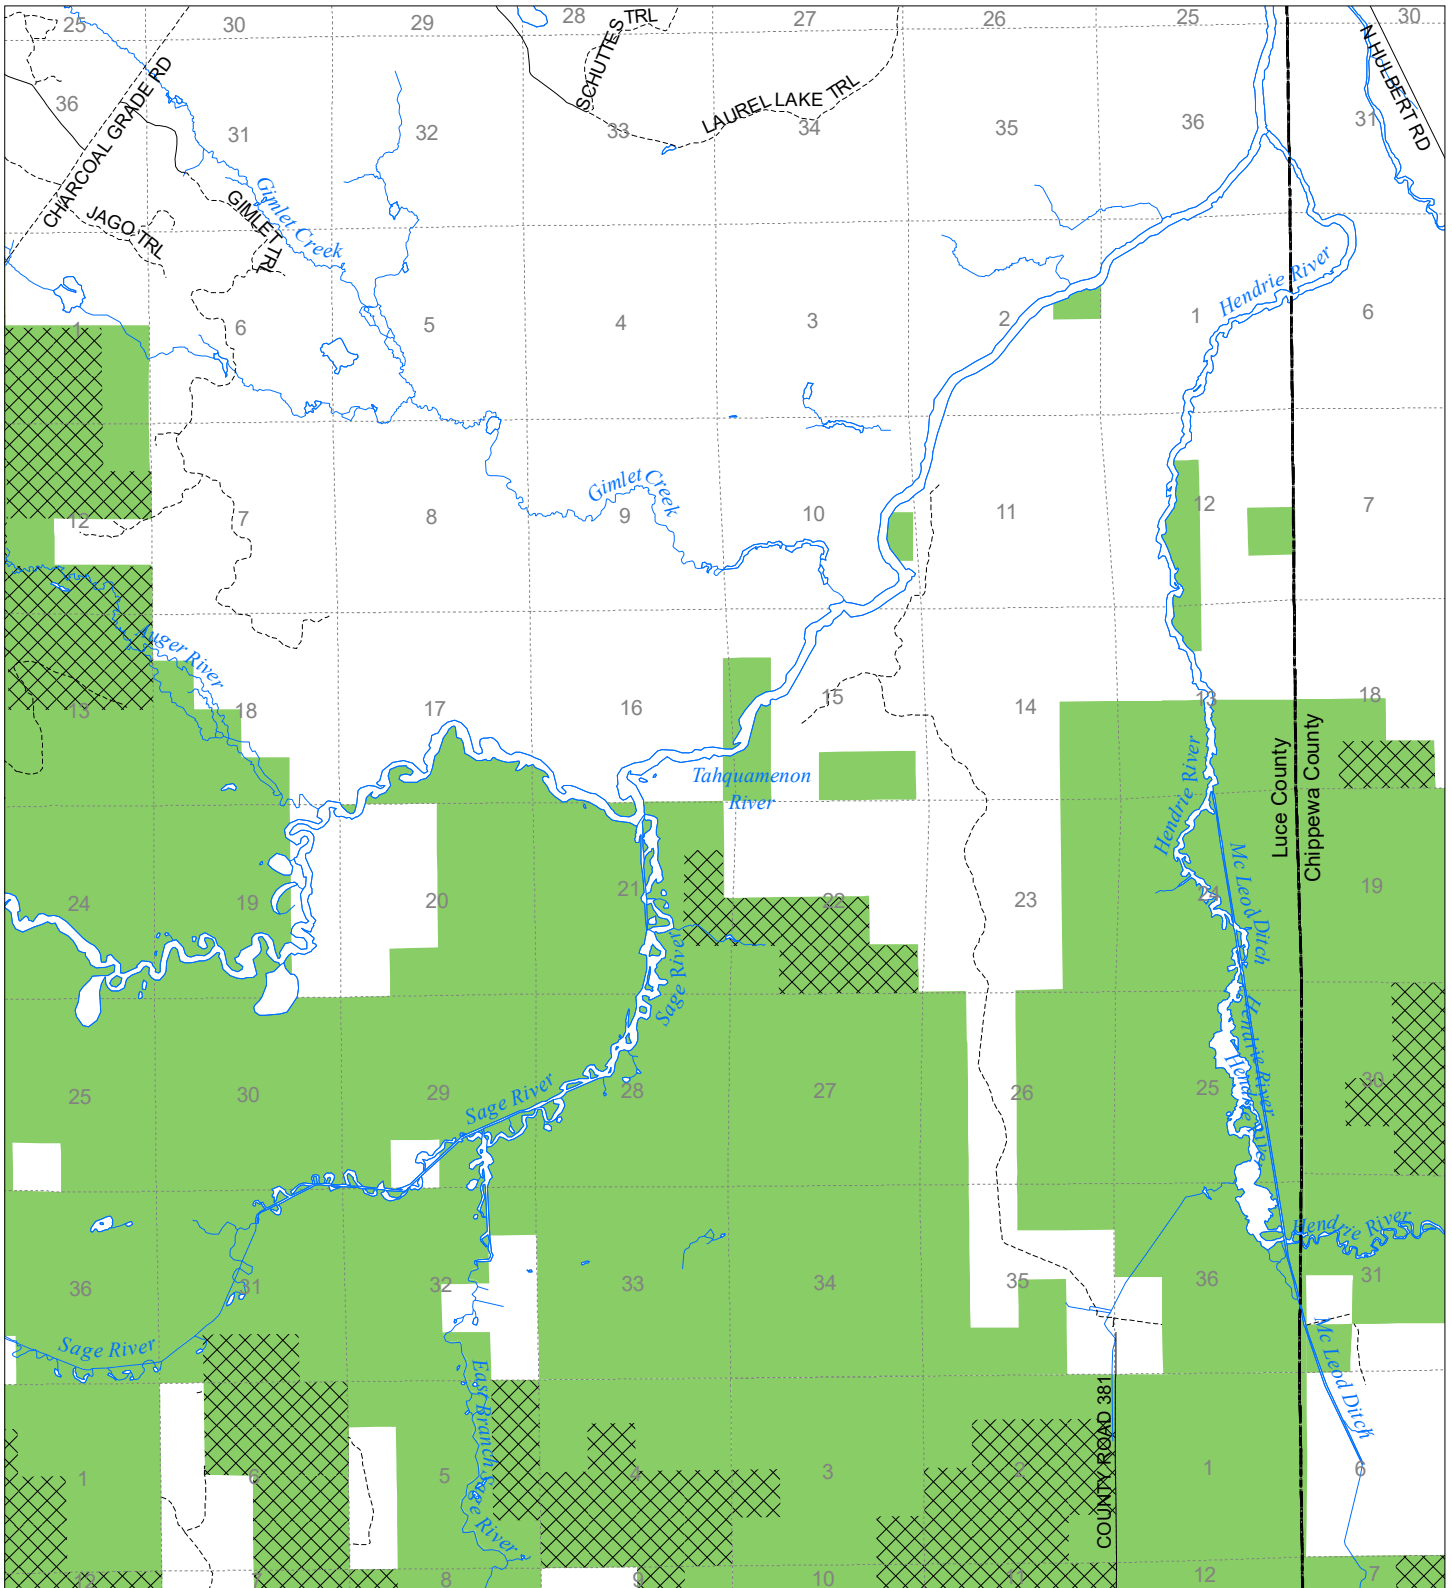

Fuelwood Collection Luce County T46N,R08W

- State land open to fuelwood collection
- State land closed to fuelwood collection

Effective: March 1, 2021