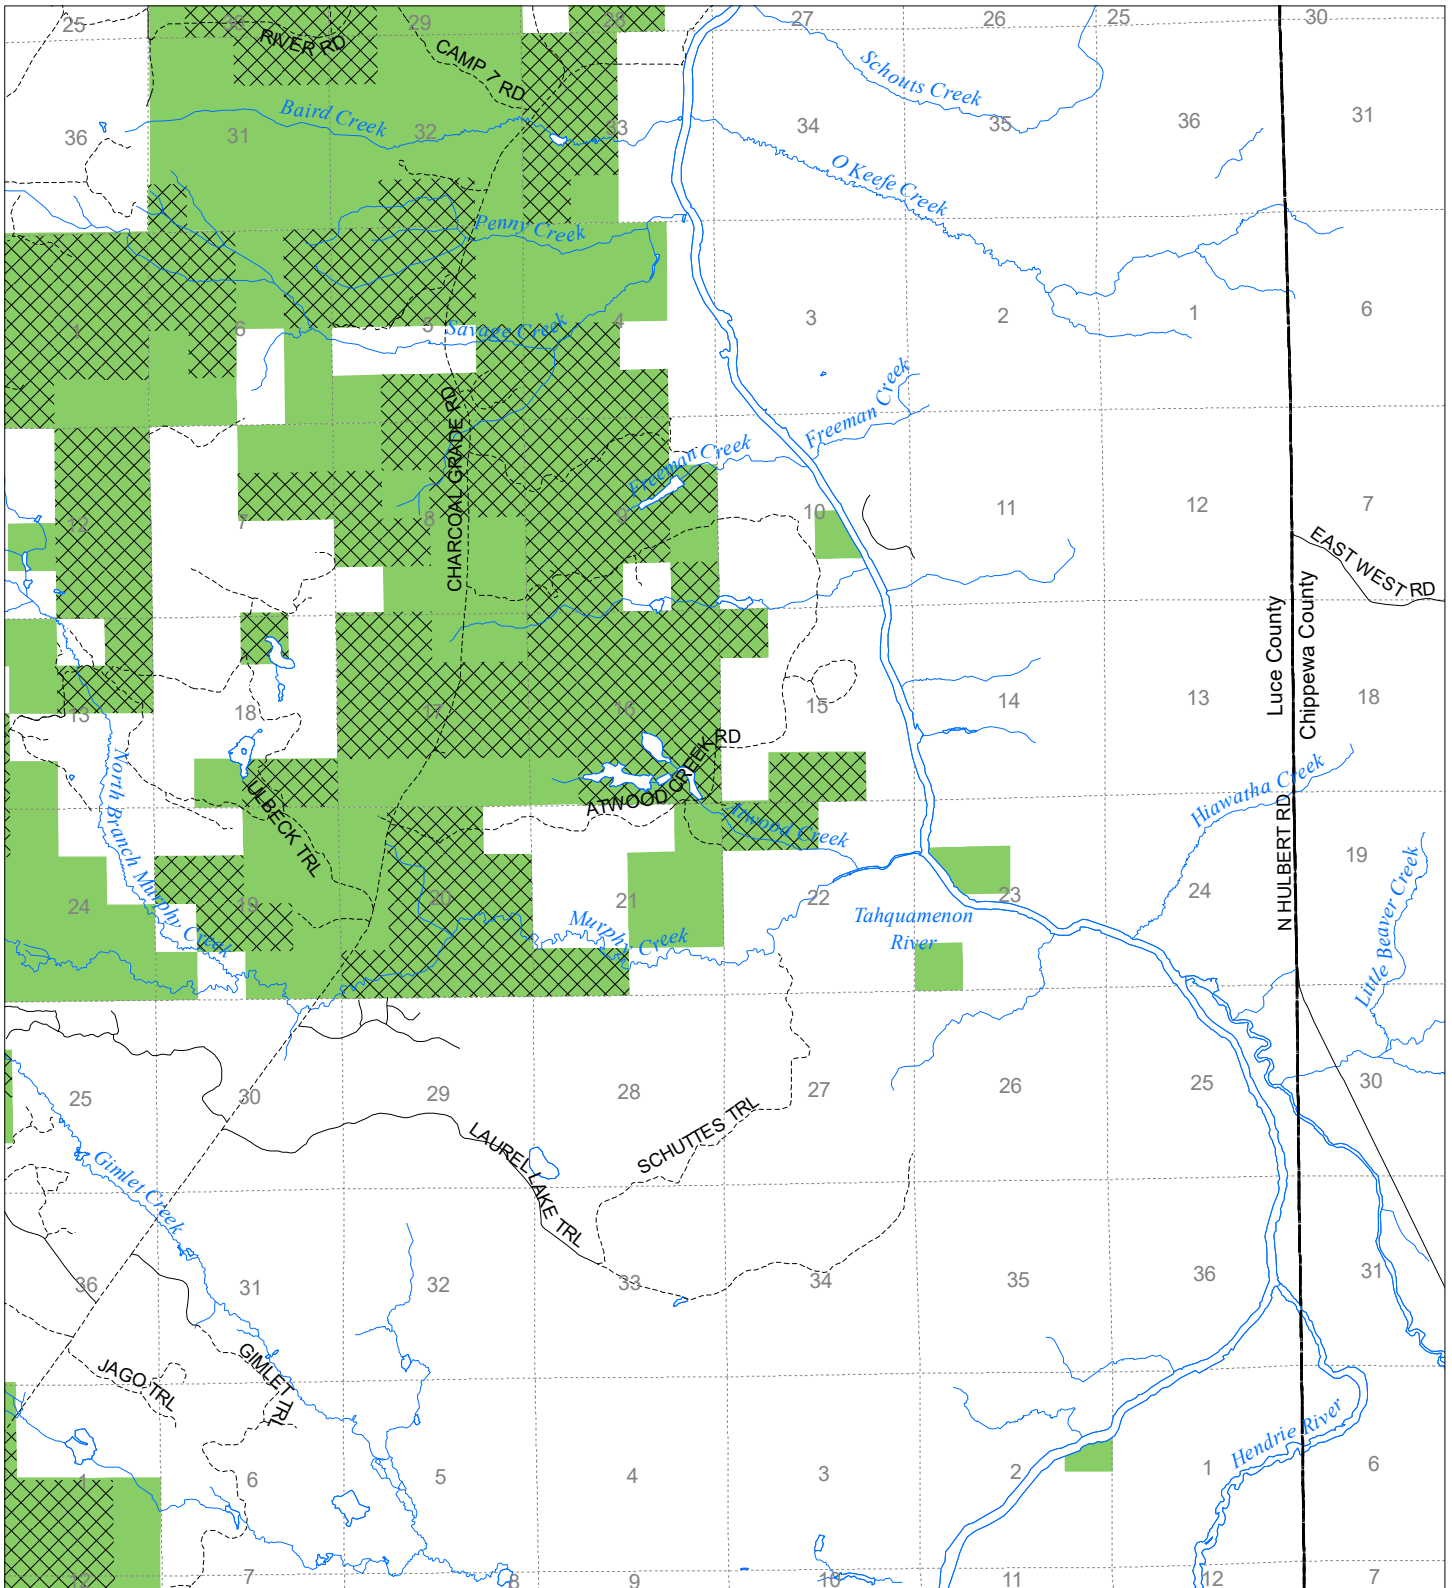

Fuelwood Collection Luce County T47N,R08W

- State land open to fuelwood collection
- State land closed to fuelwood collection

Effective: March 1, 2021