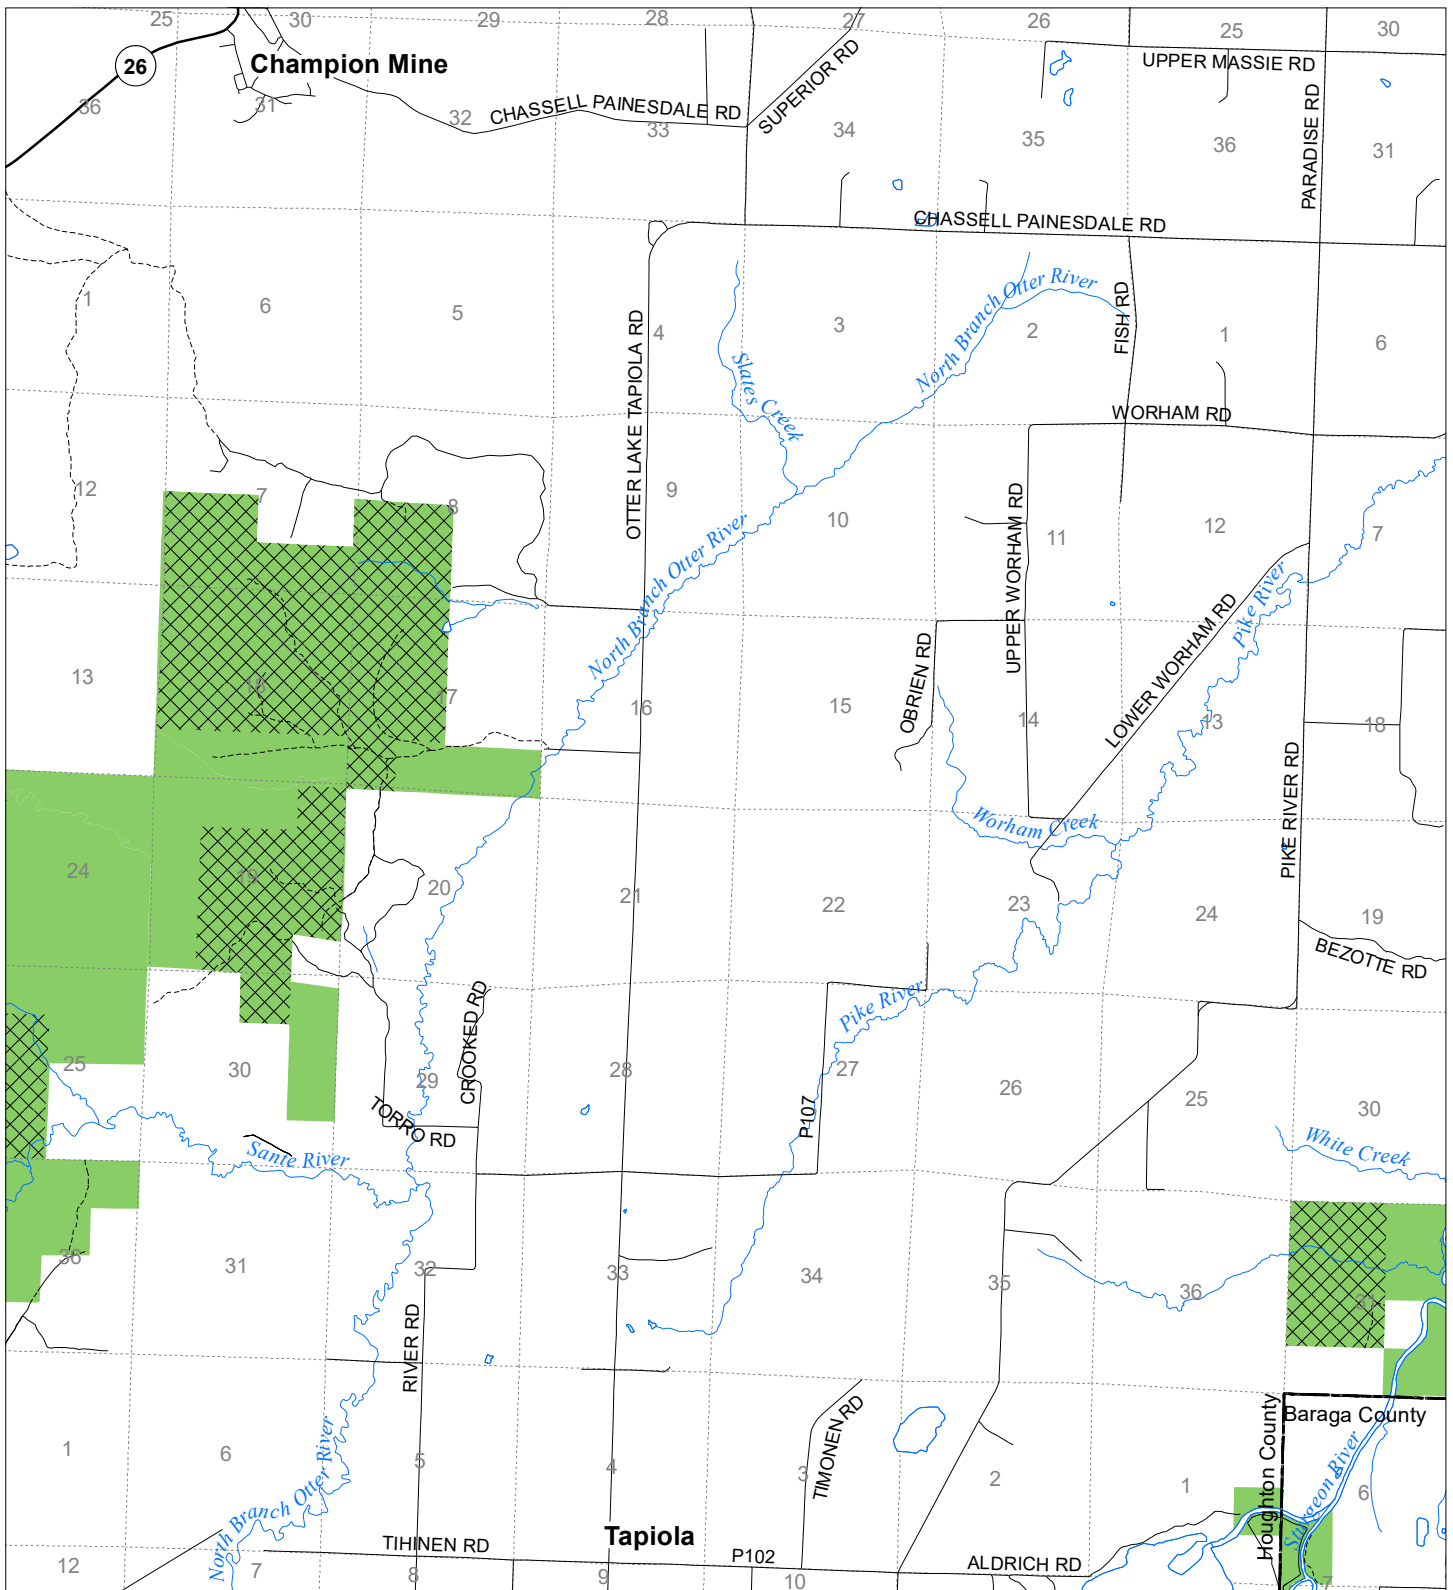

# Fuelwood Collection Houghton County T53N,R34W

State land open to fuelwood collection  
 State land closed to fuelwood collection  
 Effective: March 1, 2021

N  
 Miles  
 0 0.5 1  
 02/02/2021