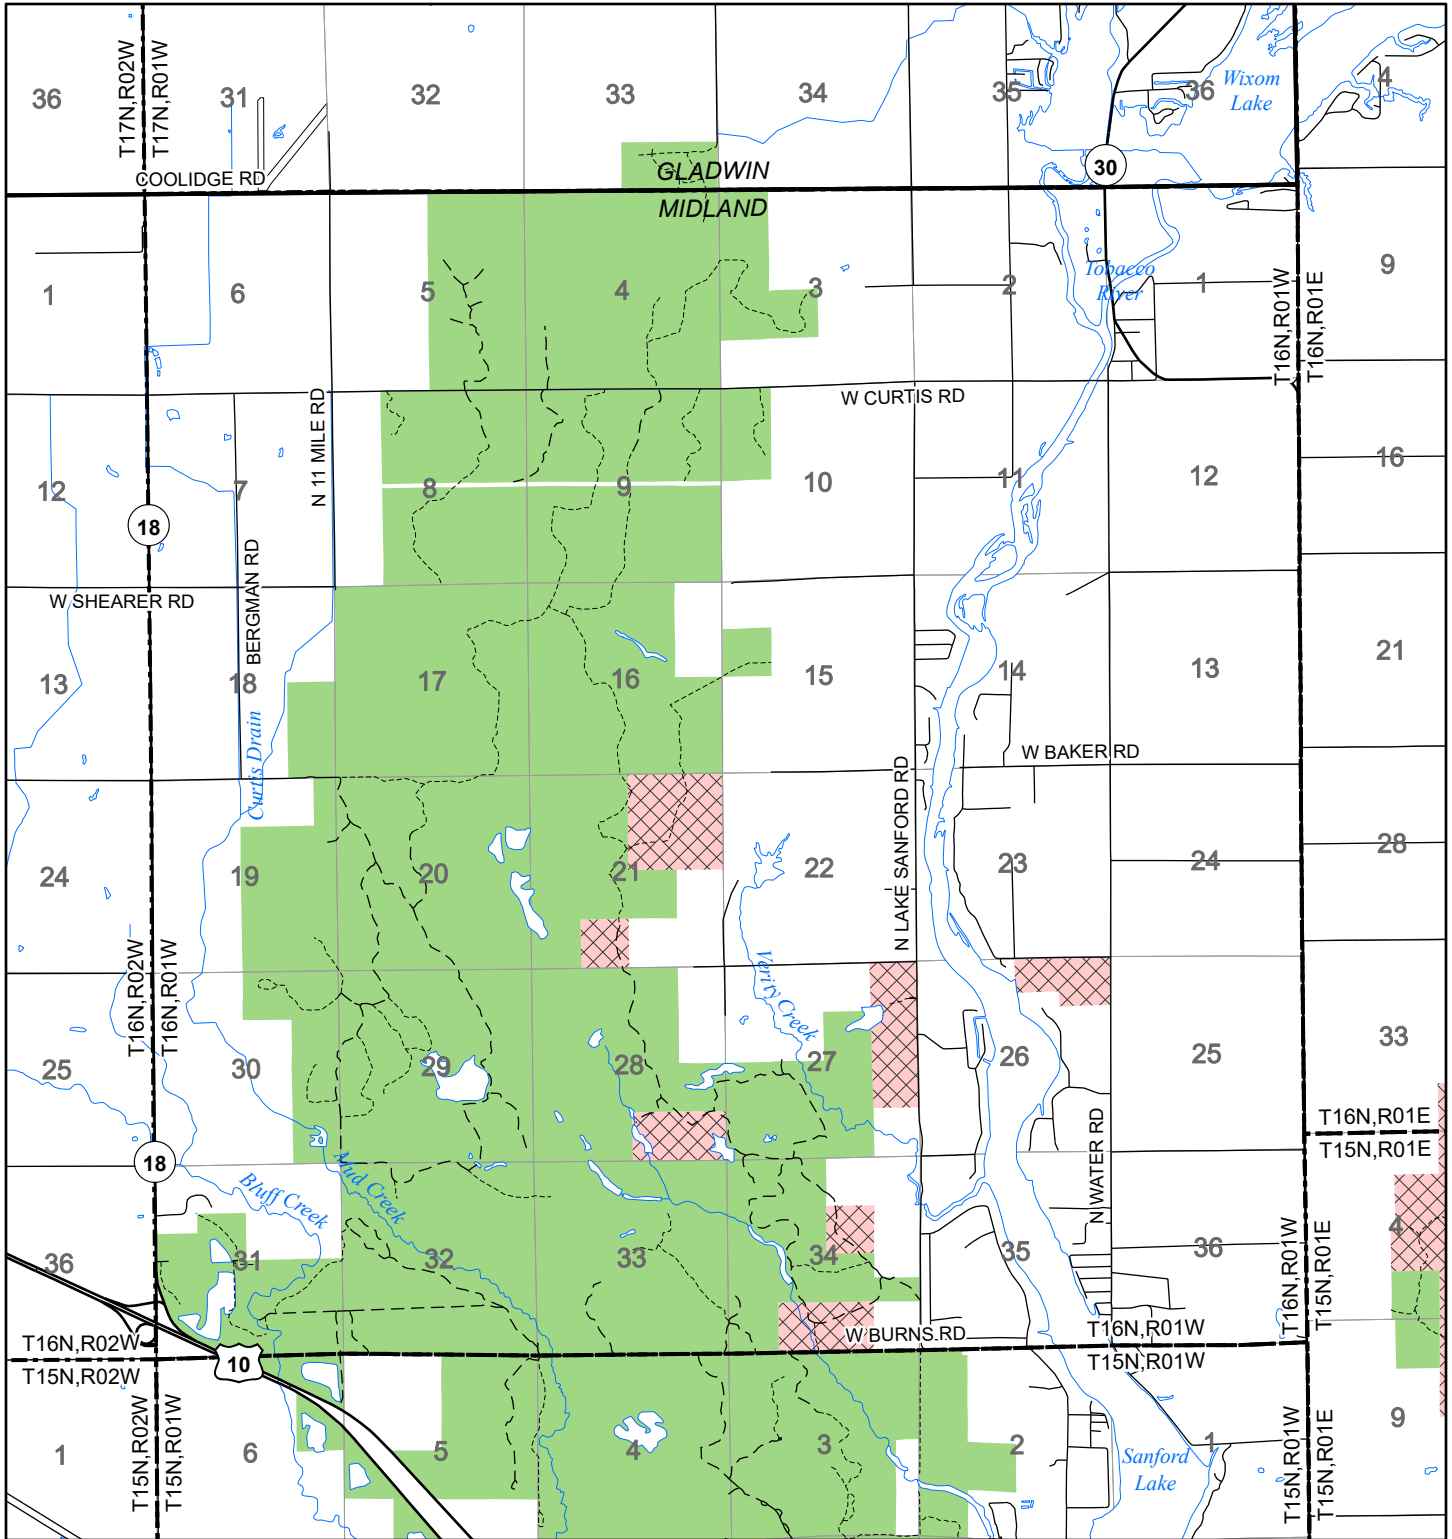

2022 Fuelwood Collection Map

T16N,R01W

MIDLAND CO.

- Open to Fuelwood Collection
- Open (Recently Closed Timber Sale)
- State land closed to fuelwood collection
- Snowmobile trail

Effective: April 1, 2022