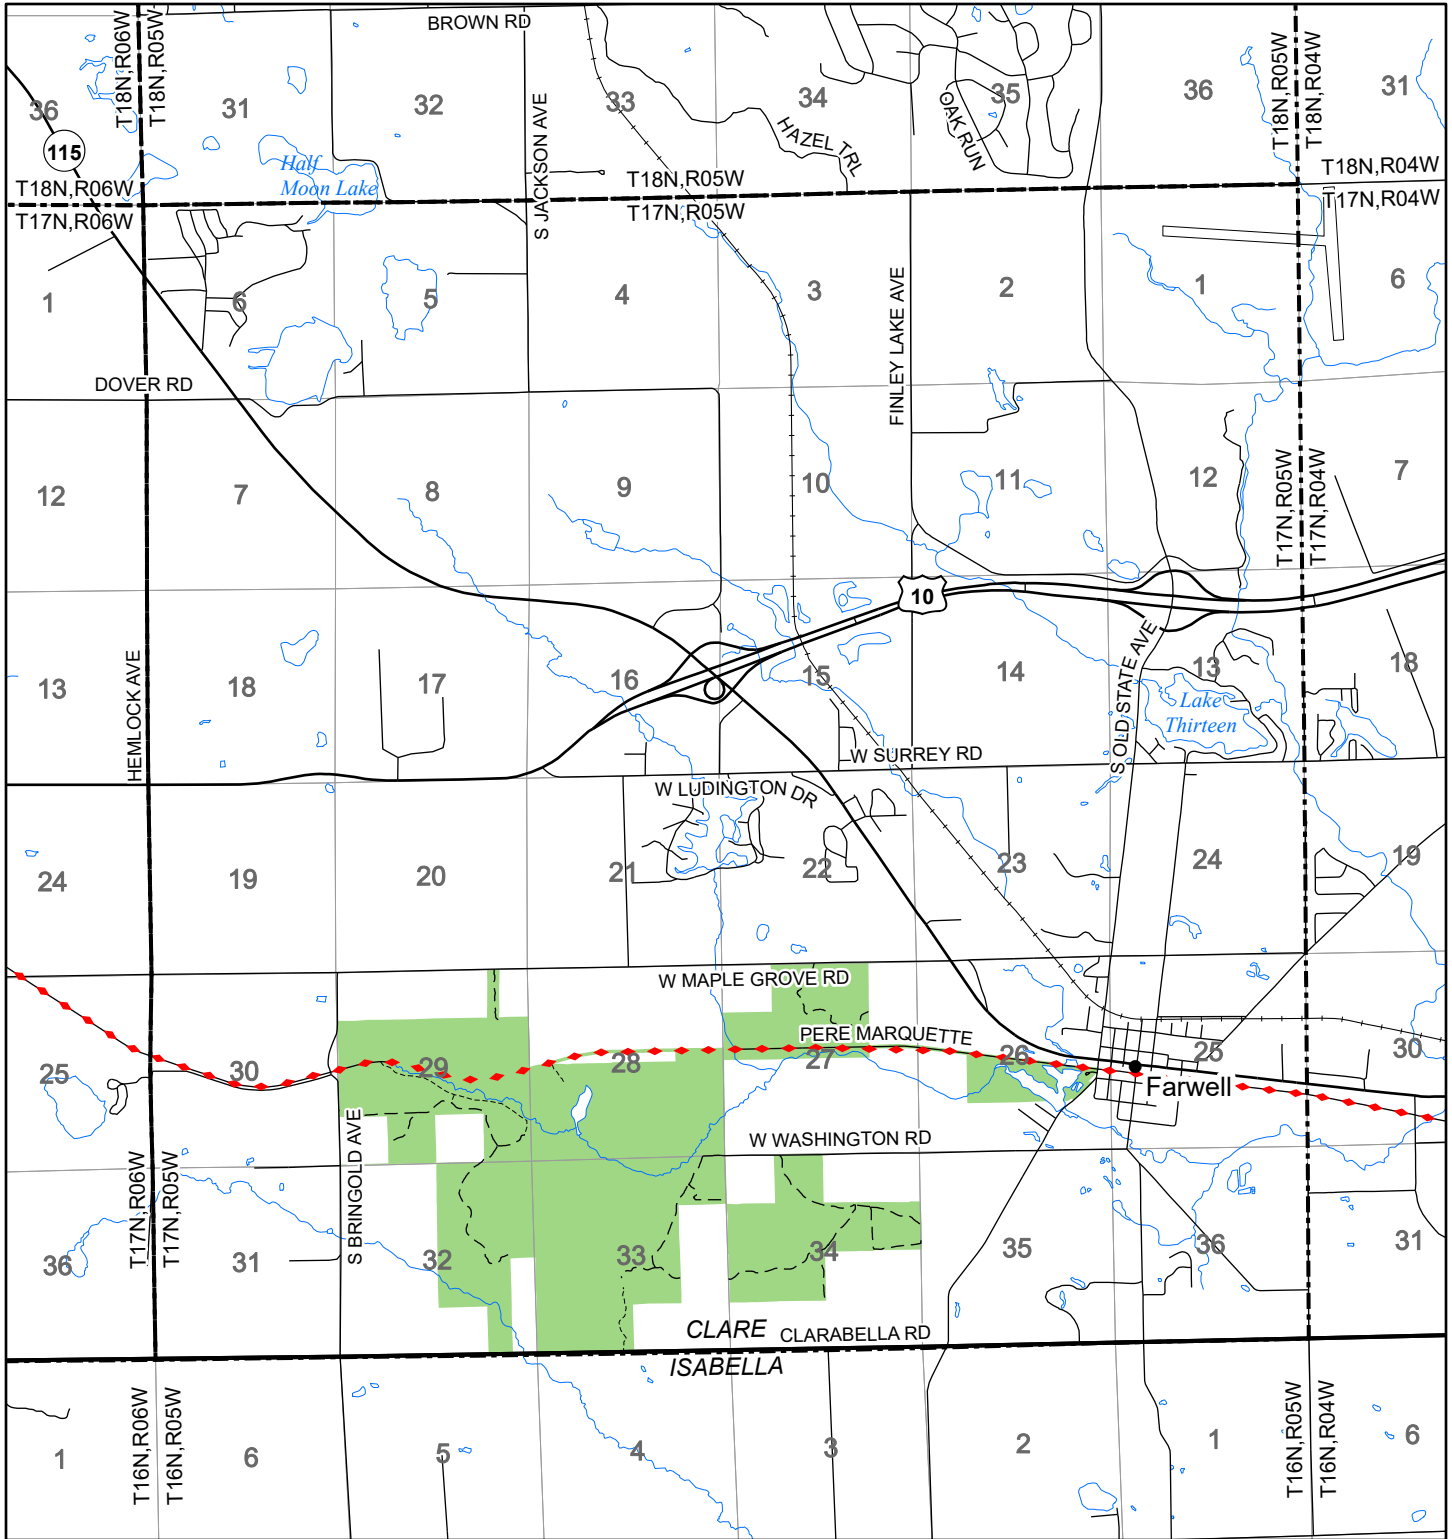

2022 Fuelwood Collection Map

T17N,R05W

CLARE CO.

- Open to Fuelwood Collection
- Open (Recently Closed Timber Sale)
- State land closed to fuelwood collection
- Snowmobile trail

Effective: April 1, 2022