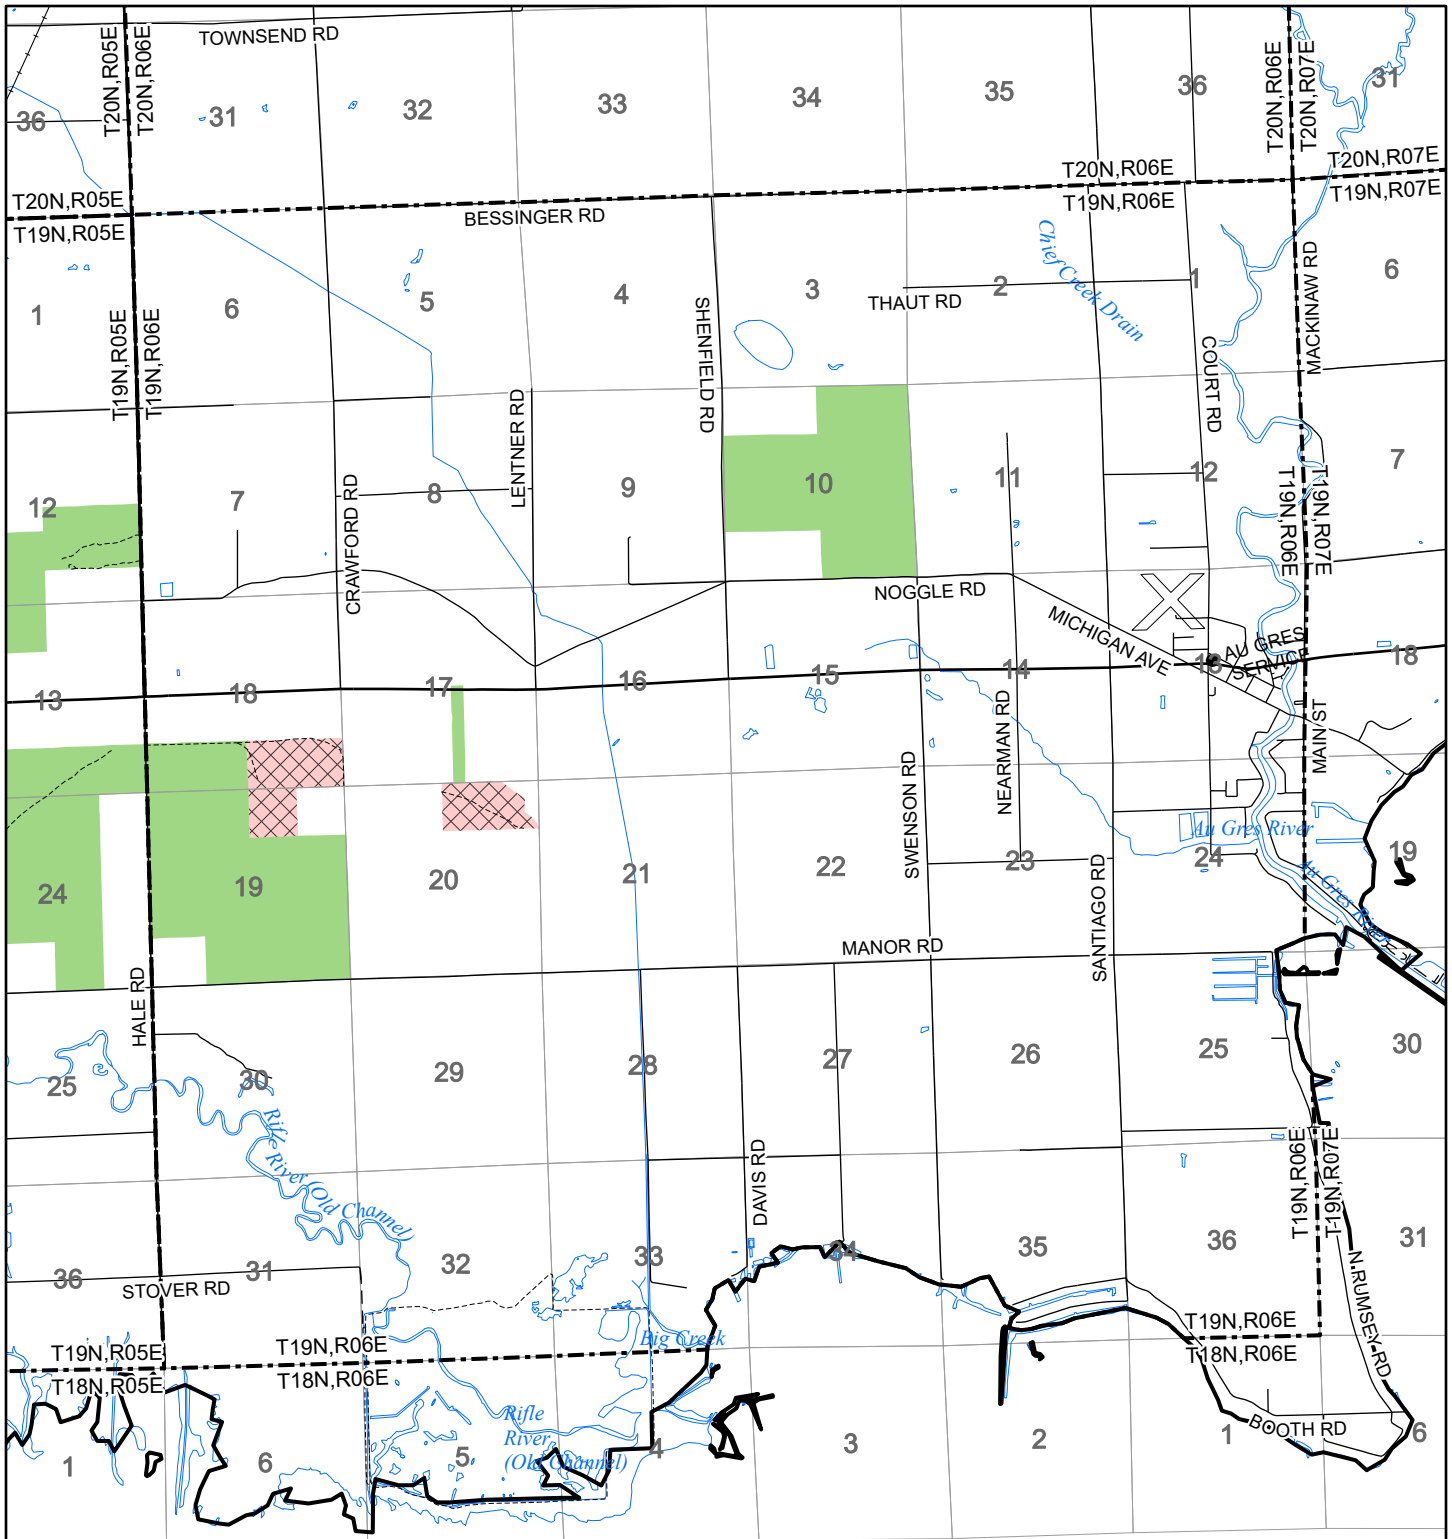

2022 Fuelwood Collection Map

T19N,R06E

ARENAC CO.

- Open to Fuelwood Collection
- Open (Recently Closed Timber Sale)
- State land closed to fuelwood collection
- Snowmobile trail

Effective: April 1, 2022