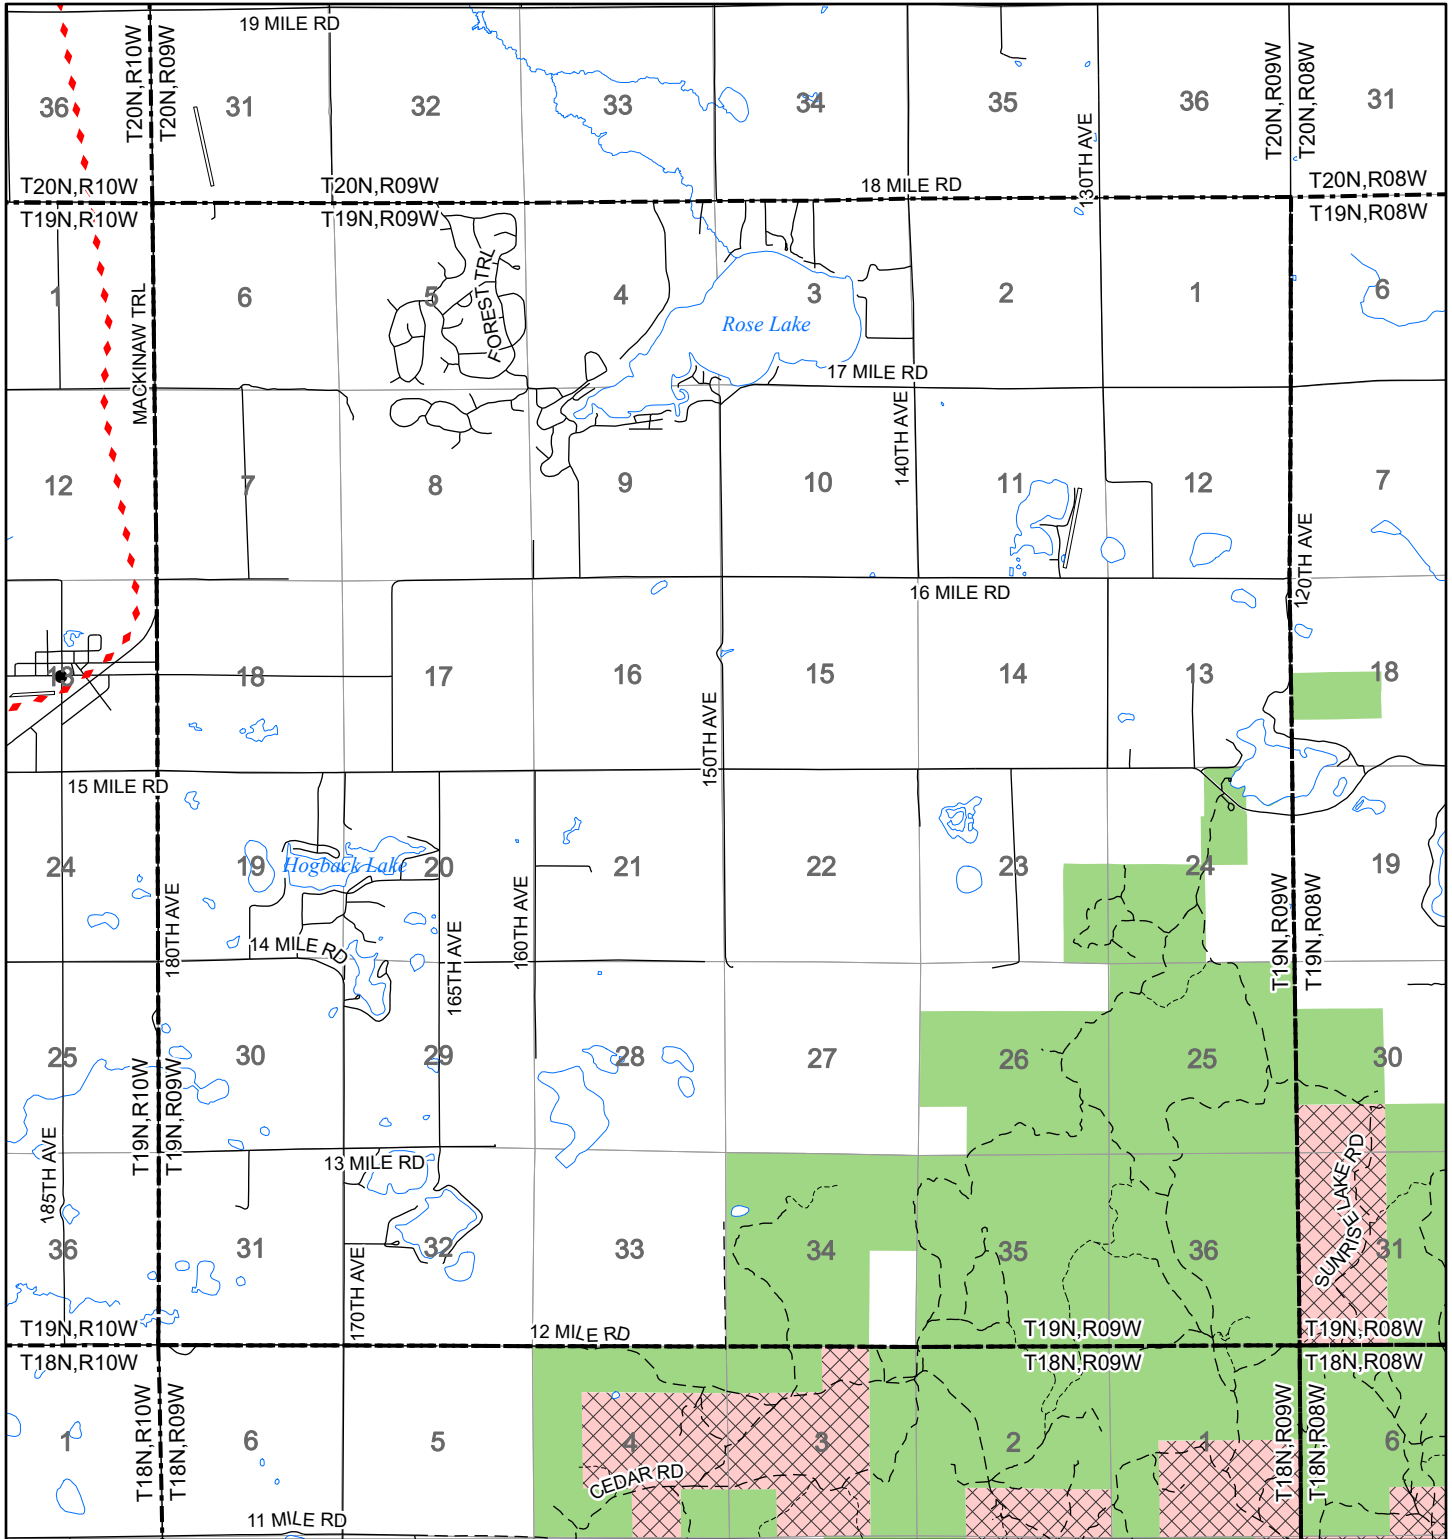

2022 Fuelwood Collection Map

T19N,R09W

OSCEOLA CO.

- Open to Fuelwood Collection
- Open (Recently Closed Timber Sale)
- State land closed to fuelwood collection
- Snowmobile trail

Effective: April 1, 2022