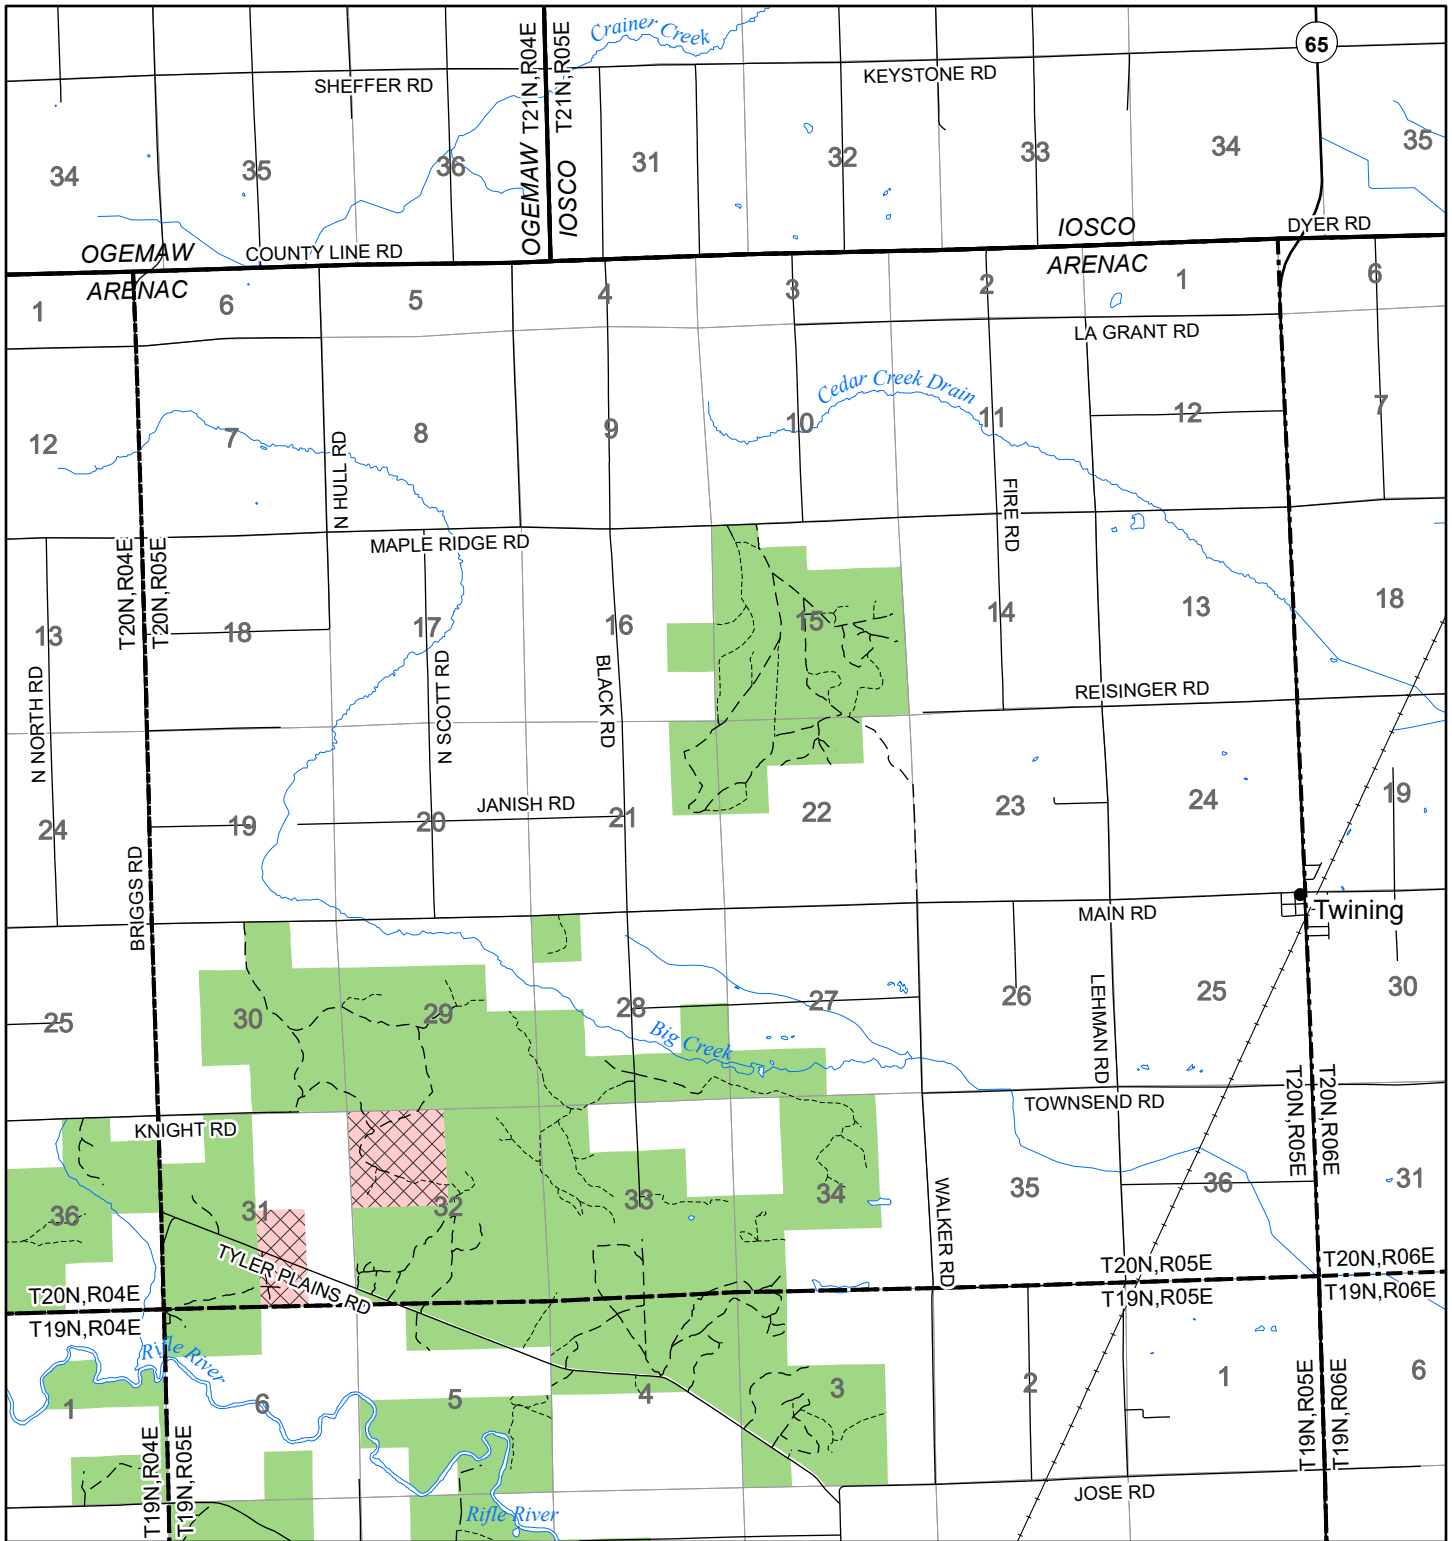

# 2022 Fuelwood Collection Map

## T20N,R05E

### ARENAC CO.

- Open to Fuelwood Collection
- Open (Recently Closed Timber Sale)
- State land closed to fuelwood collection
- Snowmobile trail

Effective: April 1, 2022