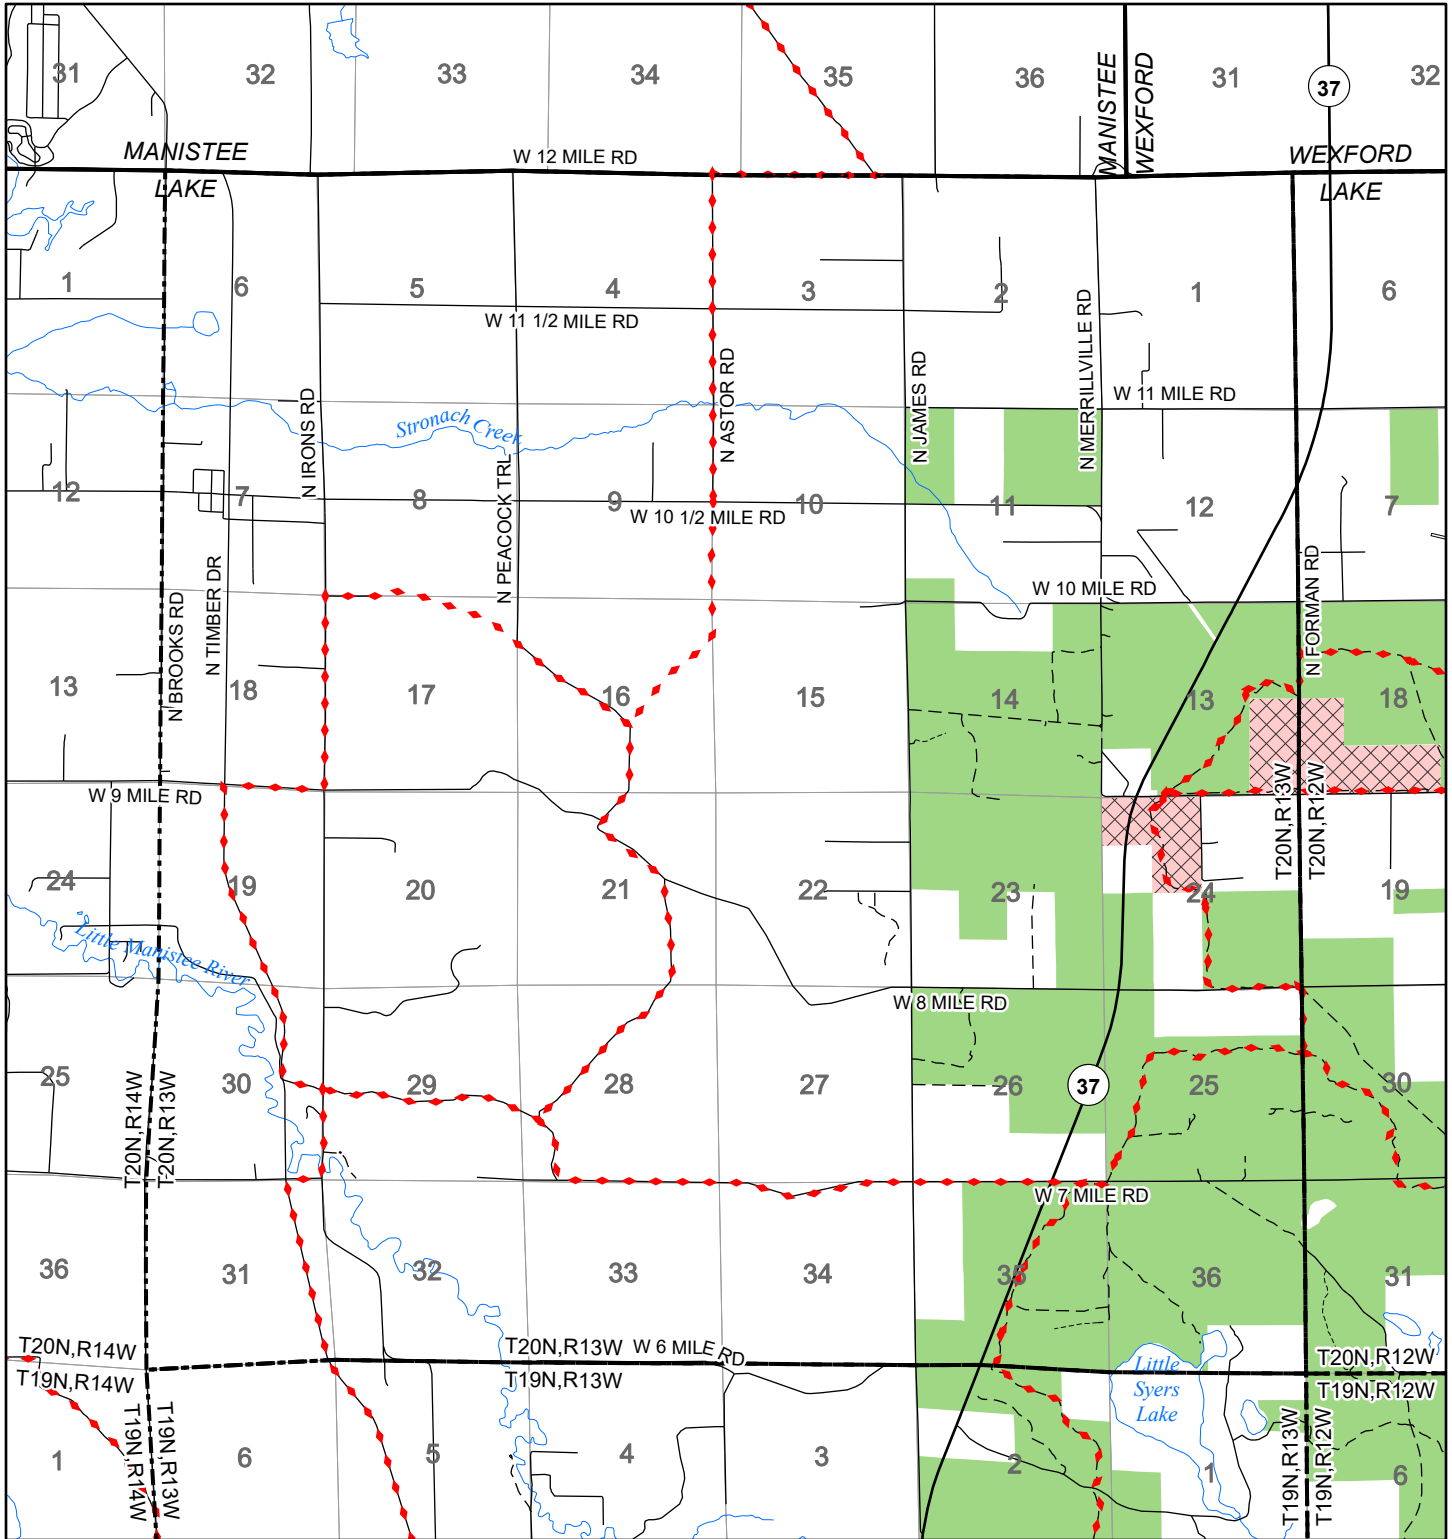

2022 Fuelwood Collection Map

T20N,R13W

LAKE CO.

- Open to Fuelwood Collection
- Open (Recently Closed Timber Sale)
- State land closed to fuelwood collection
- Snowmobile trail

Effective: April 1, 2022