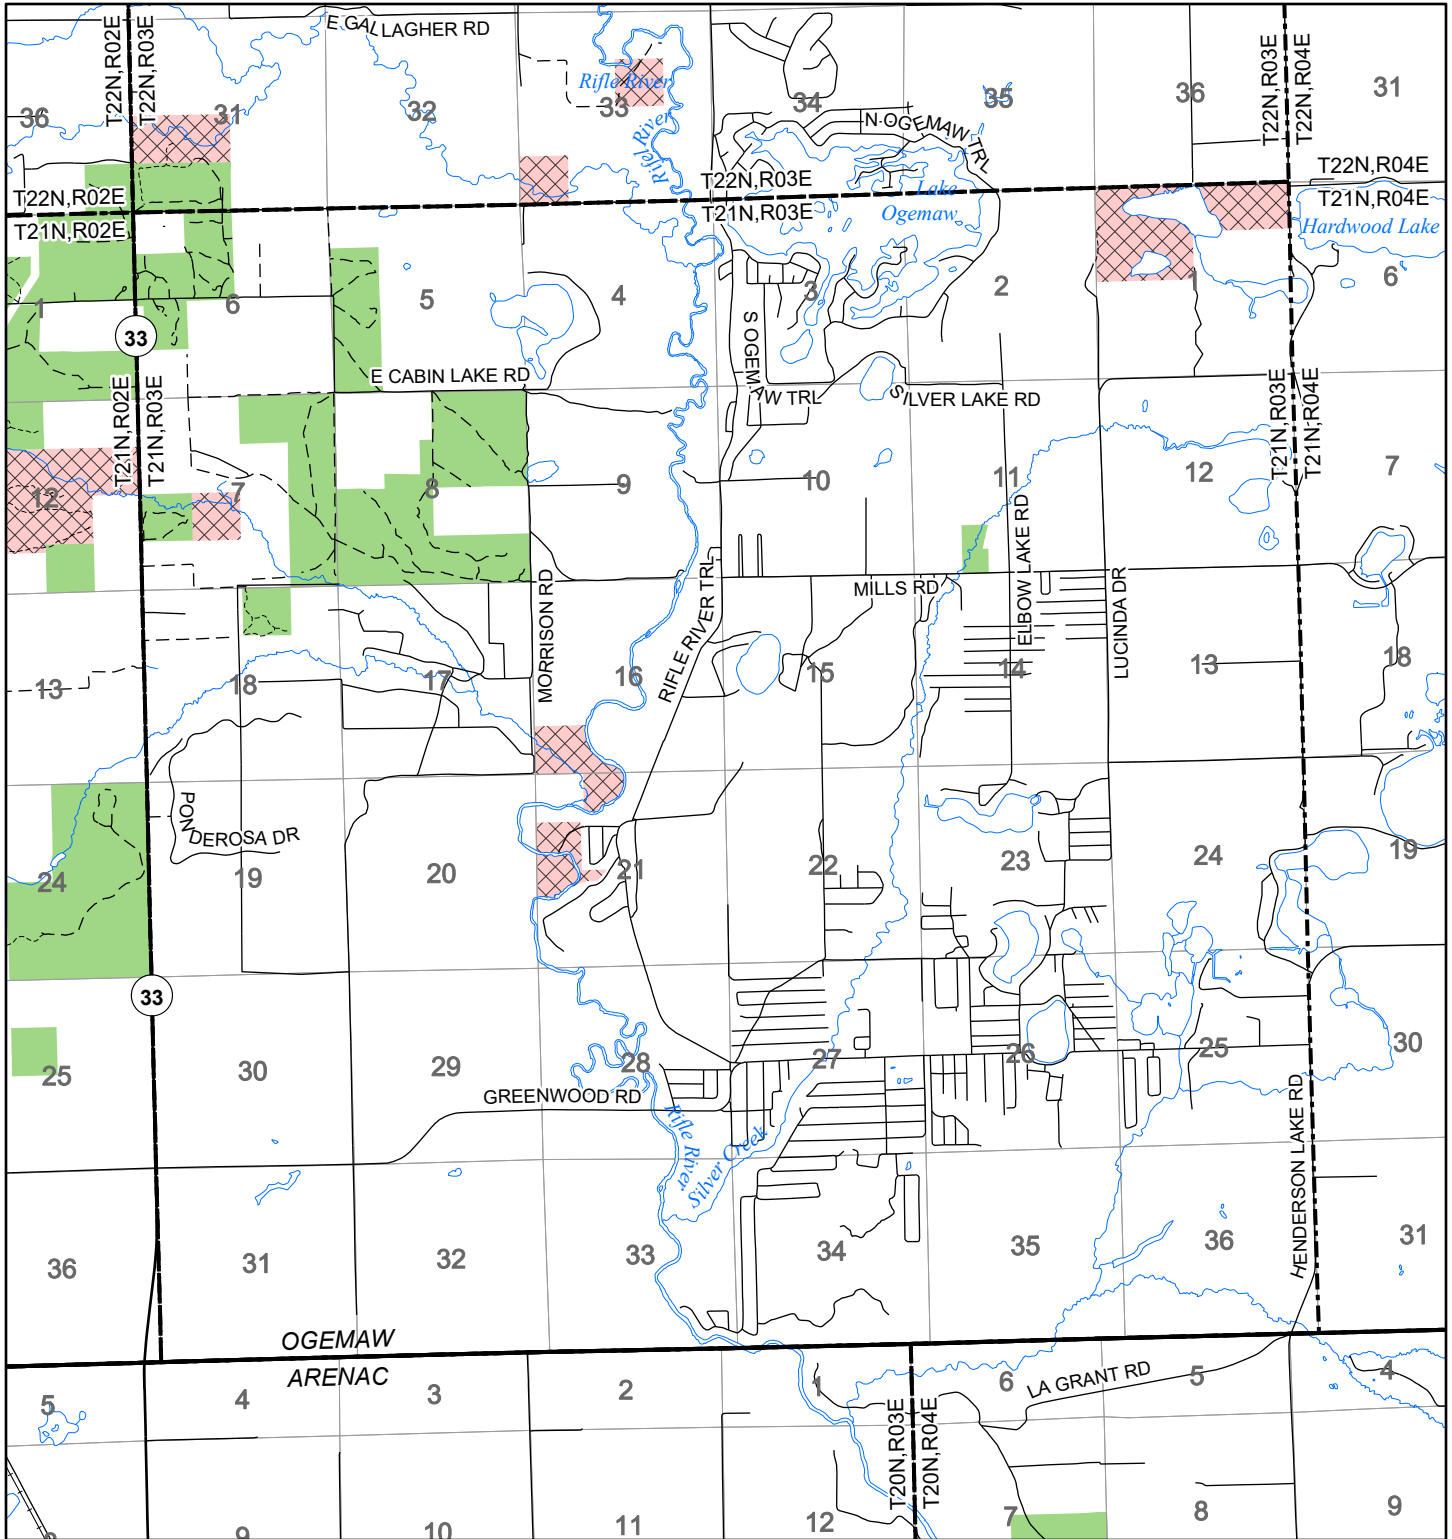

# 2022 Fuelwood Collection Map

## T21N,R03E

### OGEMAW CO.

- Open to Fuelwood Collection
- Open (Recently Closed Timber Sale)
- State land closed to fuelwood collection
- Snowmobile trail

Effective: April 1, 2022