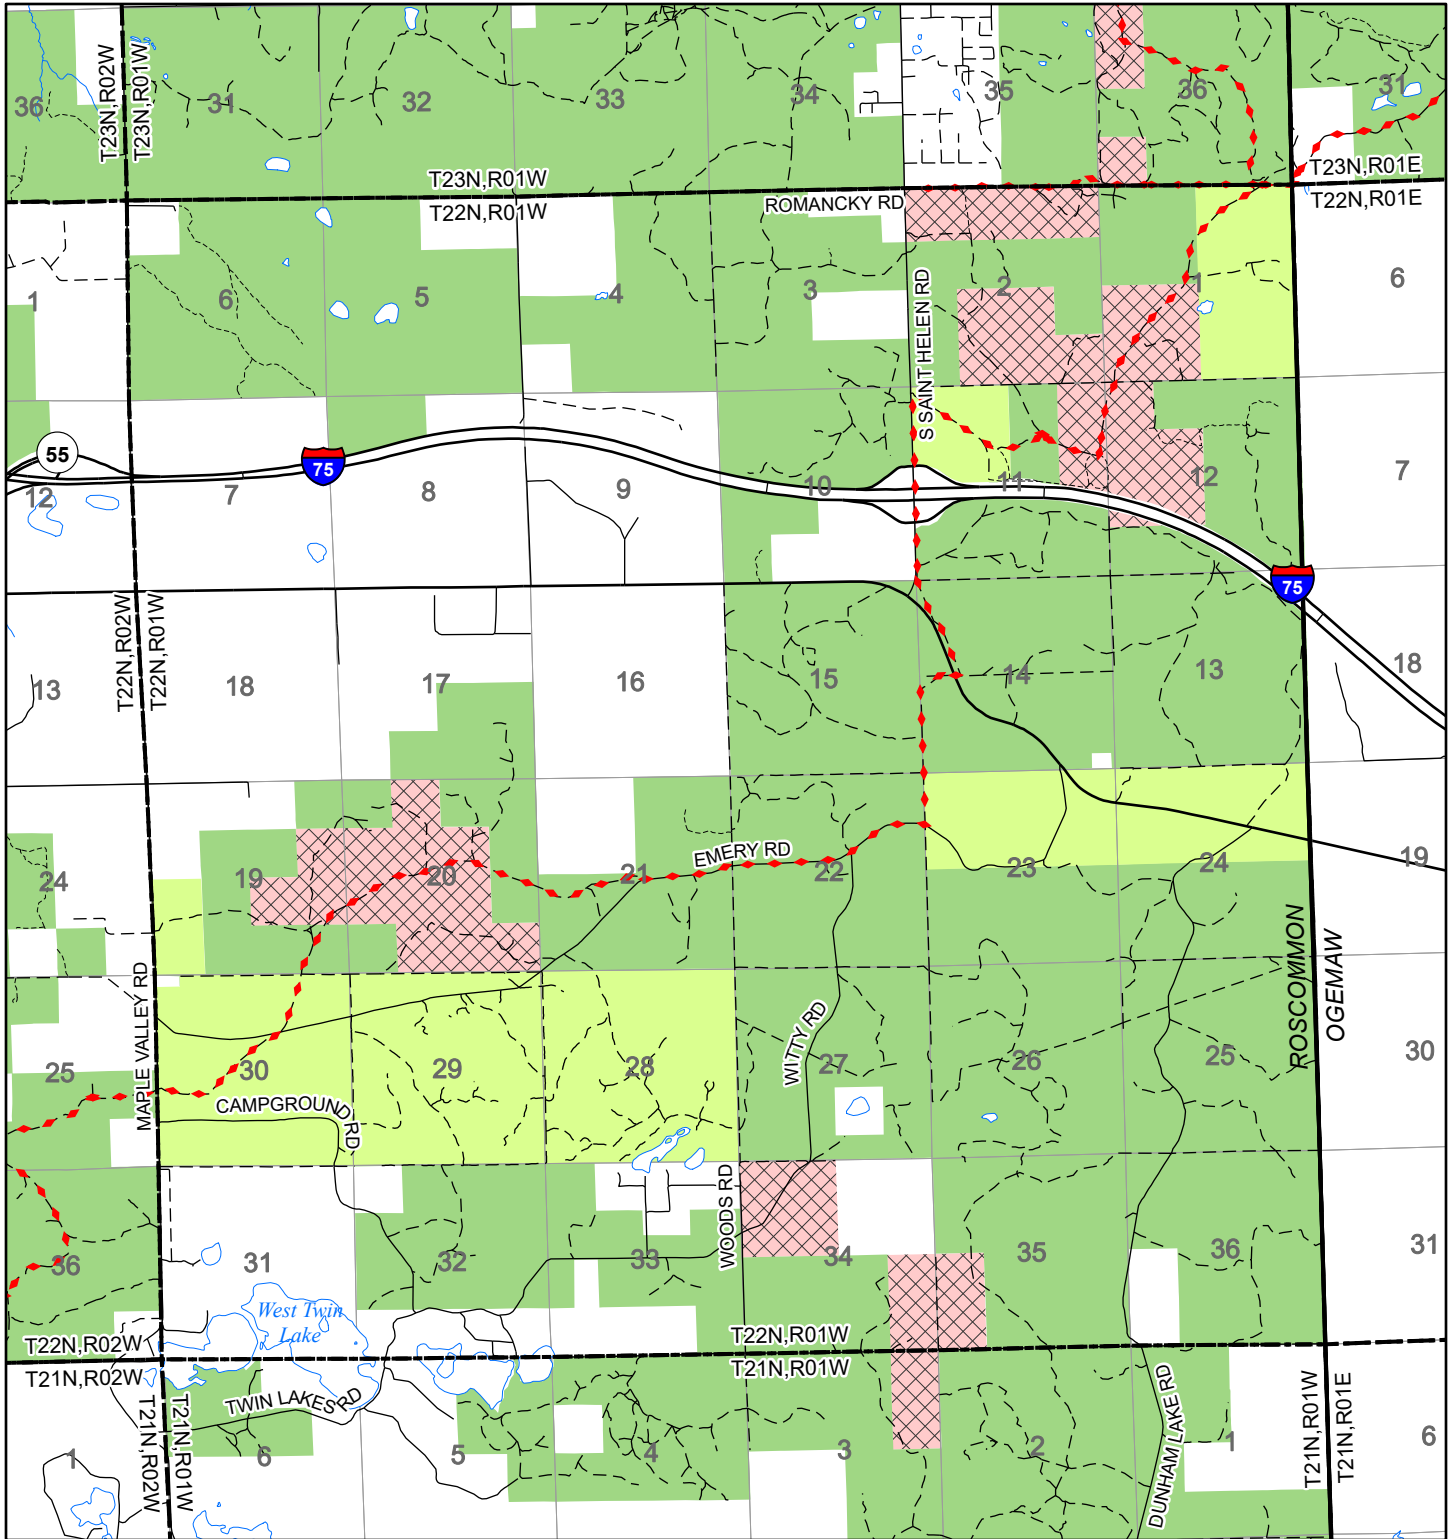

2022 Fuelwood Collection Map

T22N,R01W

ROSCOMMON CO.

- Open to Fuelwood Collection
- Open (Recently Closed Timber Sale)
- State land closed to fuelwood collection
- Snowmobile trail

Effective: April 1, 2022