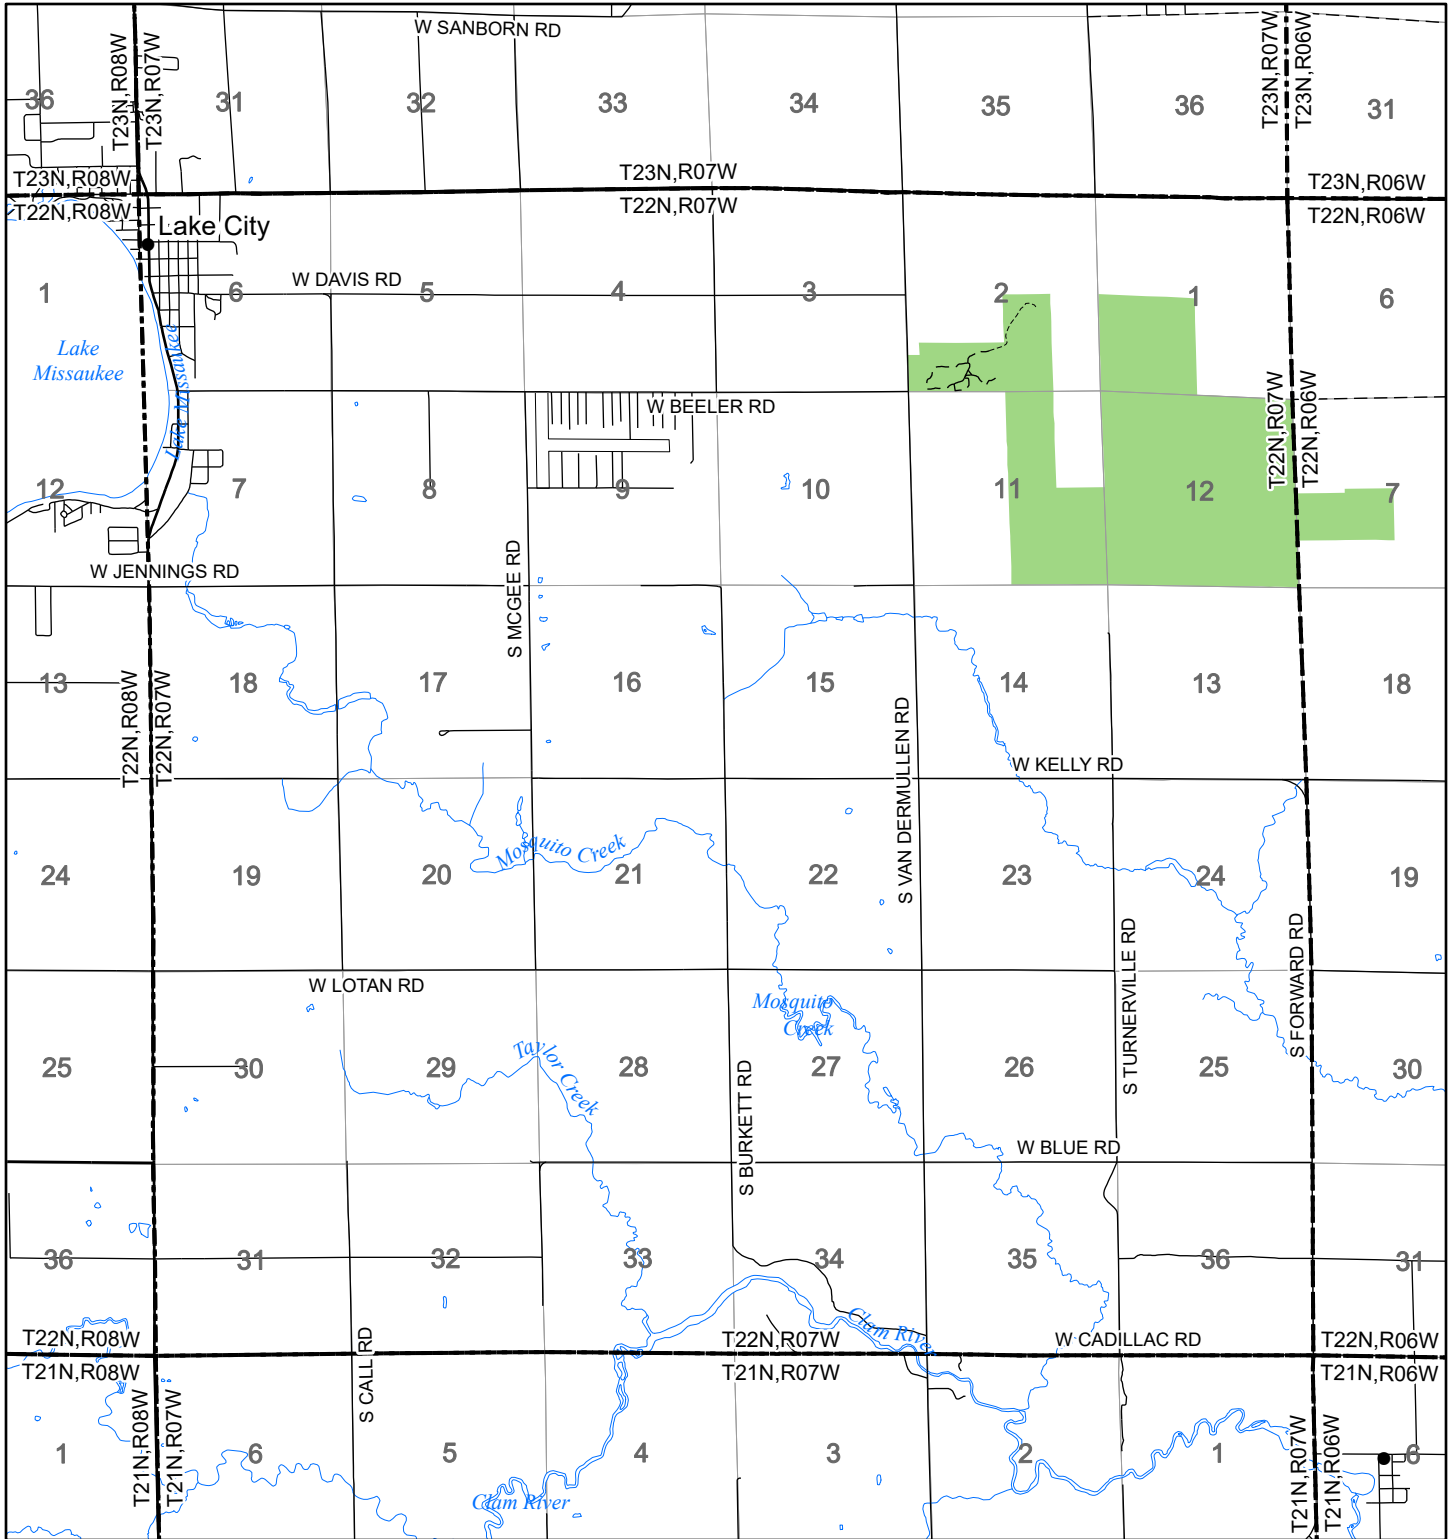

2022 Fuelwood Collection Map

T22N,R07W

MISSAUKEE CO.

- Open to Fuelwood Collection
- Open (Recently Closed Timber Sale)
- State land closed to fuelwood collection
- Snowmobile trail

Effective: April 1, 2022