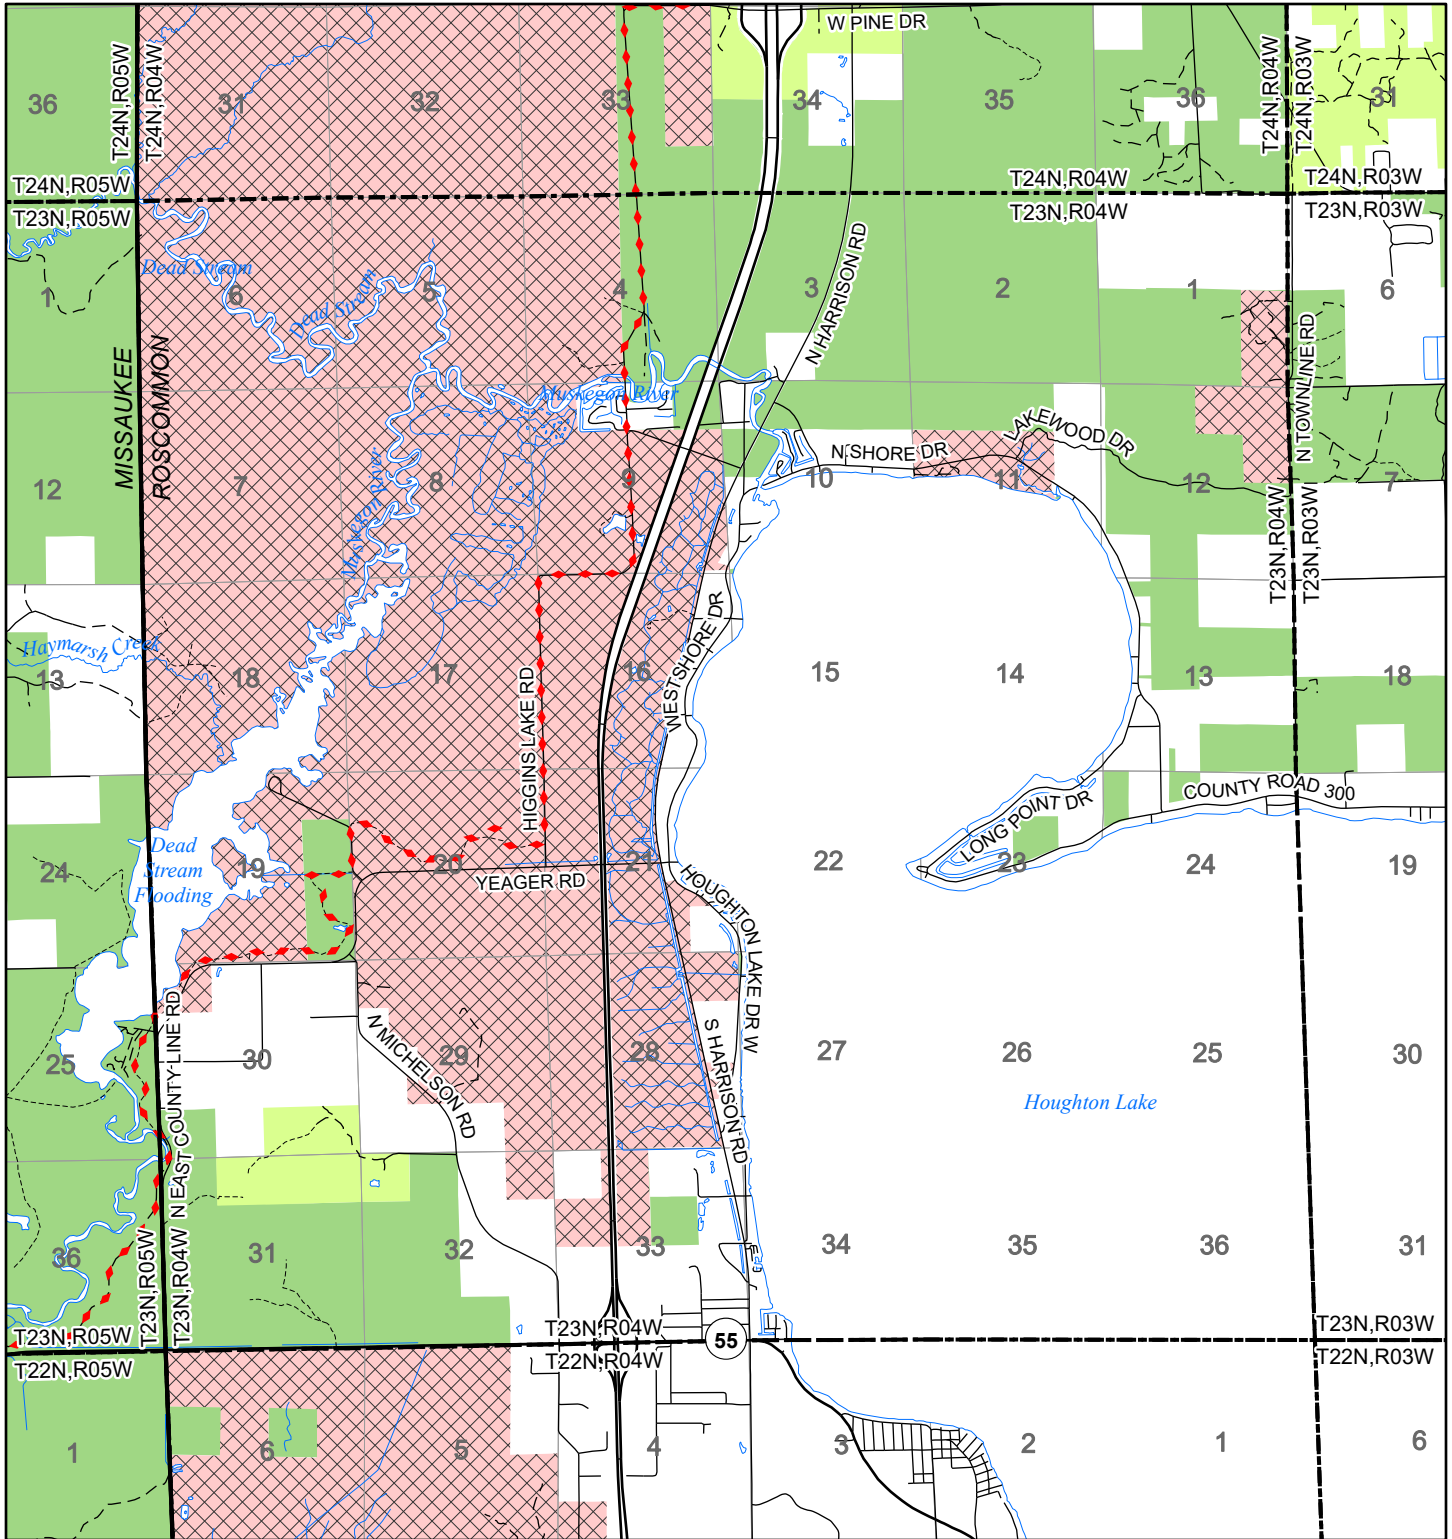

2022 Fuelwood Collection Map

T23N,R04W

ROSCOMMON CO.

- Open to Fuelwood Collection
- Open (Recently Closed Timber Sale)
- State land closed to fuelwood collection
- Snowmobile trail

Effective: April 1, 2022