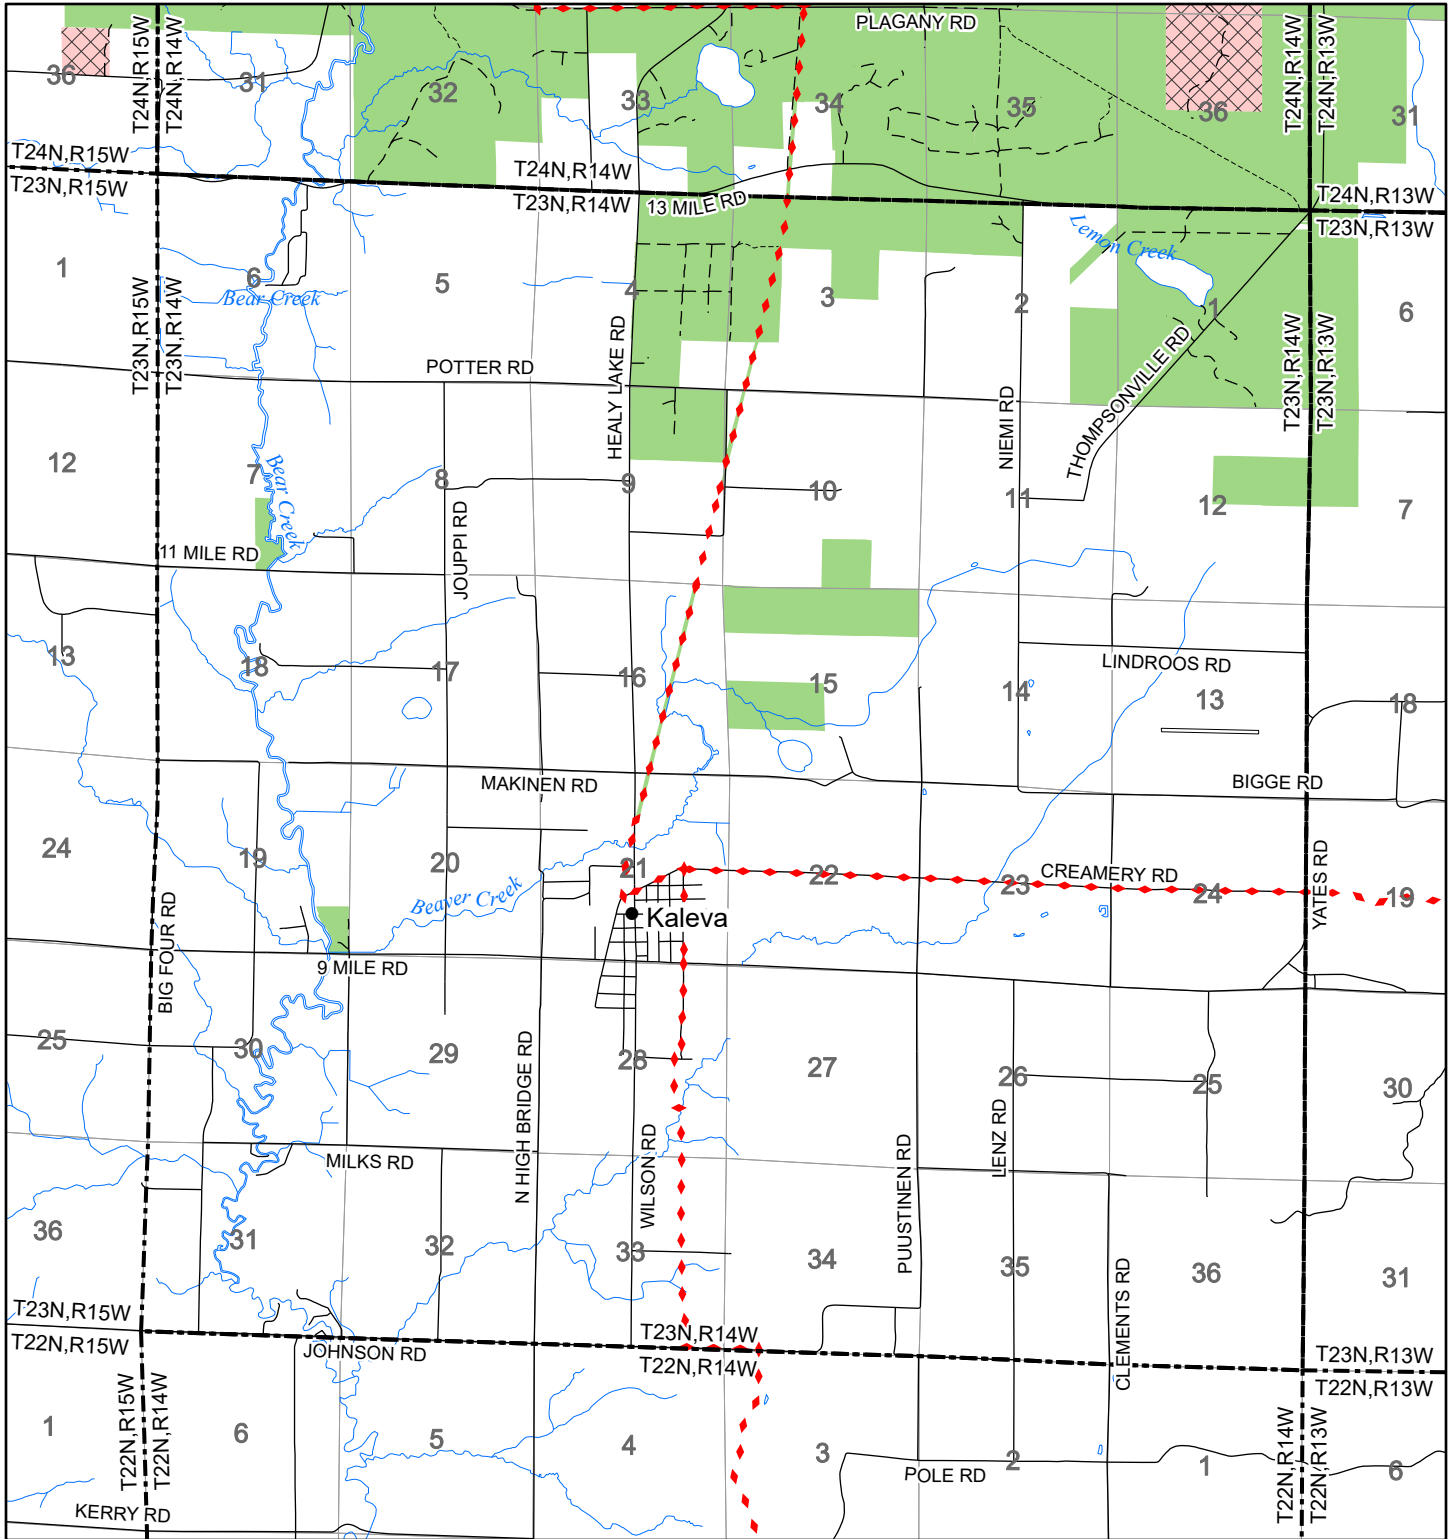

# 2022 Fuelwood Collection Map

## T23N,R14W

### MANISTEE CO.

- Open to Fuelwood Collection
- Open (Recently Closed Timber Sale)
- State land closed to fuelwood collection
- Snowmobile trail

Effective: April 1, 2022