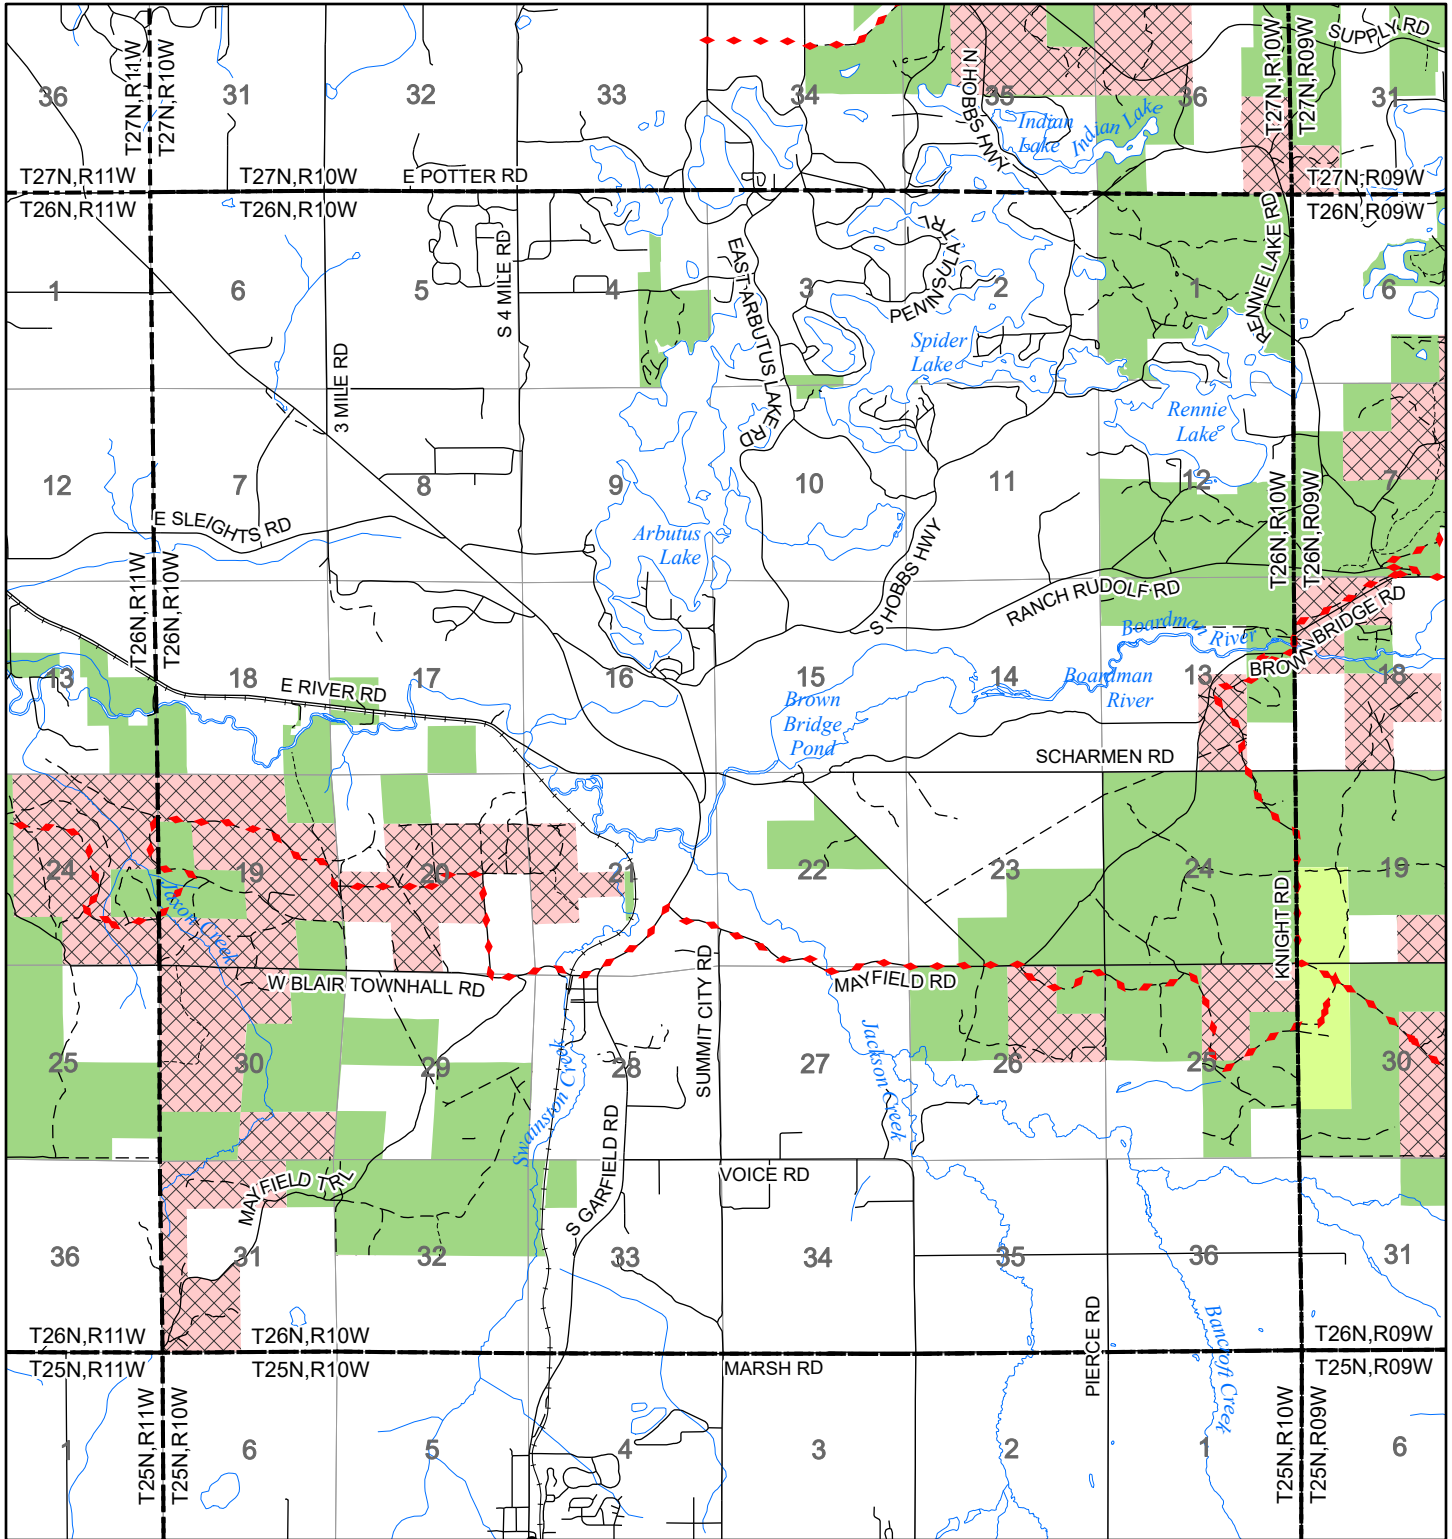

2022 Fuelwood Collection Map

T26N,R10W

GRAND TRAVERSE CO.

- Open to Fuelwood Collection
- Open (Recently Closed Timber Sale)
- State land closed to fuelwood collection
- Snowmobile trail

Effective: April 1, 2022