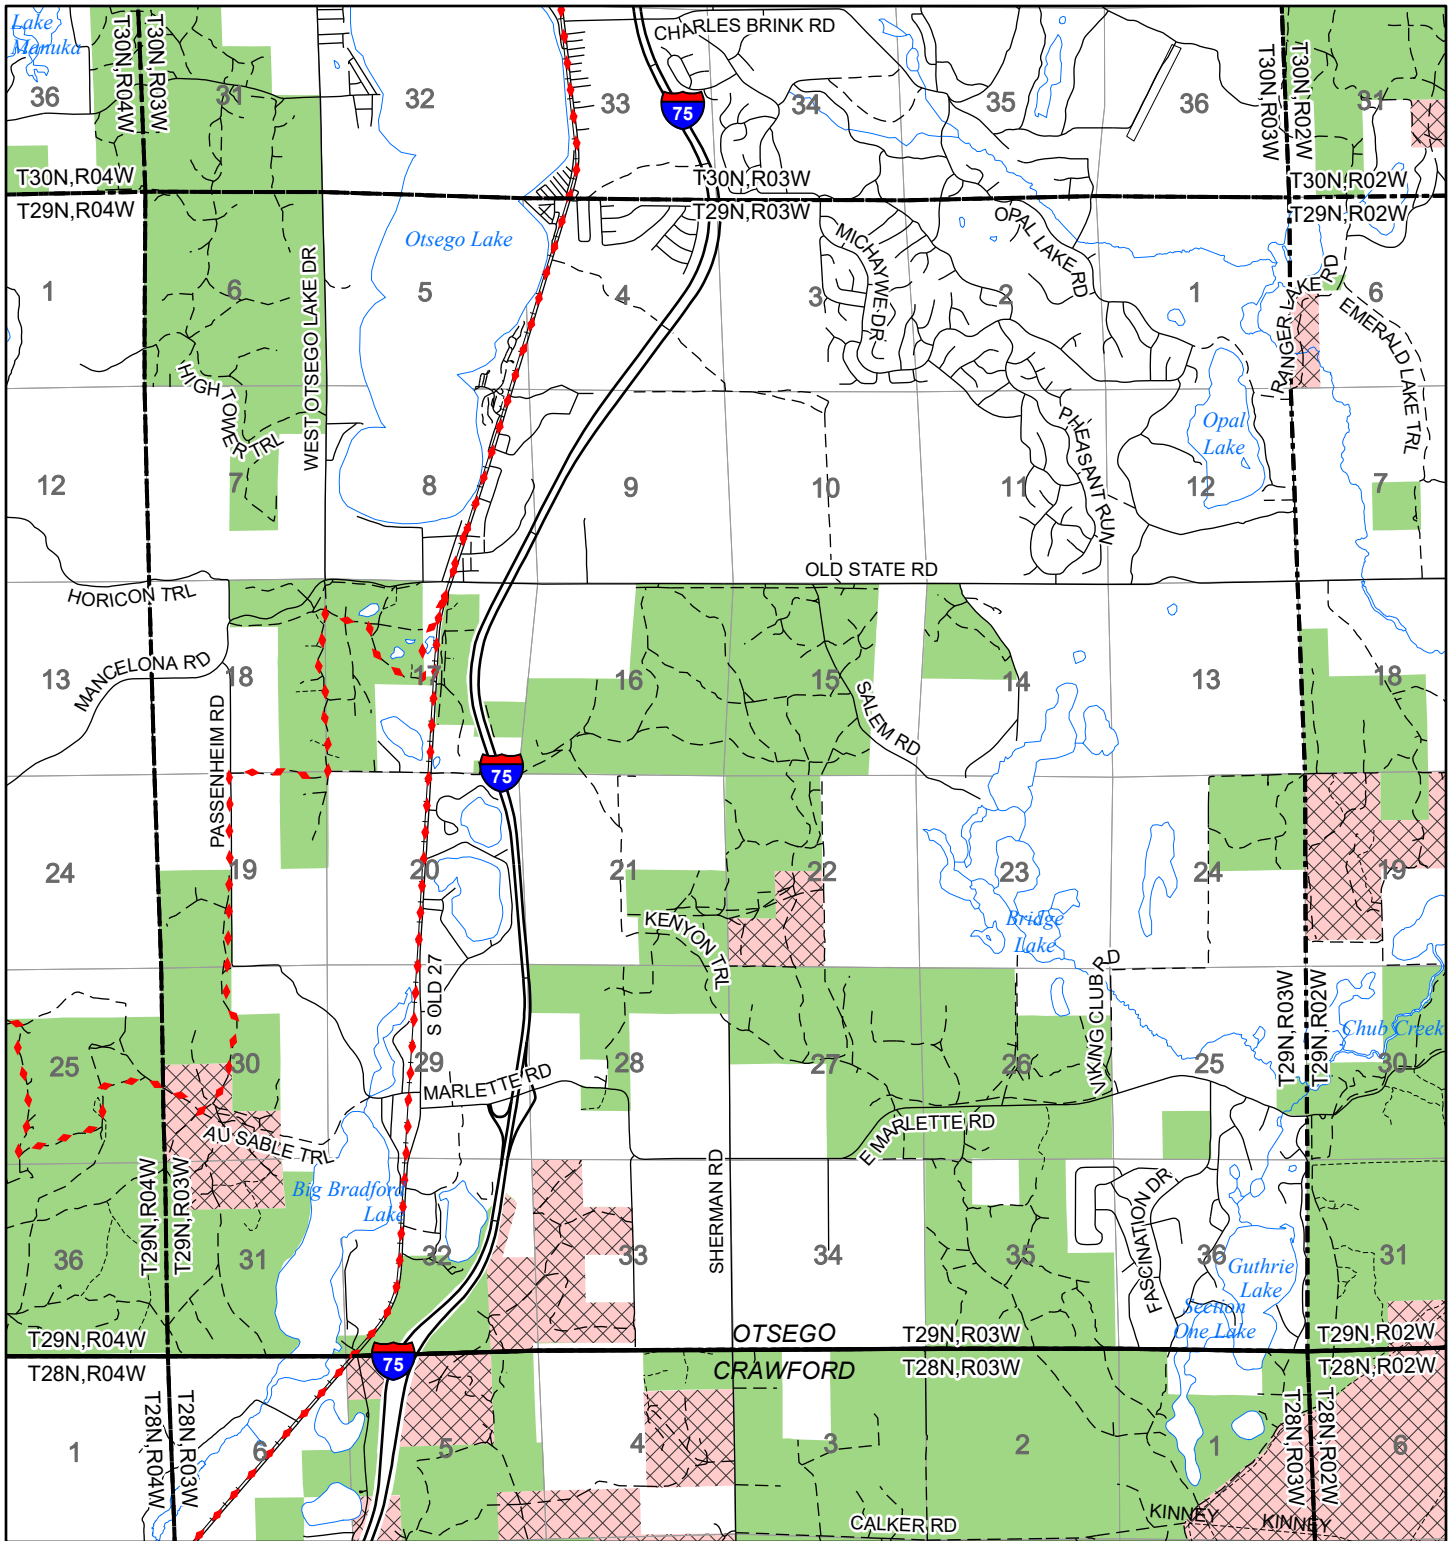

2022 Fuelwood Collection Map

T29N,R03W

OTSEGO CO.

- Open to Fuelwood Collection
- Open (Recently Closed Timber Sale)
- State land closed to fuelwood collection
- Snowmobile trail

Effective: April 1, 2022