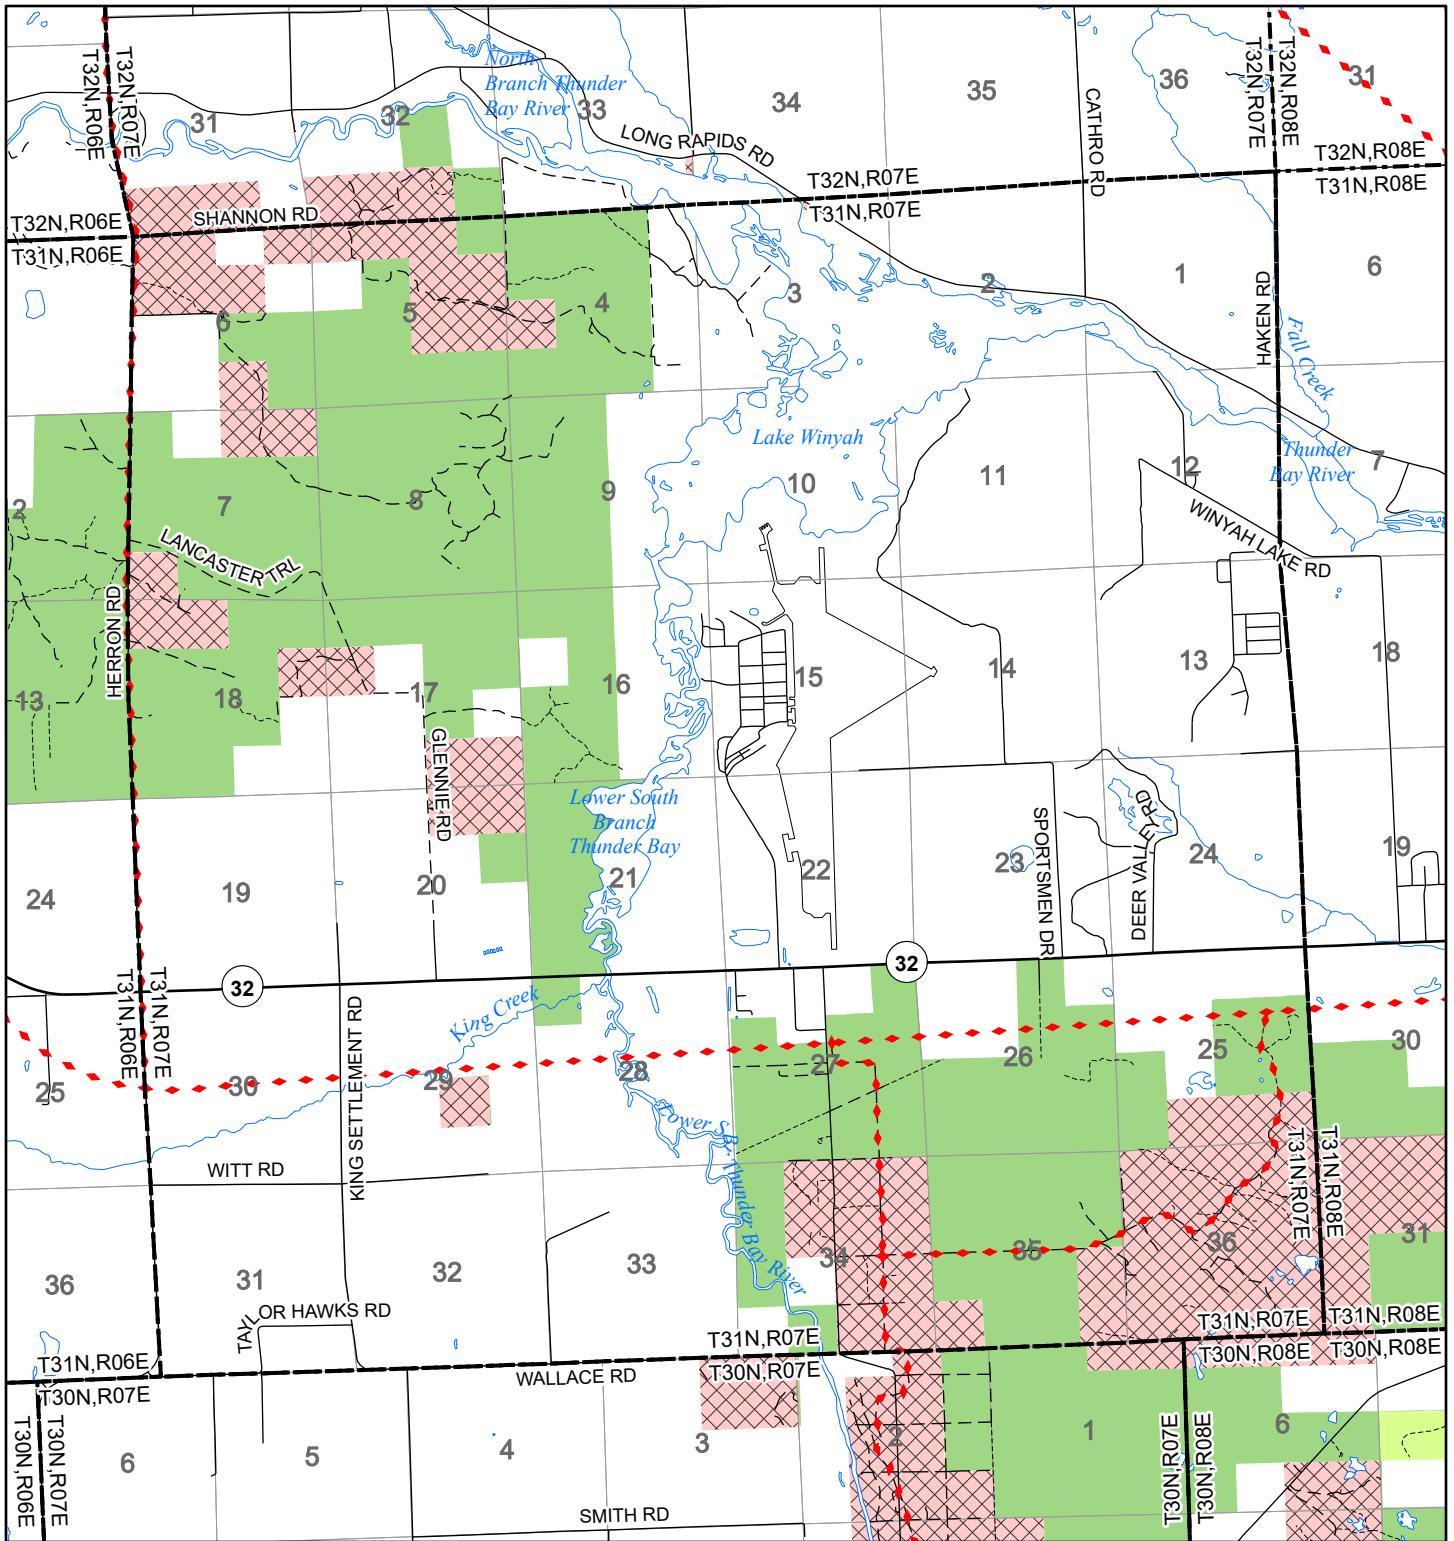

2022 Fuelwood Collection Map

T31N,R07E

ALPENA CO.

- Open to Fuelwood Collection
- Open (Recently Closed Timber Sale)
- State land closed to fuelwood collection
- Snowmobile trail

Effective: April 1, 2022