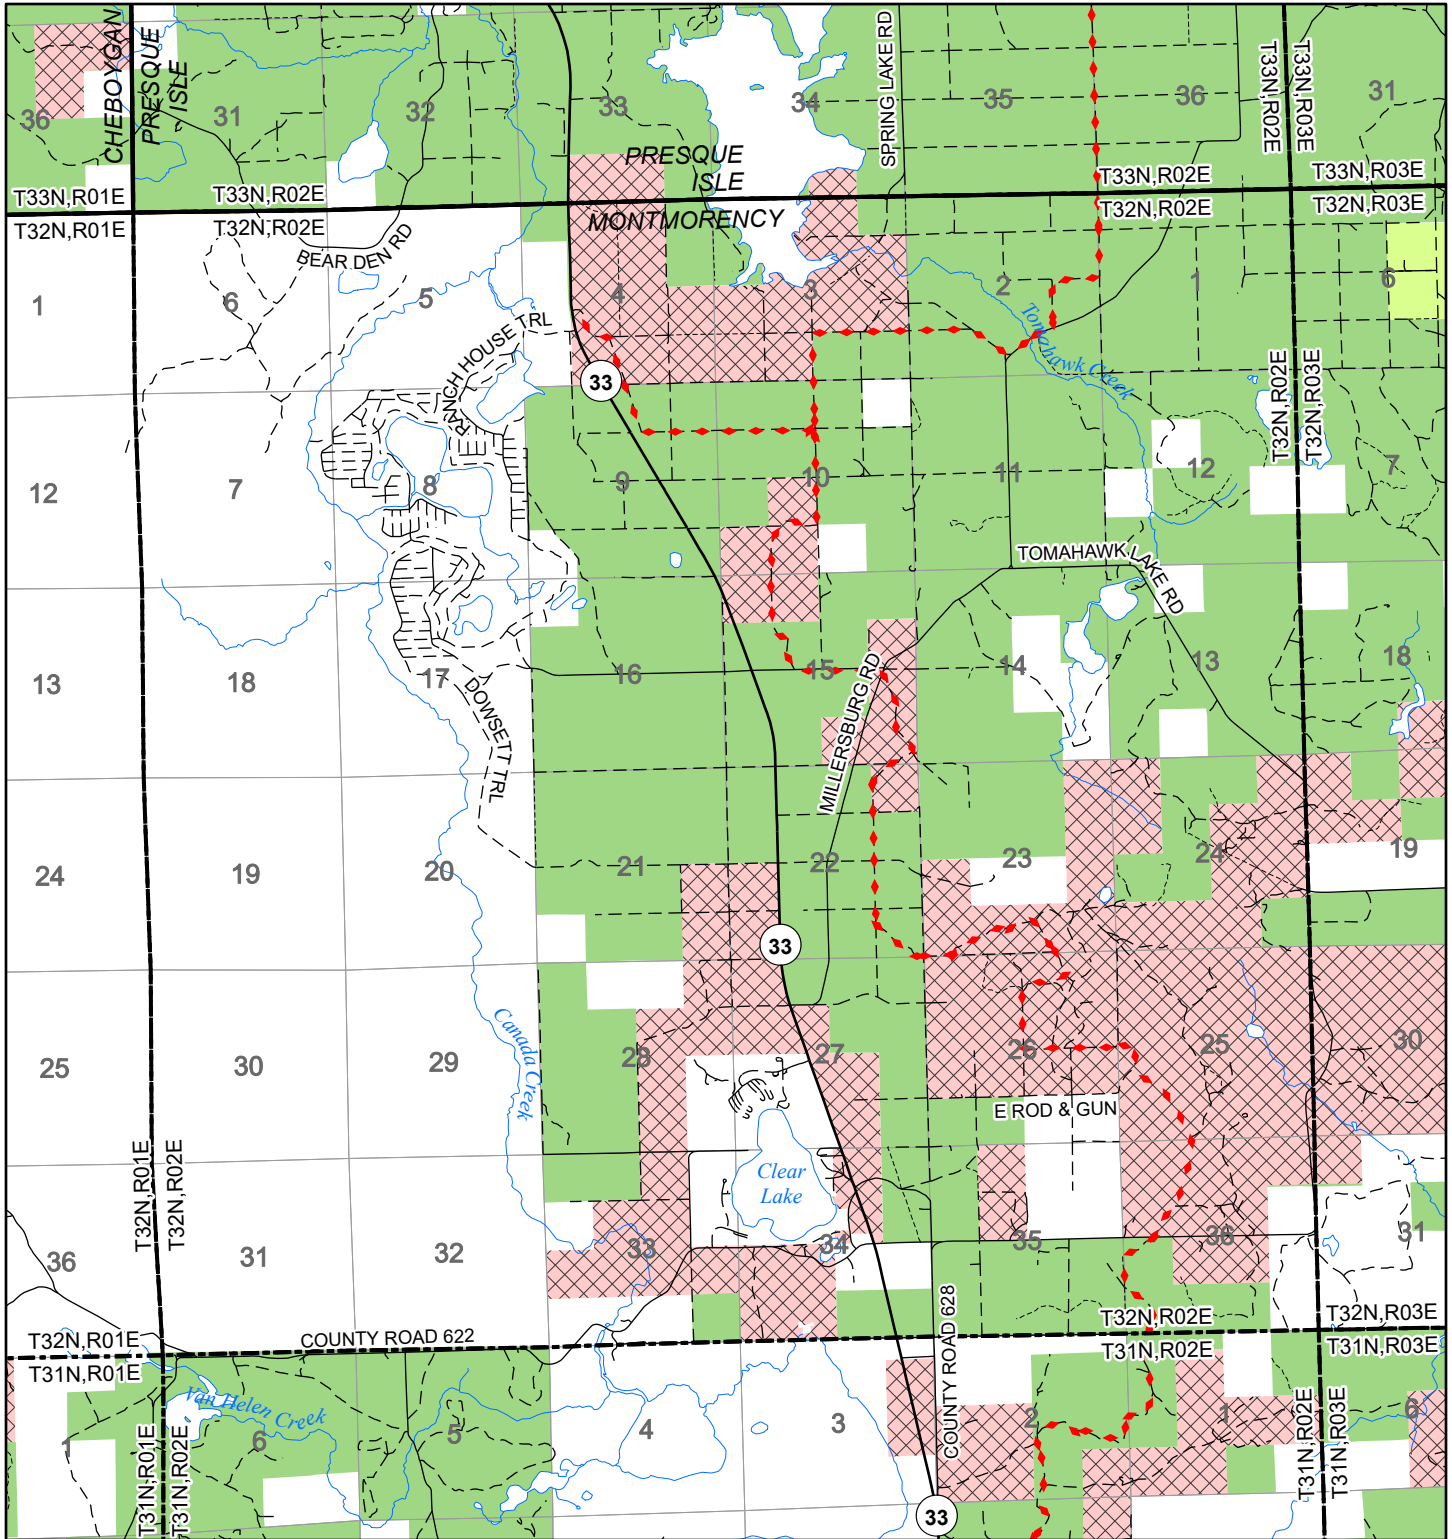

# 2022 Fuelwood Collection Map

## T32N,R02E

### MONTMORENCY CO.

- Open to Fuelwood Collection
- Open (Recently Closed Timber Sale)
- State land closed to fuelwood collection
- Snowmobile trail

Effective: April 1, 2022