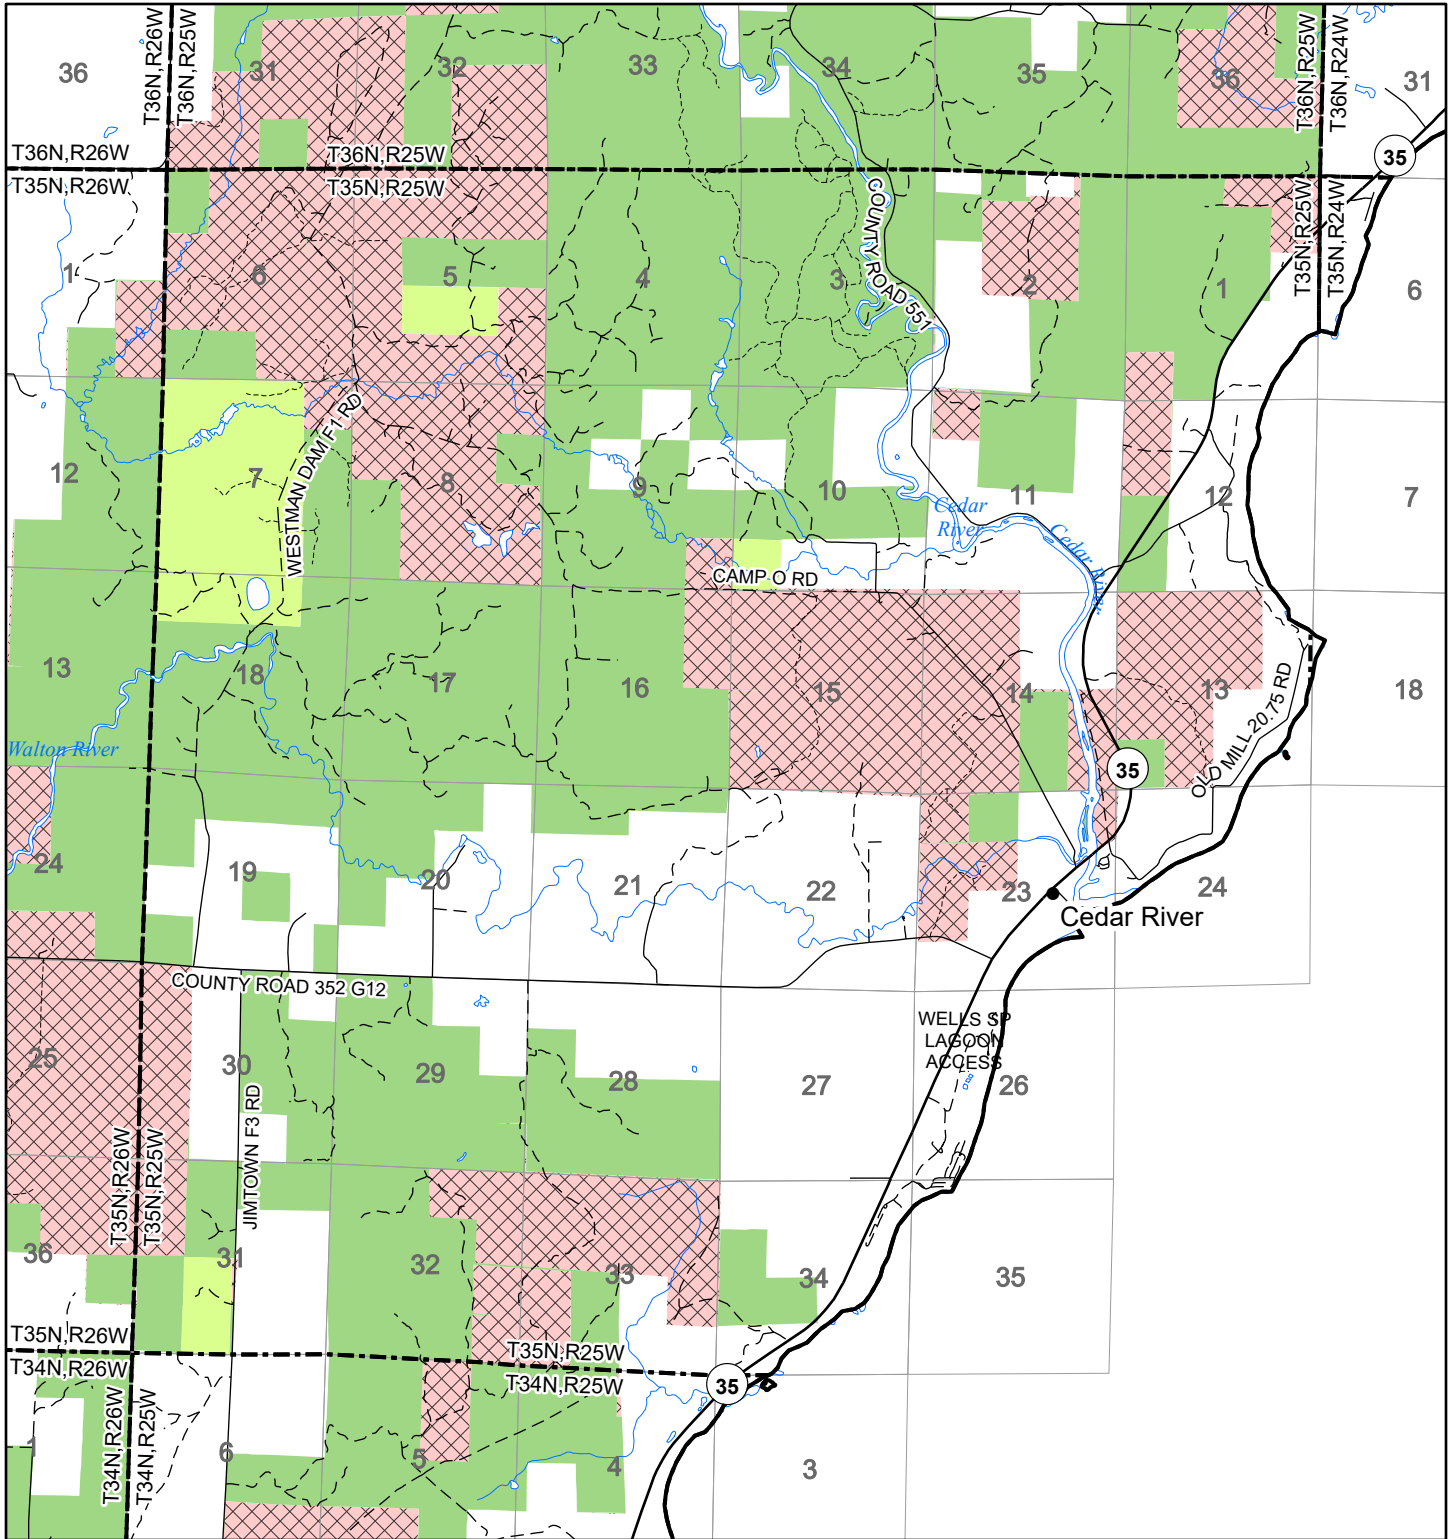

2022 Fuelwood Collection Map

T35N,R25W

MENONIMEE CO.

- Open to Fuelwood Collection
- Open (Recently Closed Timber Sale)
- State land closed to fuelwood collection
- Snowmobile trail

Effective: April 1, 2022