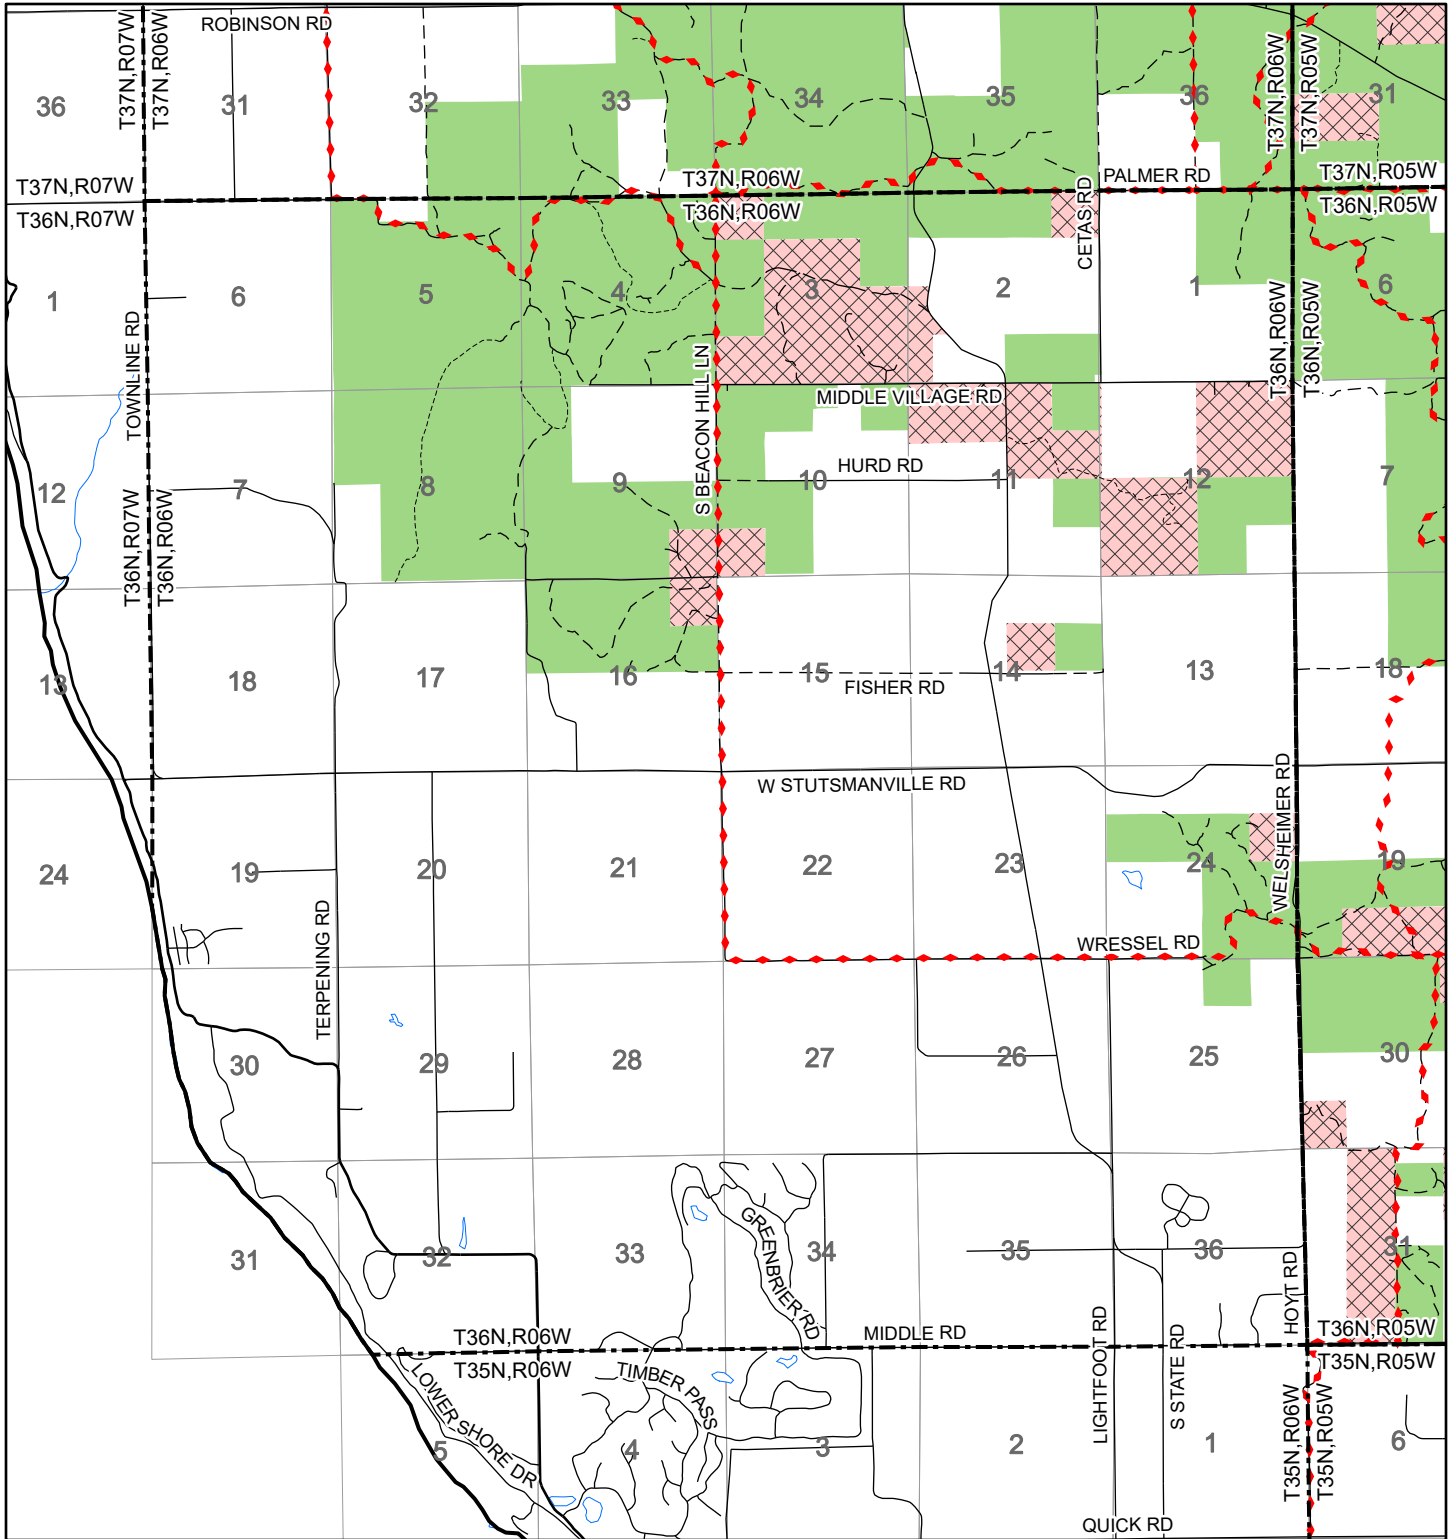

2022 Fuelwood Collection Map

T36N,R06W

EMMET CO.

- Open to Fuelwood Collection
- Open (Recently Closed Timber Sale)
- State land closed to fuelwood collection
- Snowmobile trail

Effective: April 1, 2022