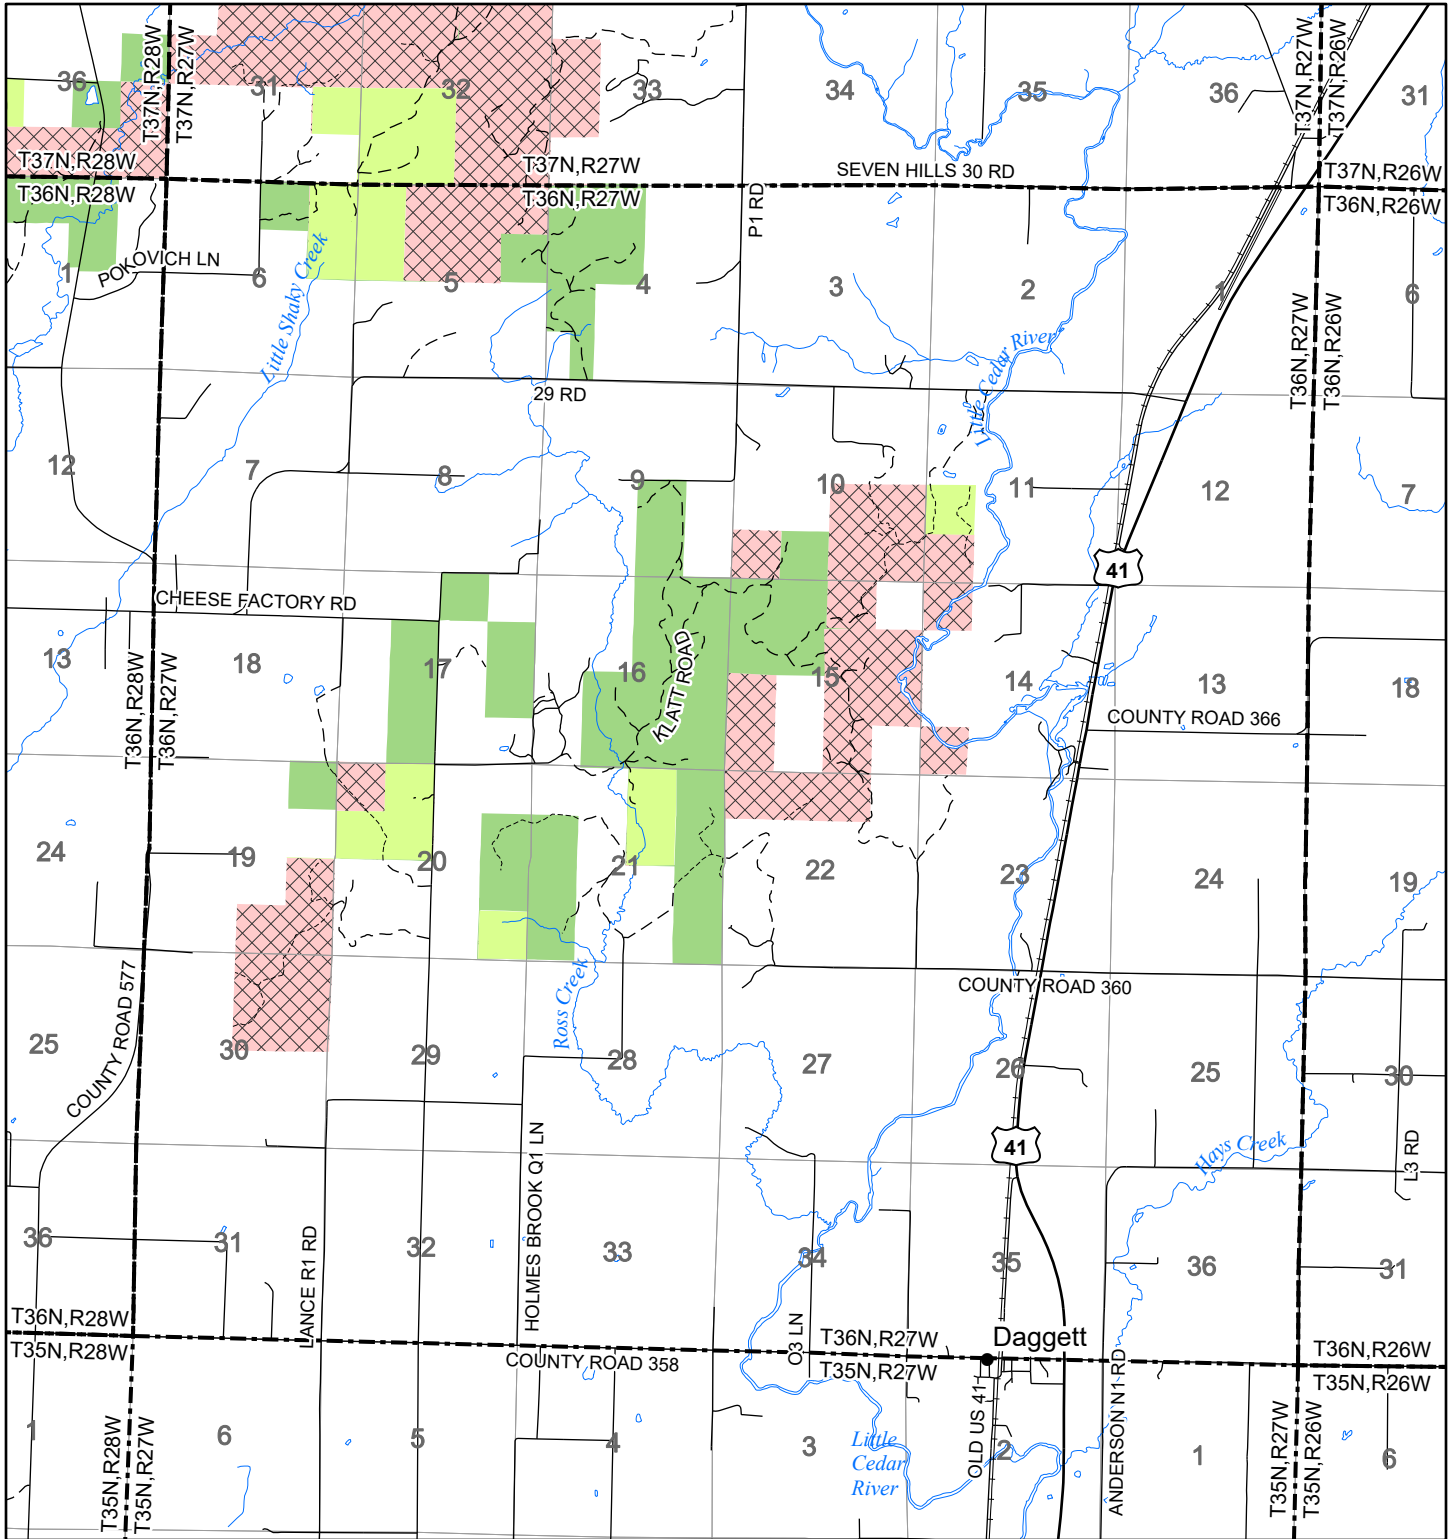

2022 Fuelwood Collection Map

T36N,R27W

MENONIMEE CO.

- Open to Fuelwood Collection
- Open (Recently Closed Timber Sale)
- State land closed to fuelwood collection
- Snowmobile trail

Effective: April 1, 2022