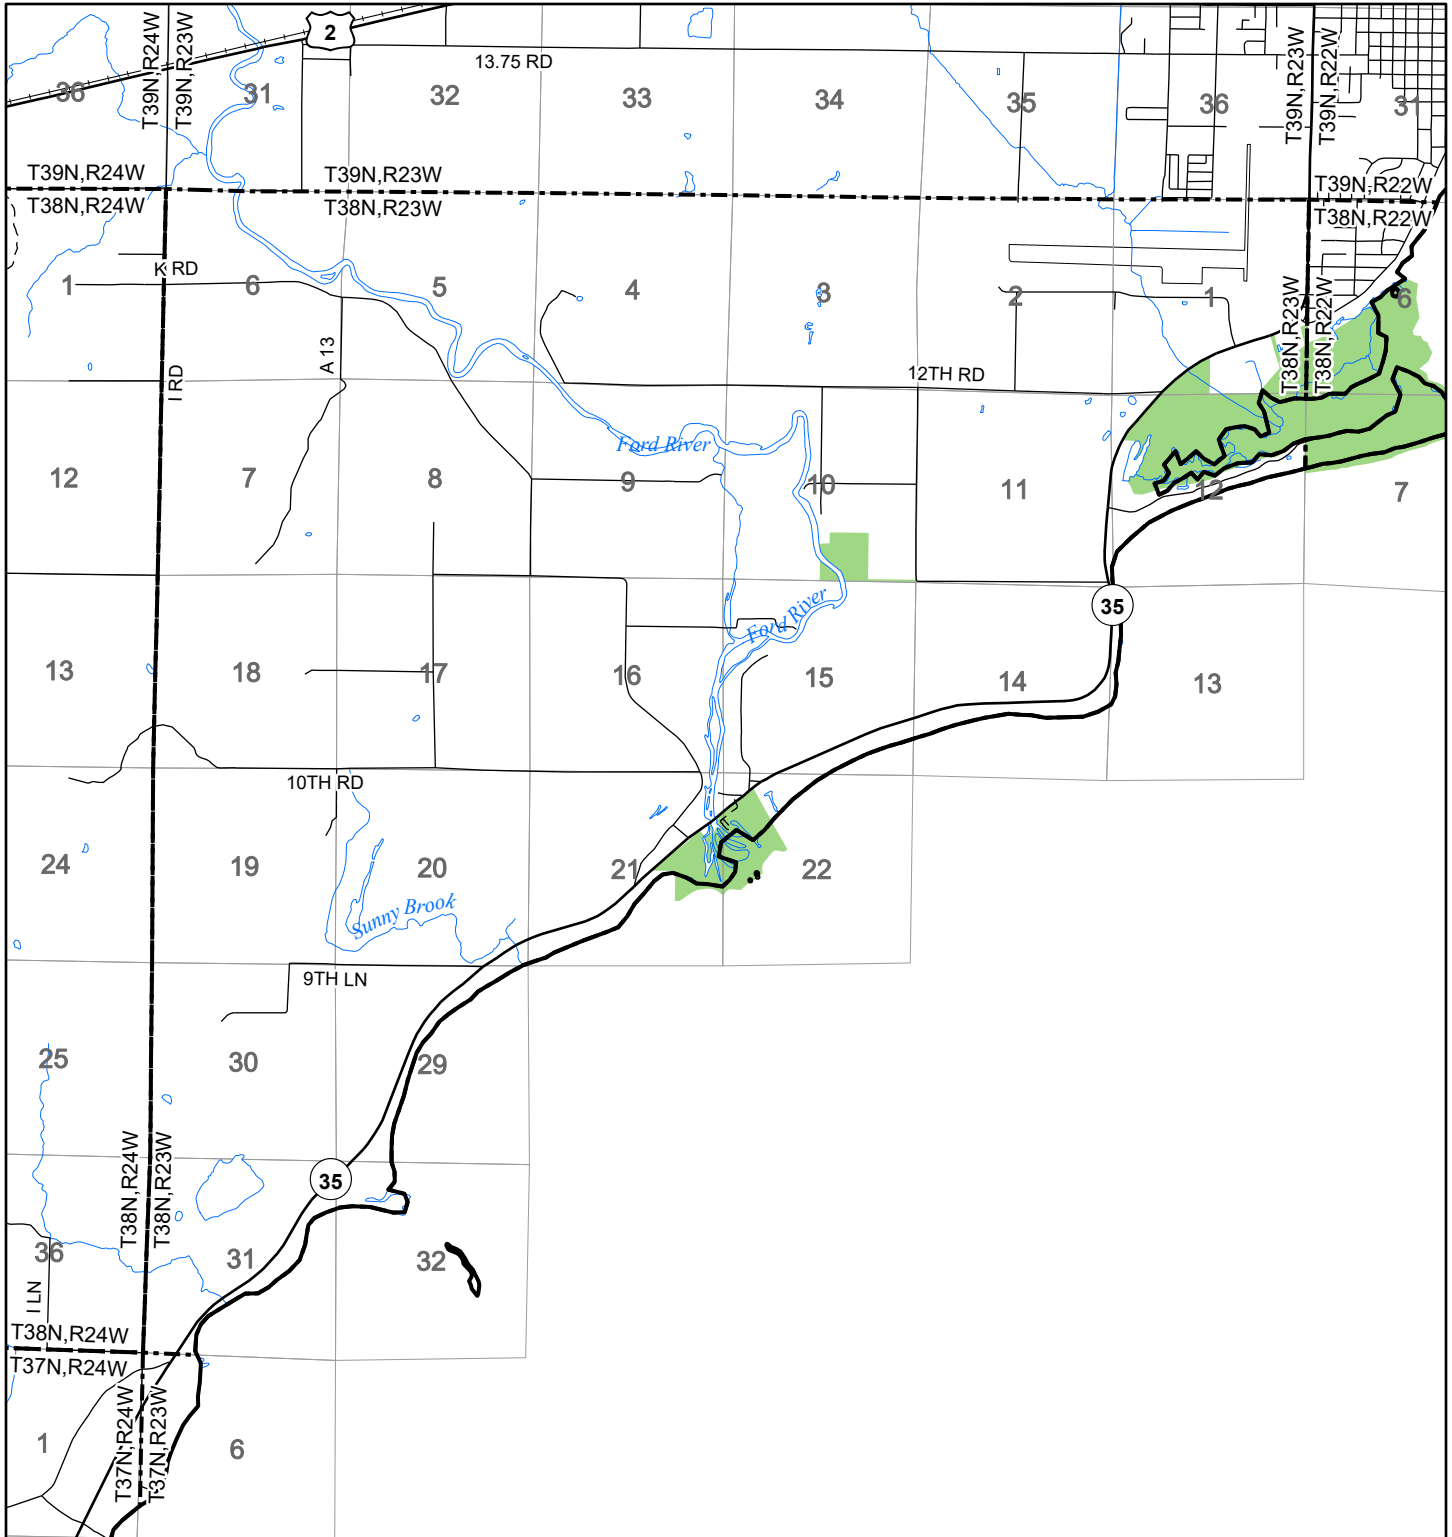

2022 Fuelwood Collection Map

T38N,R23W

DELTA CO.

- Open to Fuelwood Collection
- Open (Recently Closed Timber Sale)
- State land closed to fuelwood collection
- Snowmobile trail

Effective: April 1, 2022