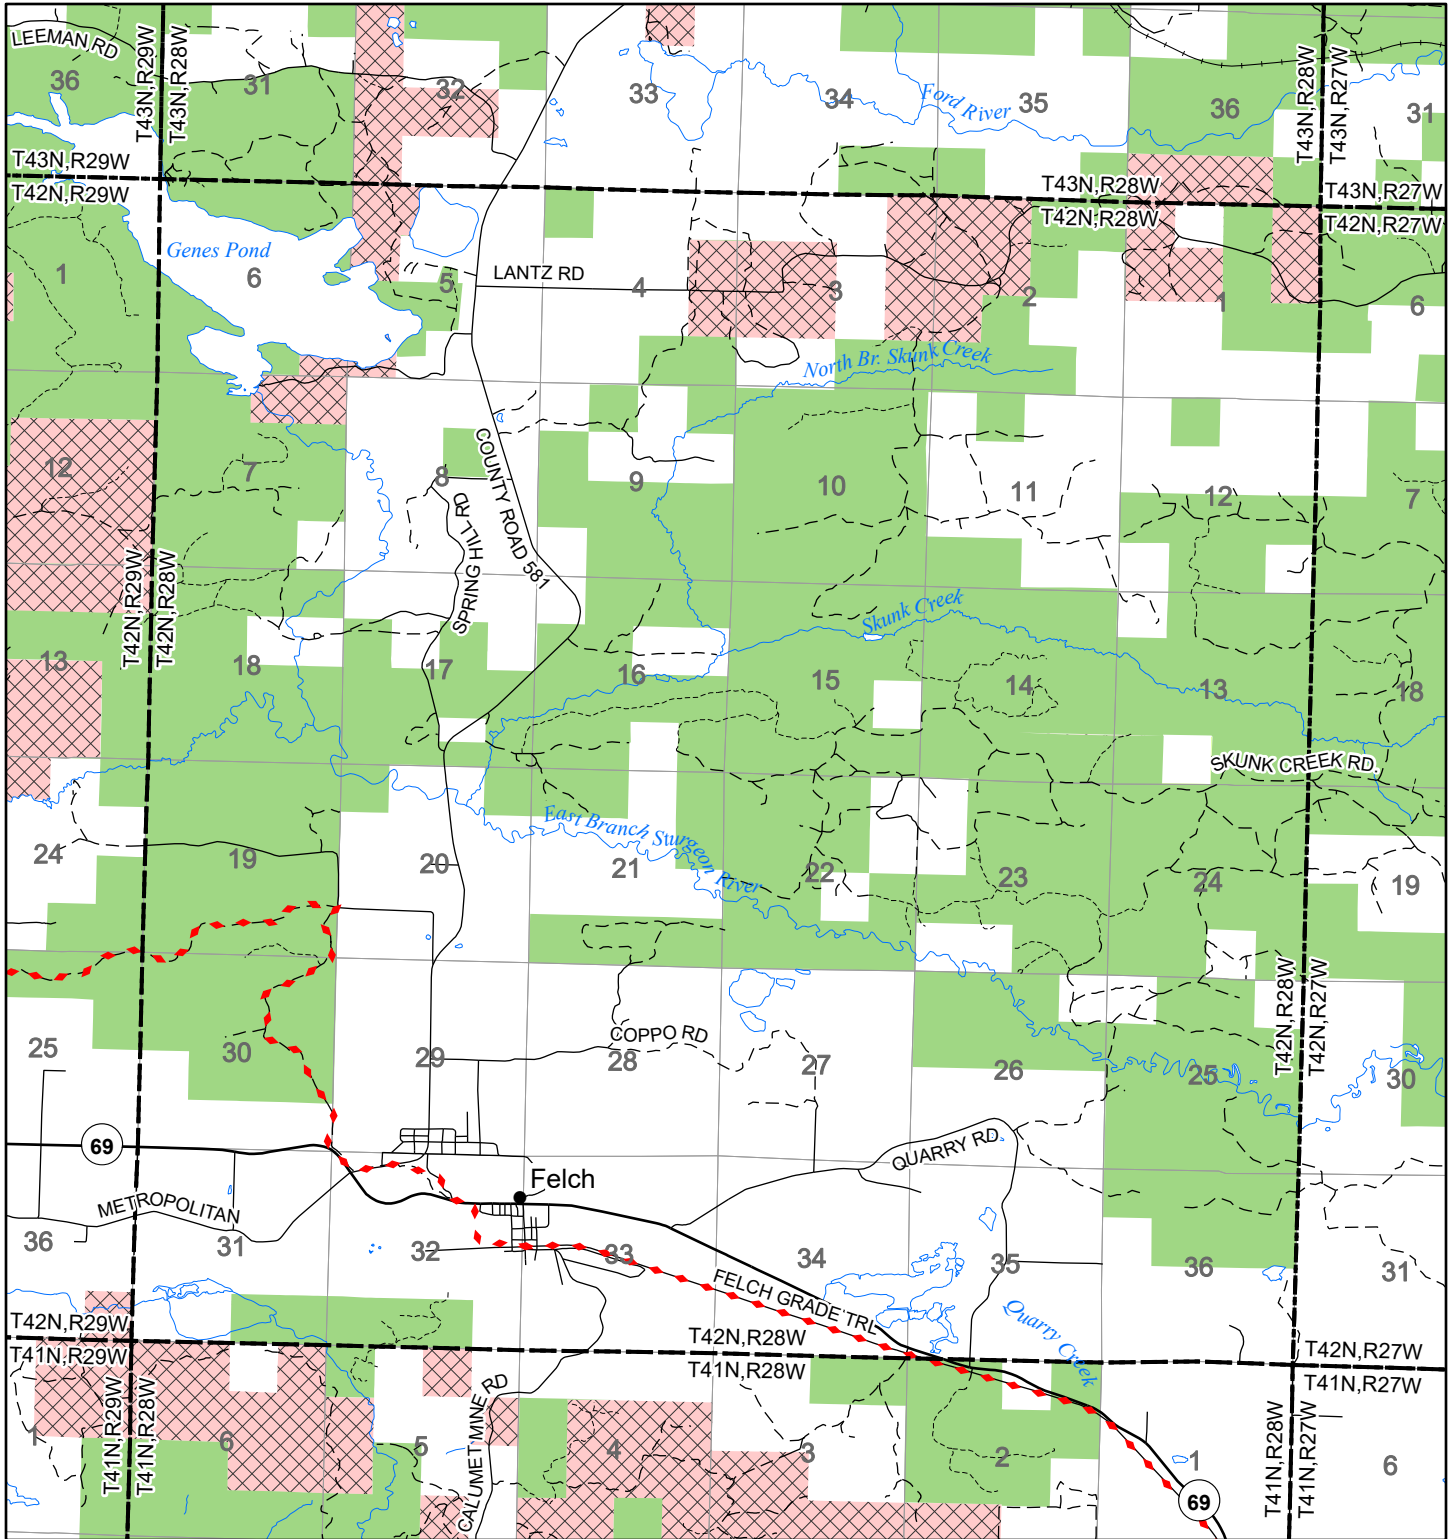

2022 Fuelwood Collection Map

T42N,R28W

DICKINSON CO.

- Open to Fuelwood Collection
- Open (Recently Closed Timber Sale)
- State land closed to fuelwood collection
- Snowmobile trail

Effective: April 1, 2022