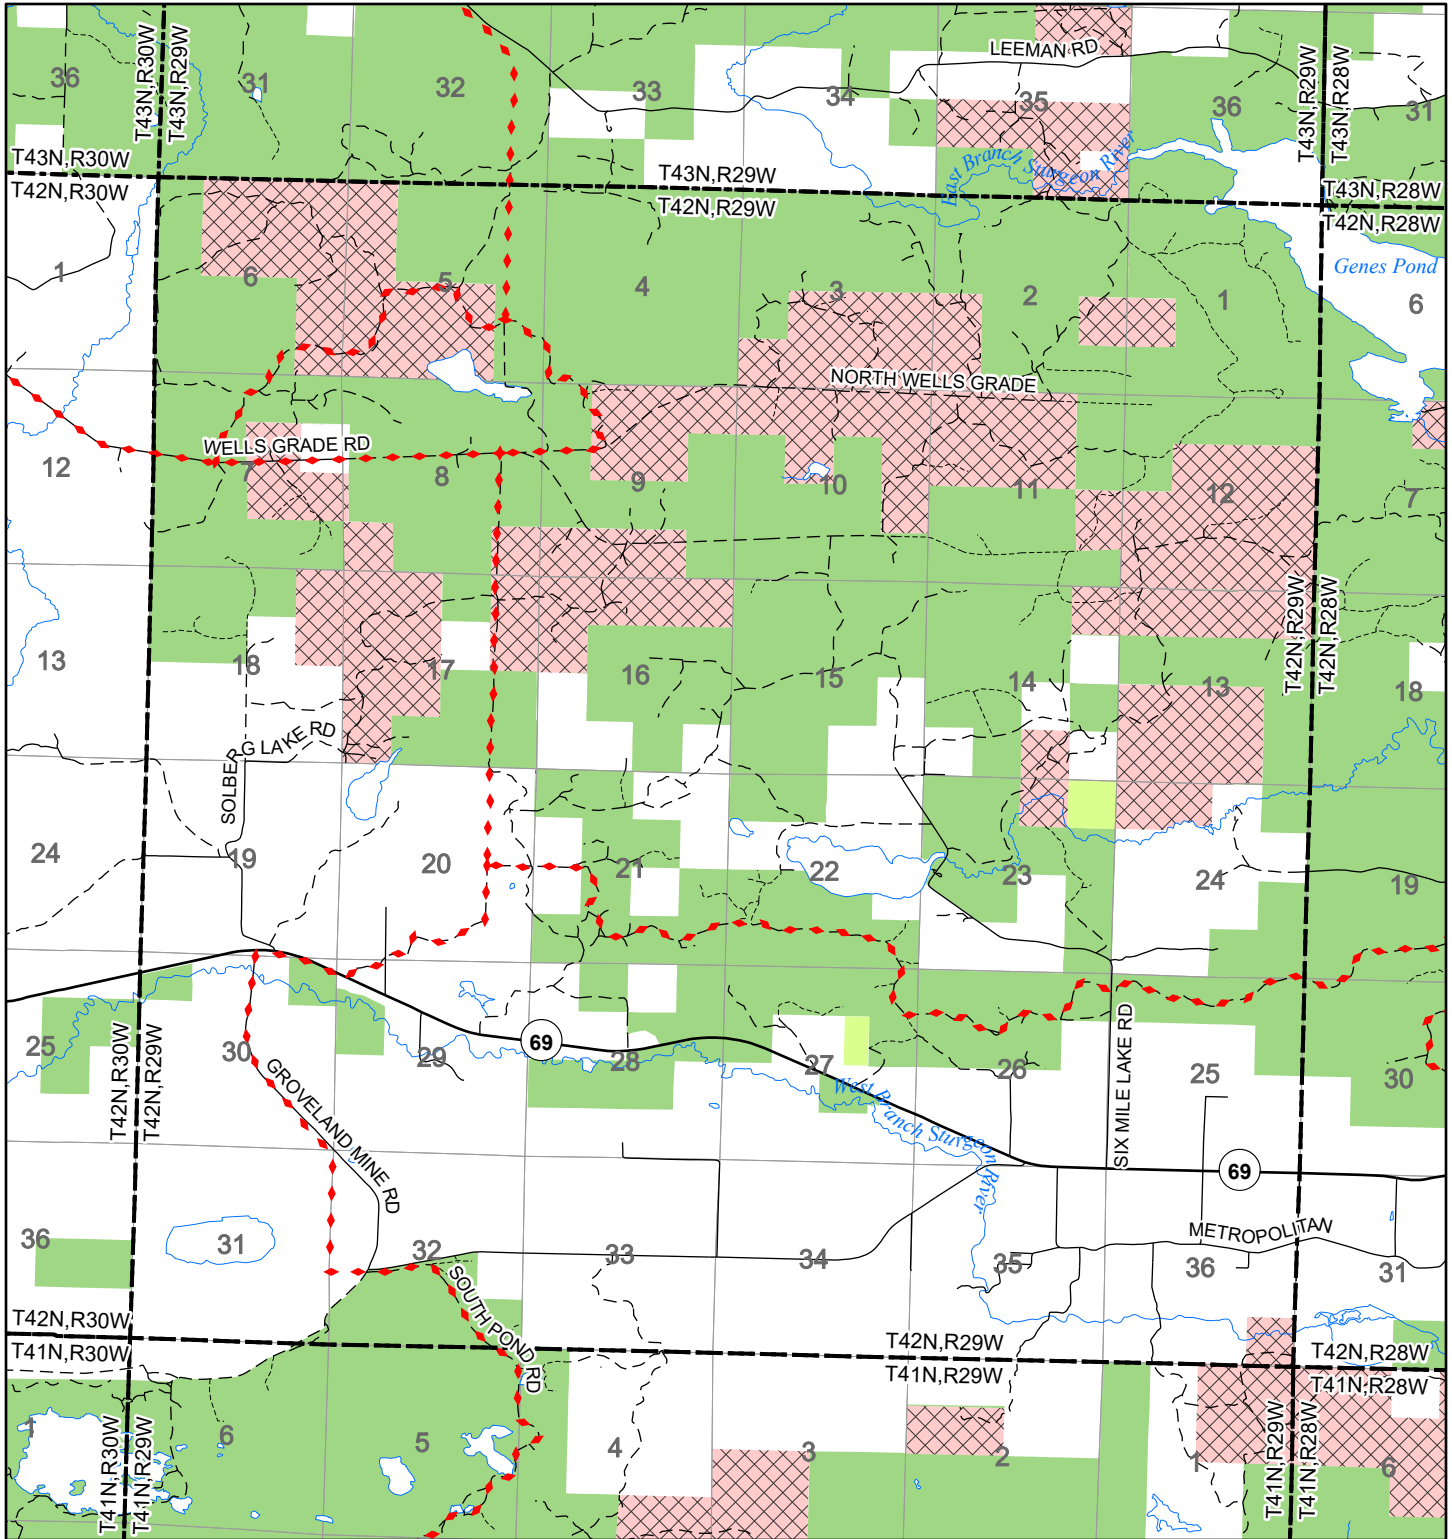

# 2022 Fuelwood Collection Map

## T42N,R29W

### DICKINSON CO.

- Open to Fuelwood Collection
- Open (Recently Closed Timber Sale)
- State land closed to fuelwood collection
- Snowmobile trail

Effective: April 1, 2022