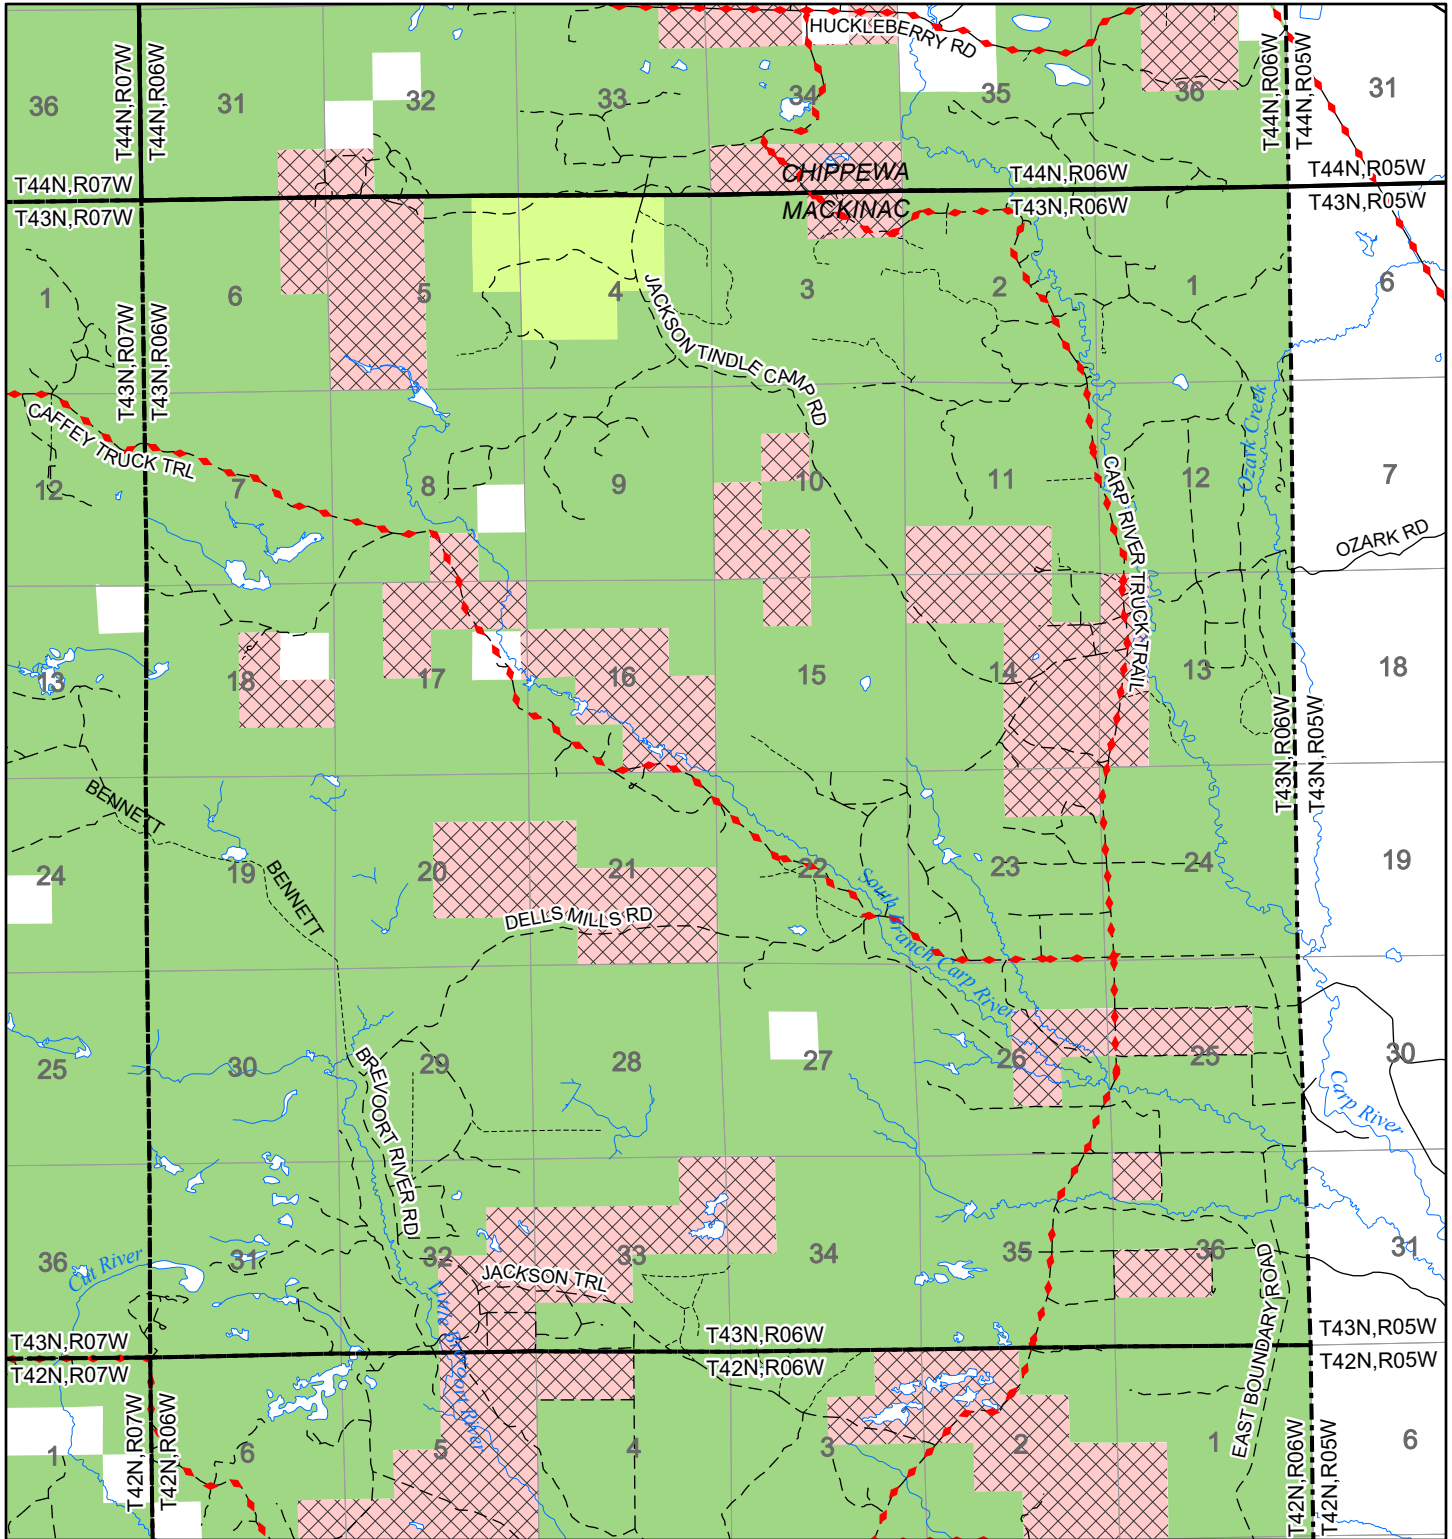

2022 Fuelwood Collection Map

T43N,R06W

MACKINAC CO.

- Open to Fuelwood Collection
- Open (Recently Closed Timber Sale)
- State land closed to fuelwood collection
- Snowmobile trail

Effective: April 1, 2022