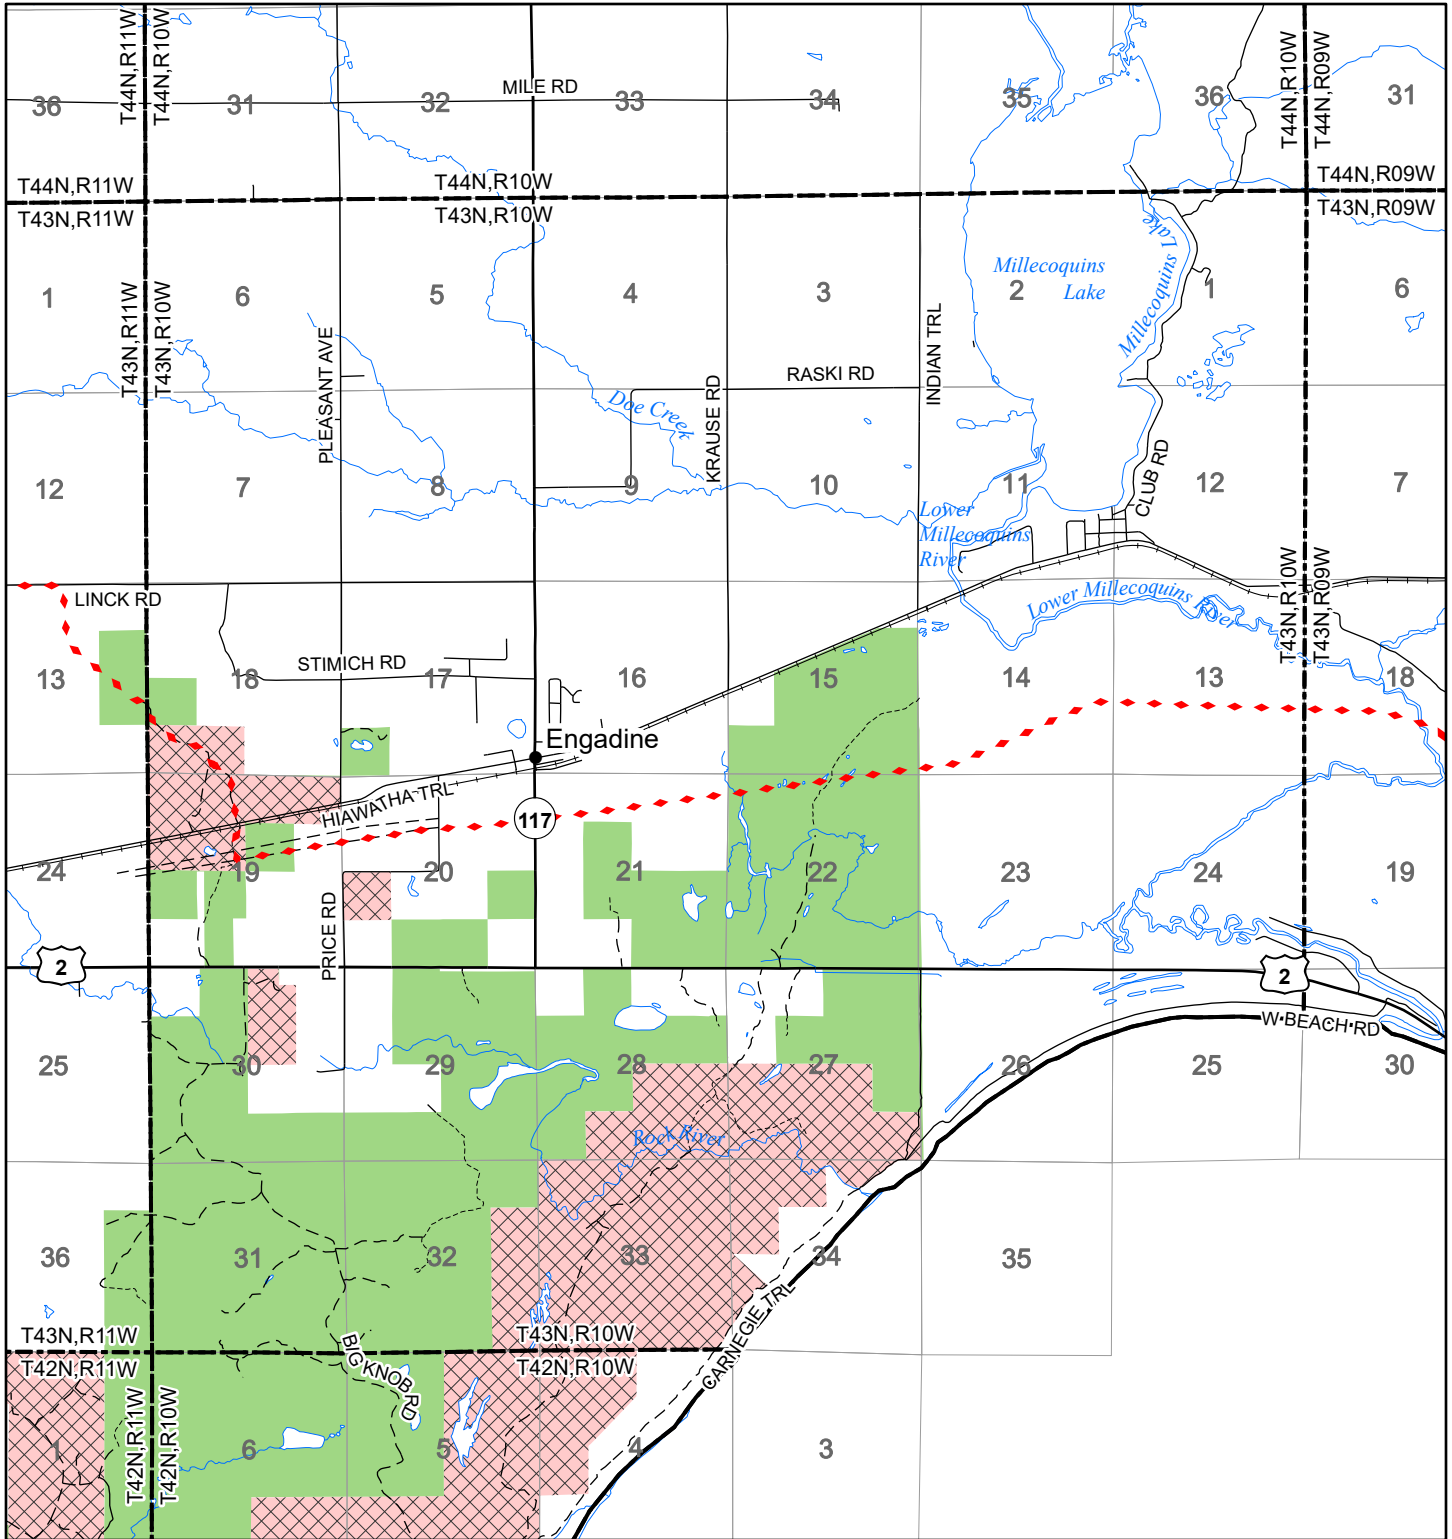

# 2022 Fuelwood Collection Map

## T43N,R10W

### MACKINAC CO.

- Open to Fuelwood Collection
- Open (Recently Closed Timber Sale)
- State land closed to fuelwood collection
- Snowmobile trail

Effective: April 1, 2022