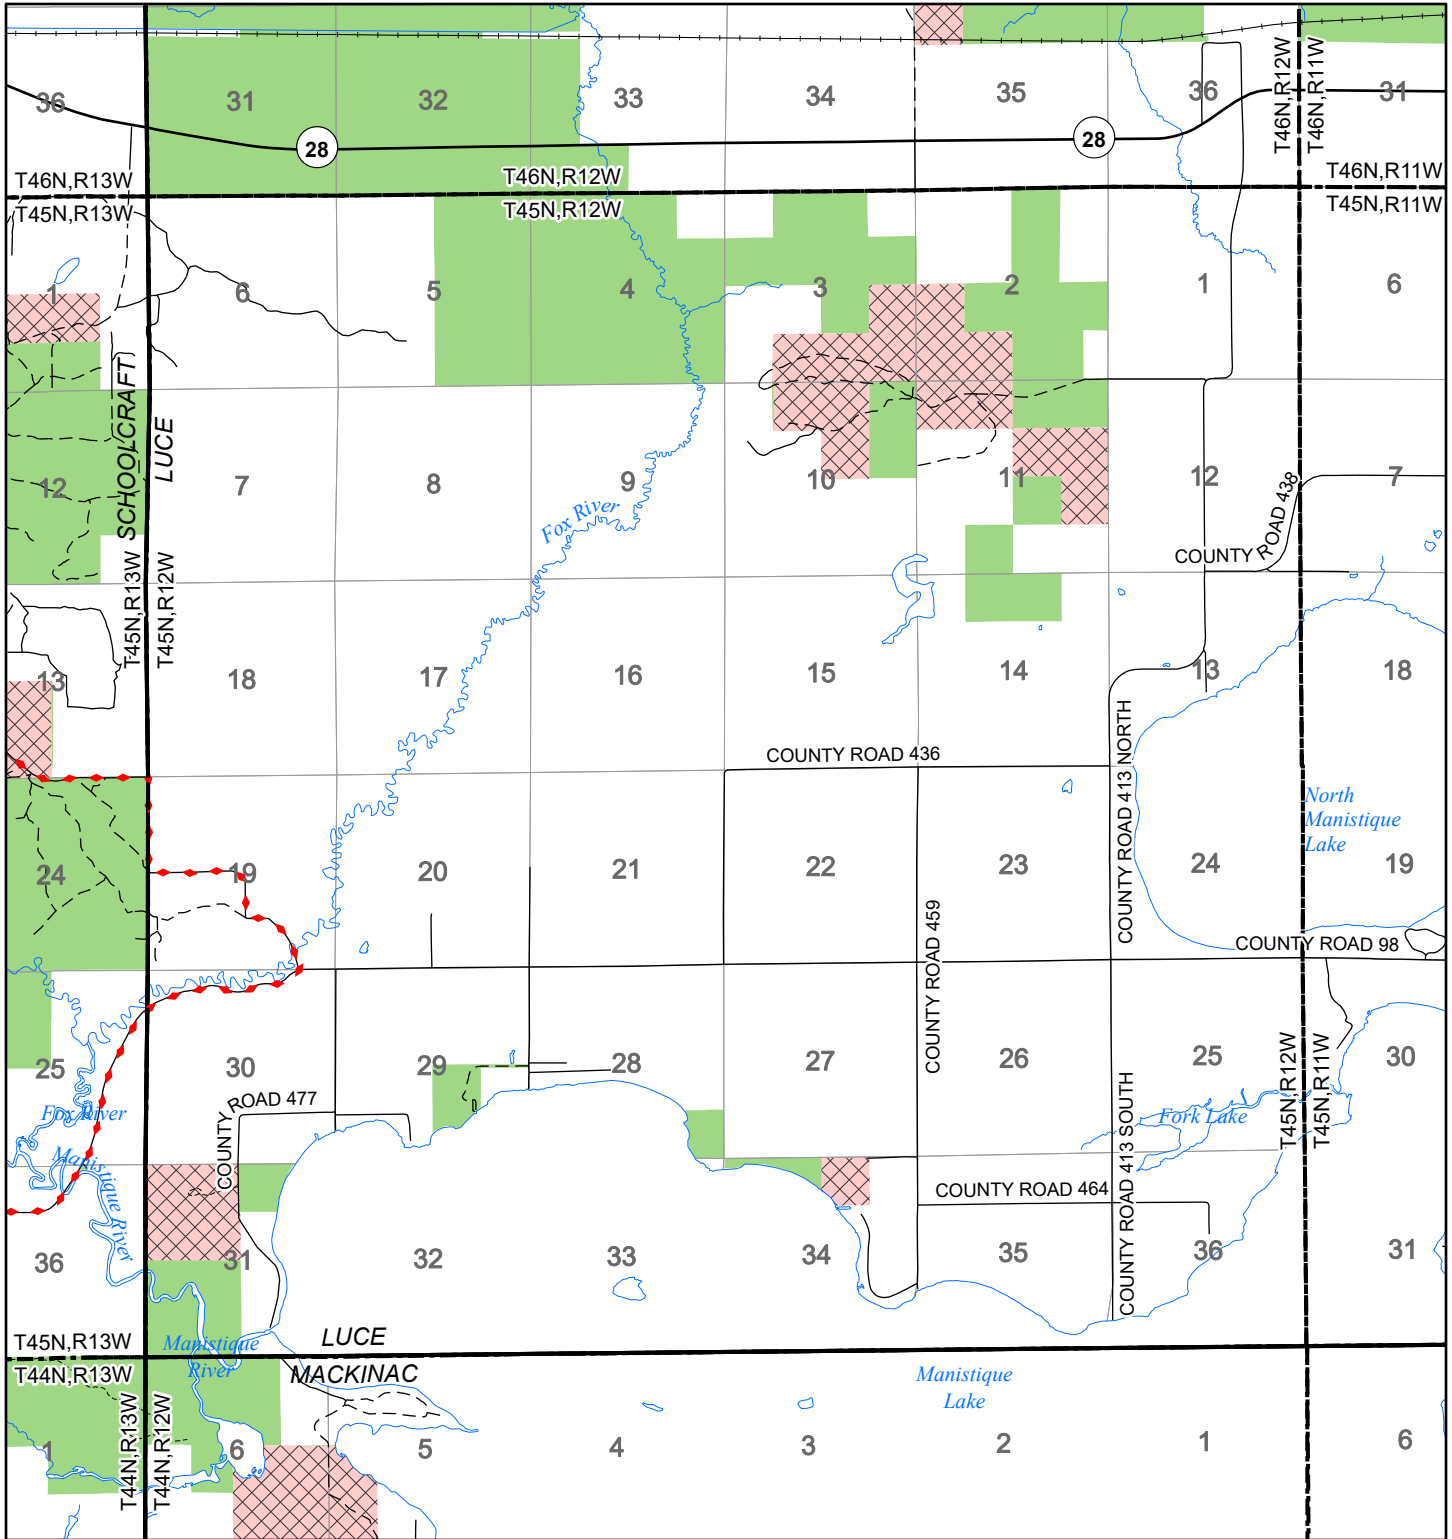

2022 Fuelwood Collection Map

T45N,R12W

LUCE CO.

- Open to Fuelwood Collection
- Open (Recently Closed Timber Sale)
- State land closed to fuelwood collection
- Snowmobile trail

Effective: April 1, 2022