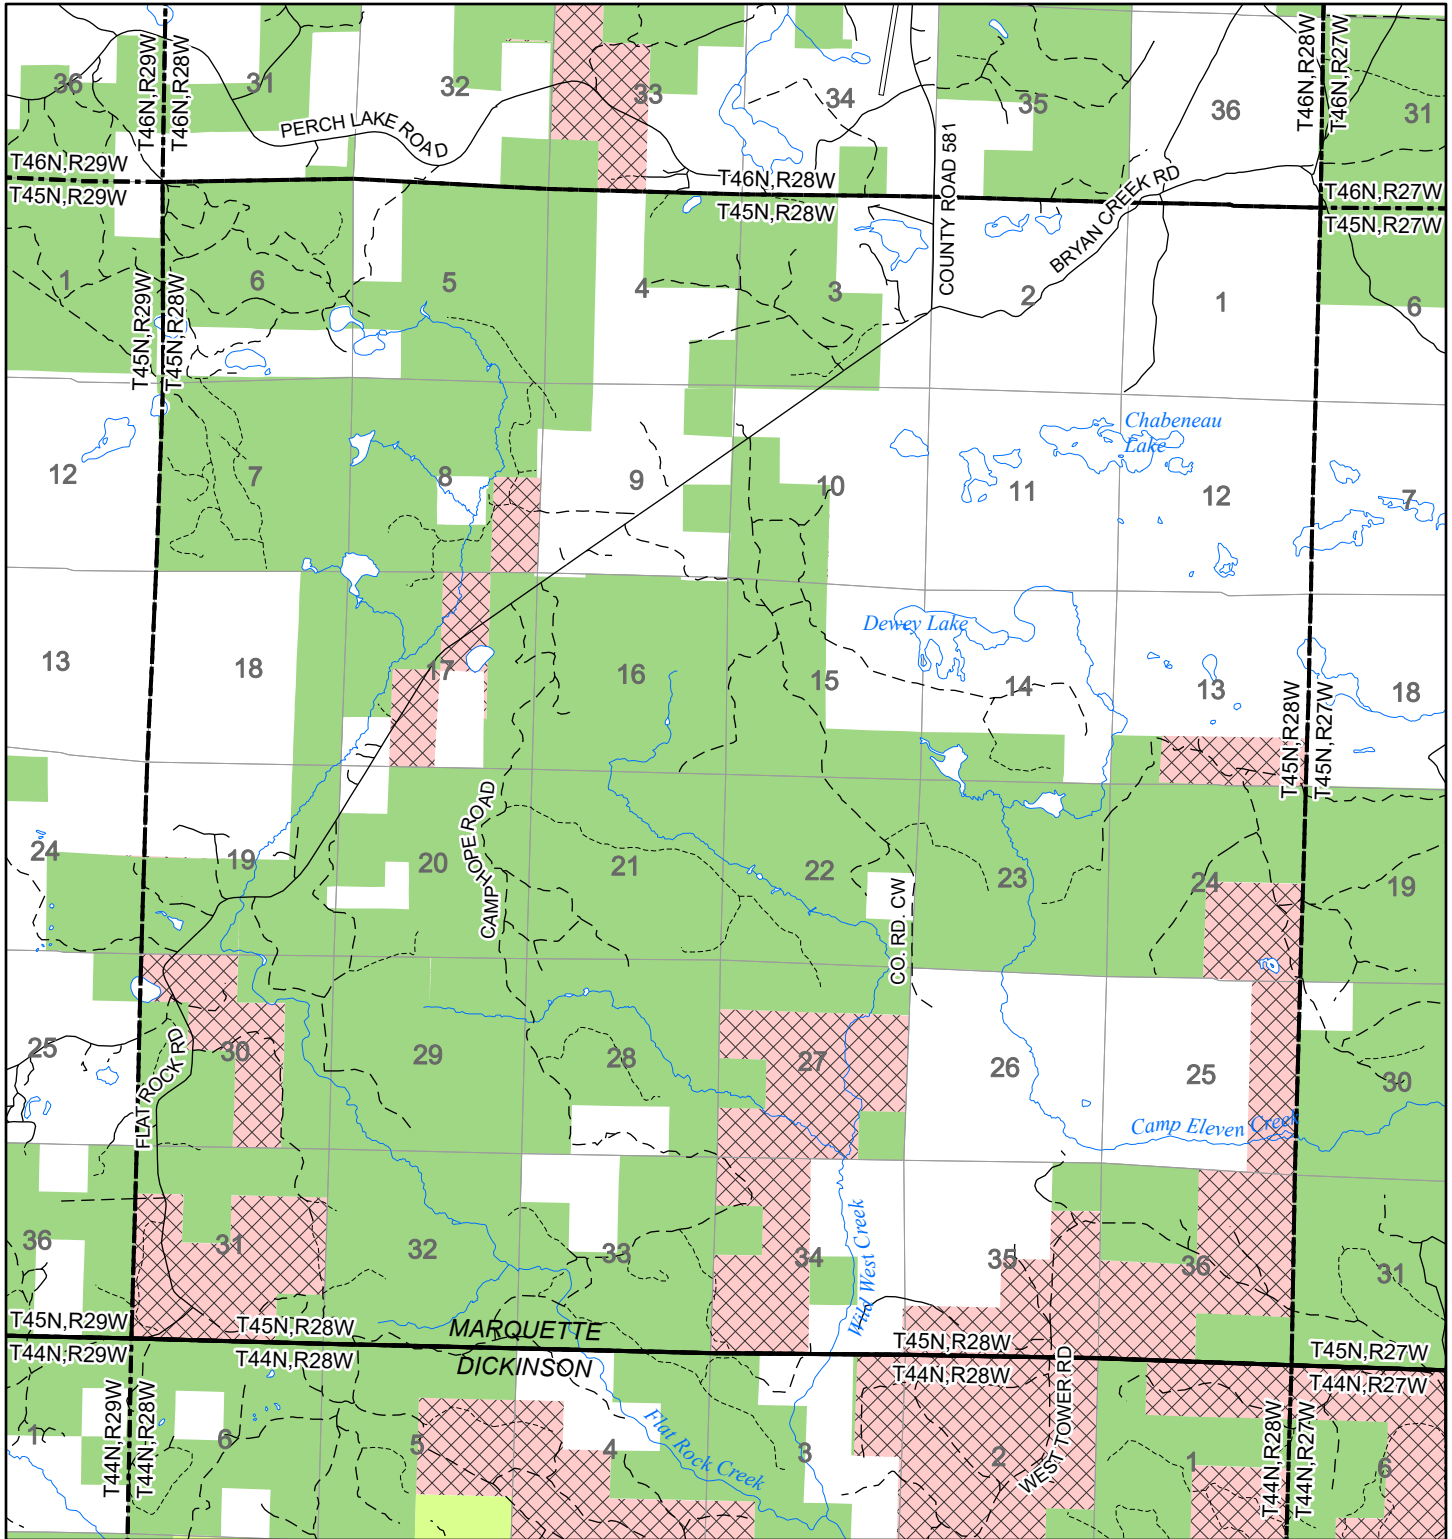

2022 Fuelwood Collection Map

T45N,R28W

MARQUETTE CO.

- Open to Fuelwood Collection
- Open (Recently Closed Timber Sale)
- State land closed to fuelwood collection
- Snowmobile trail

Effective: April 1, 2022