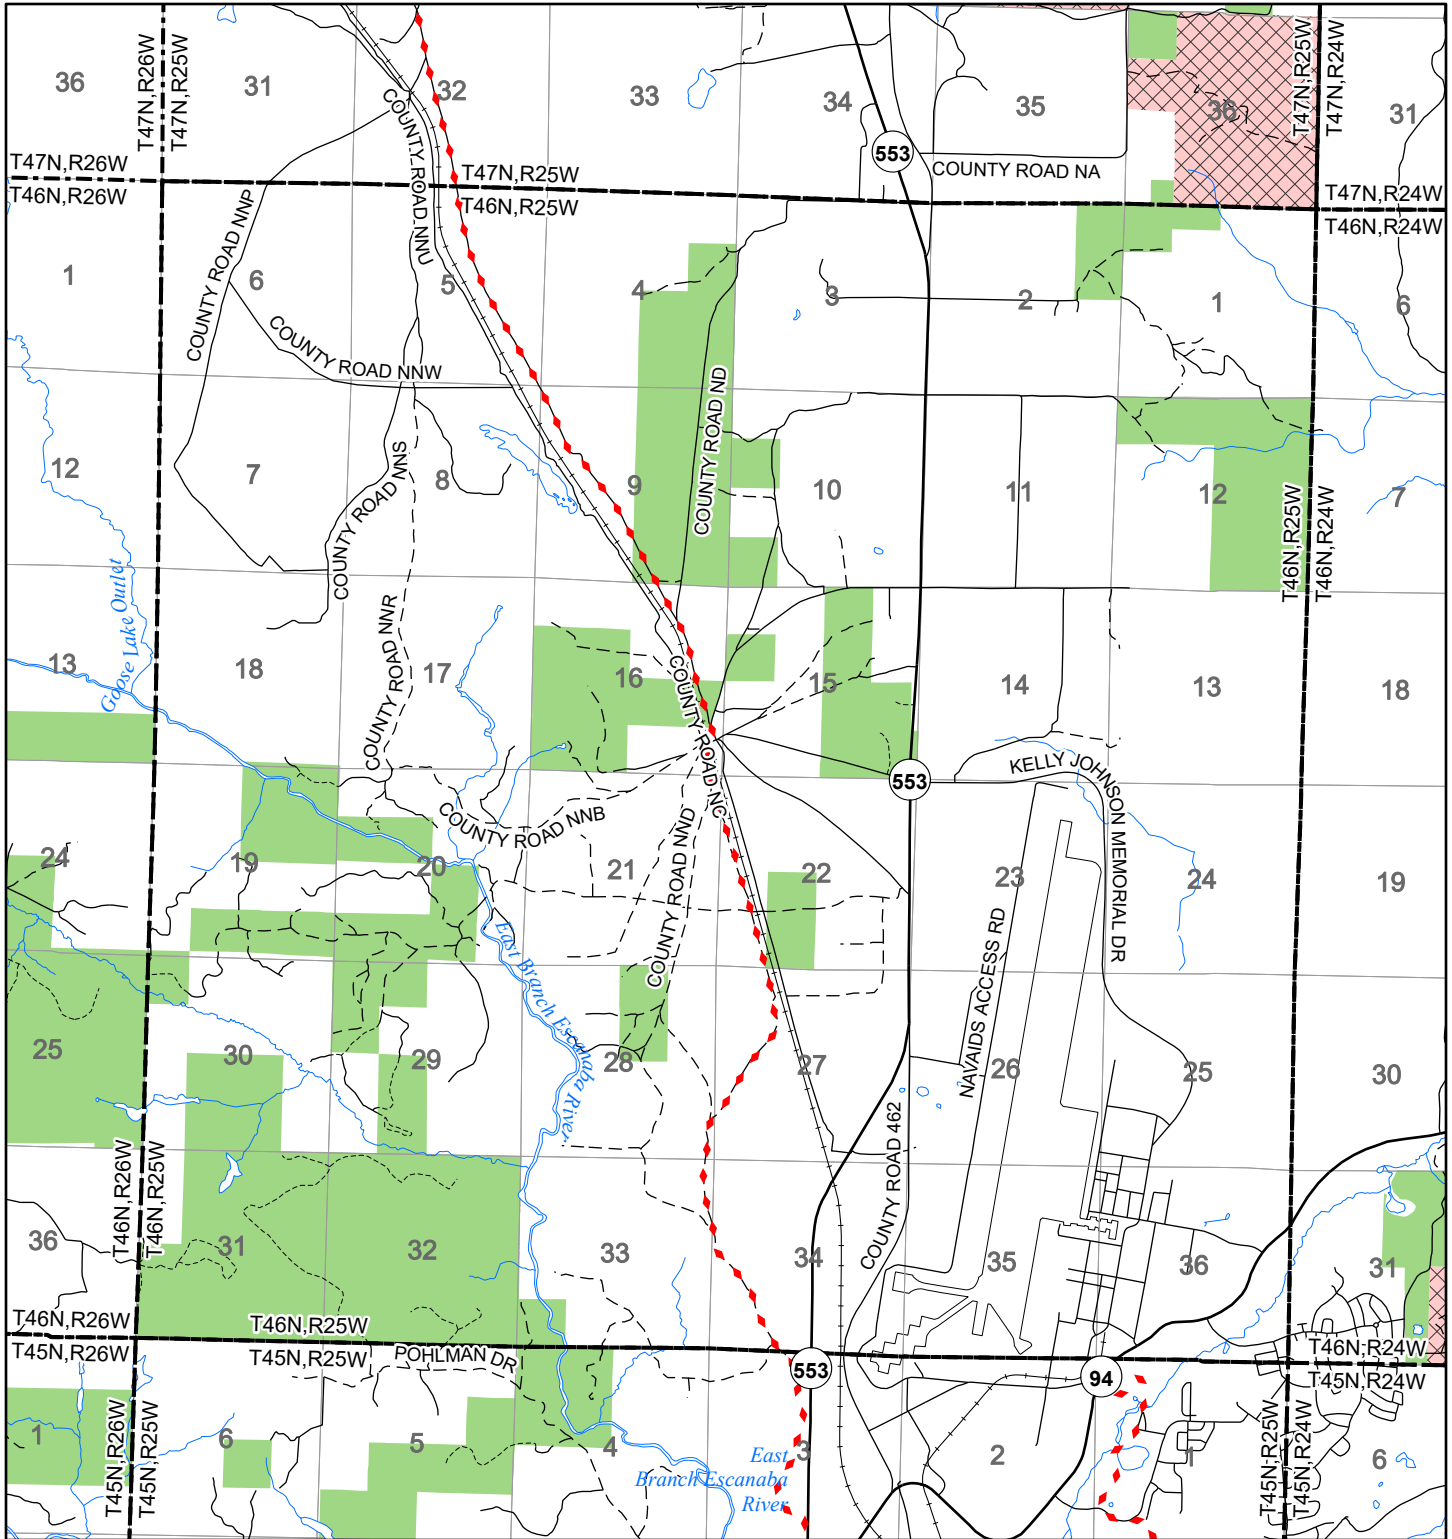

2022 Fuelwood Collection Map

T46N,R25W

MARQUETTE CO.

- Open to Fuelwood Collection
- Open (Recently Closed Timber Sale)
- State land closed to fuelwood collection
- Snowmobile trail

Effective: April 1, 2022