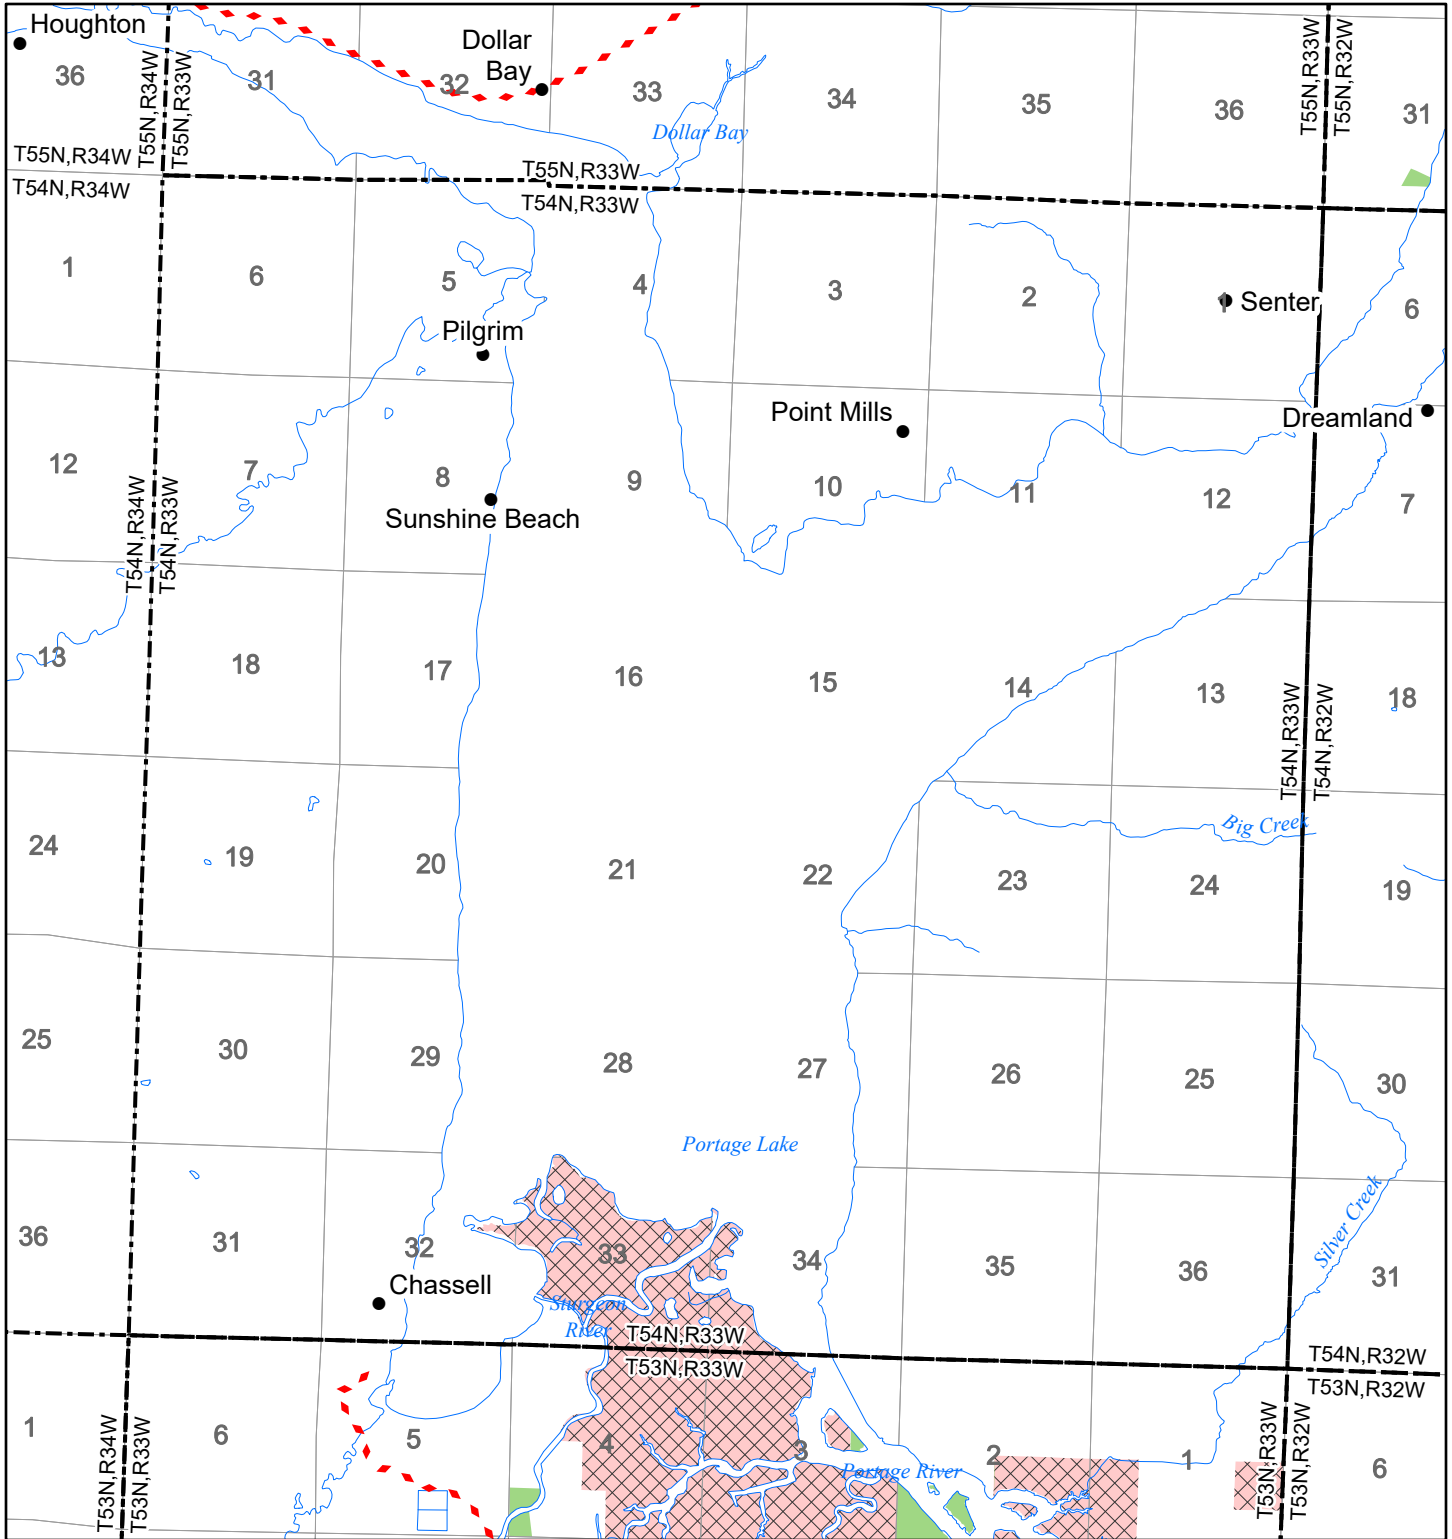

# 2022 Fuelwood Collection Map

## T54N,R33W

### HOUGHTON CO.

- Open to Fuelwood Collection
- Open (Recently Closed Timber Sale)
- State land closed to fuelwood collection
- Snowmobile trail

Effective: April 1, 2022