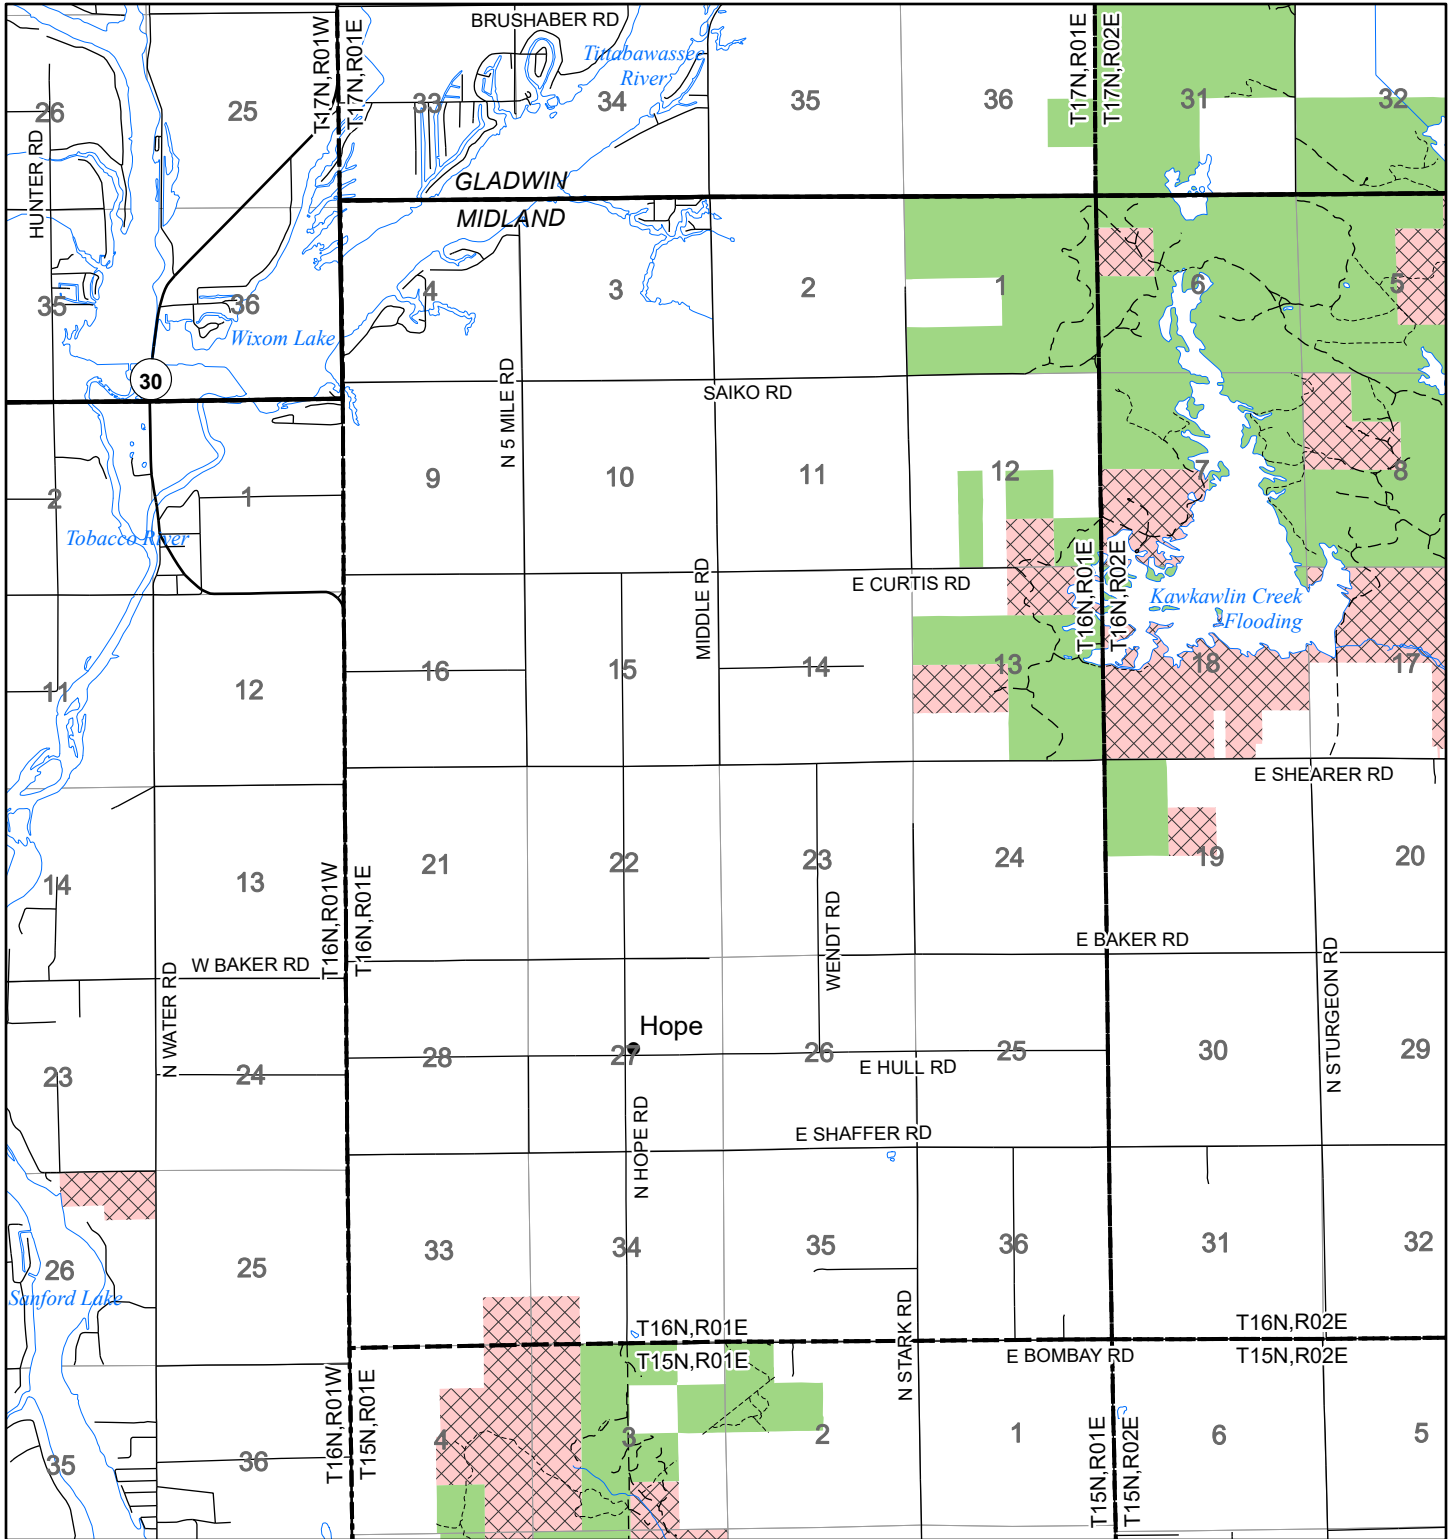

2022 Fuelwood Collection Map

T16N,R01E MIDLAND CO.

- Open to Fuelwood Collection
- Open (Recently Closed Timber Sale)
- State land closed to fuelwood collection
- Snowmobile trail

Effective: April 1, 2022