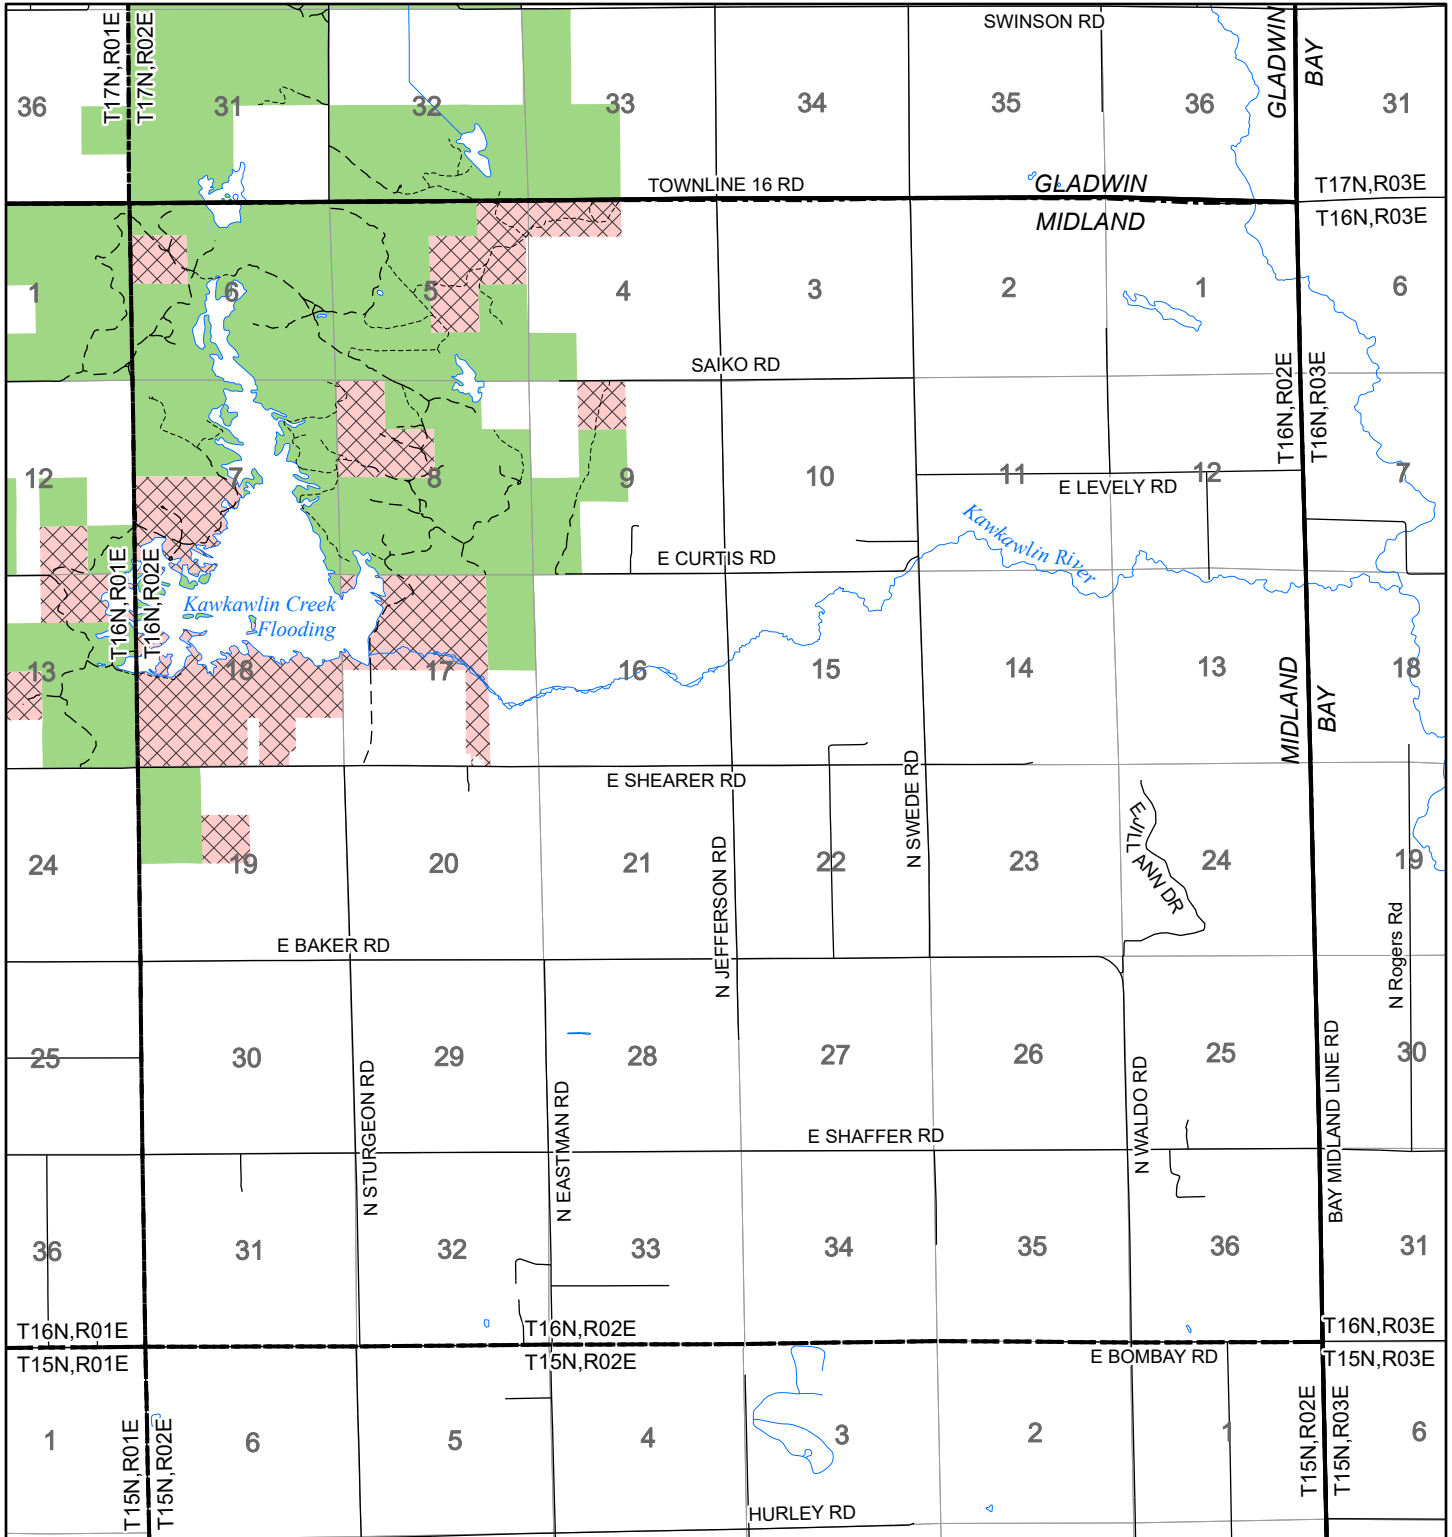

2022 Fuelwood Collection Map

T16N,R02E

MIDLAND CO.

- Open to Fuelwood Collection
- Open (Recently Closed Timber Sale)
- State land closed to fuelwood collection
- Snowmobile trail

Effective: April 1, 2022