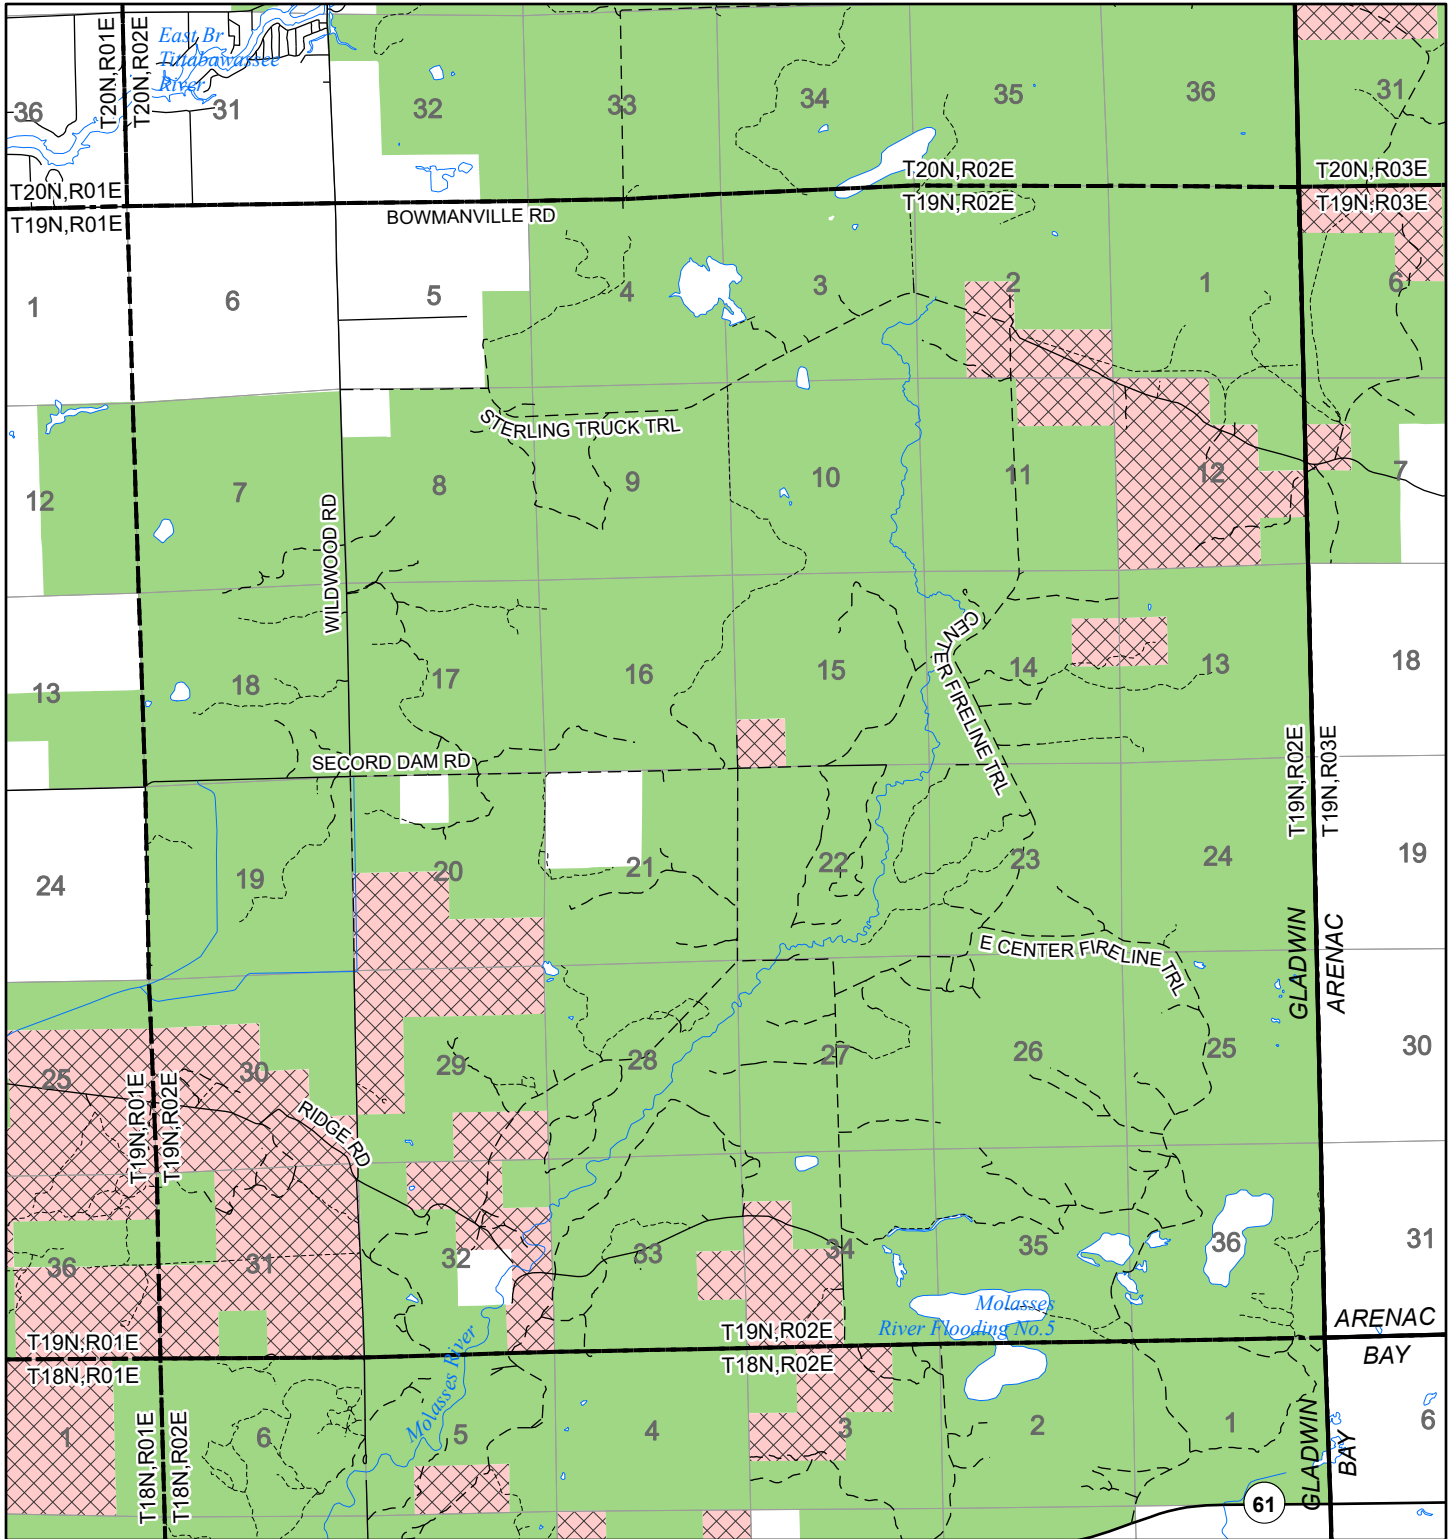

# 2022 Fuelwood Collection Map

## T19N,R02E

### GLADWIN CO.

- Open to Fuelwood Collection
- Open (Recently Closed Timber Sale)
- State land closed to fuelwood collection
- Snowmobile trail

Effective: April 1, 2022