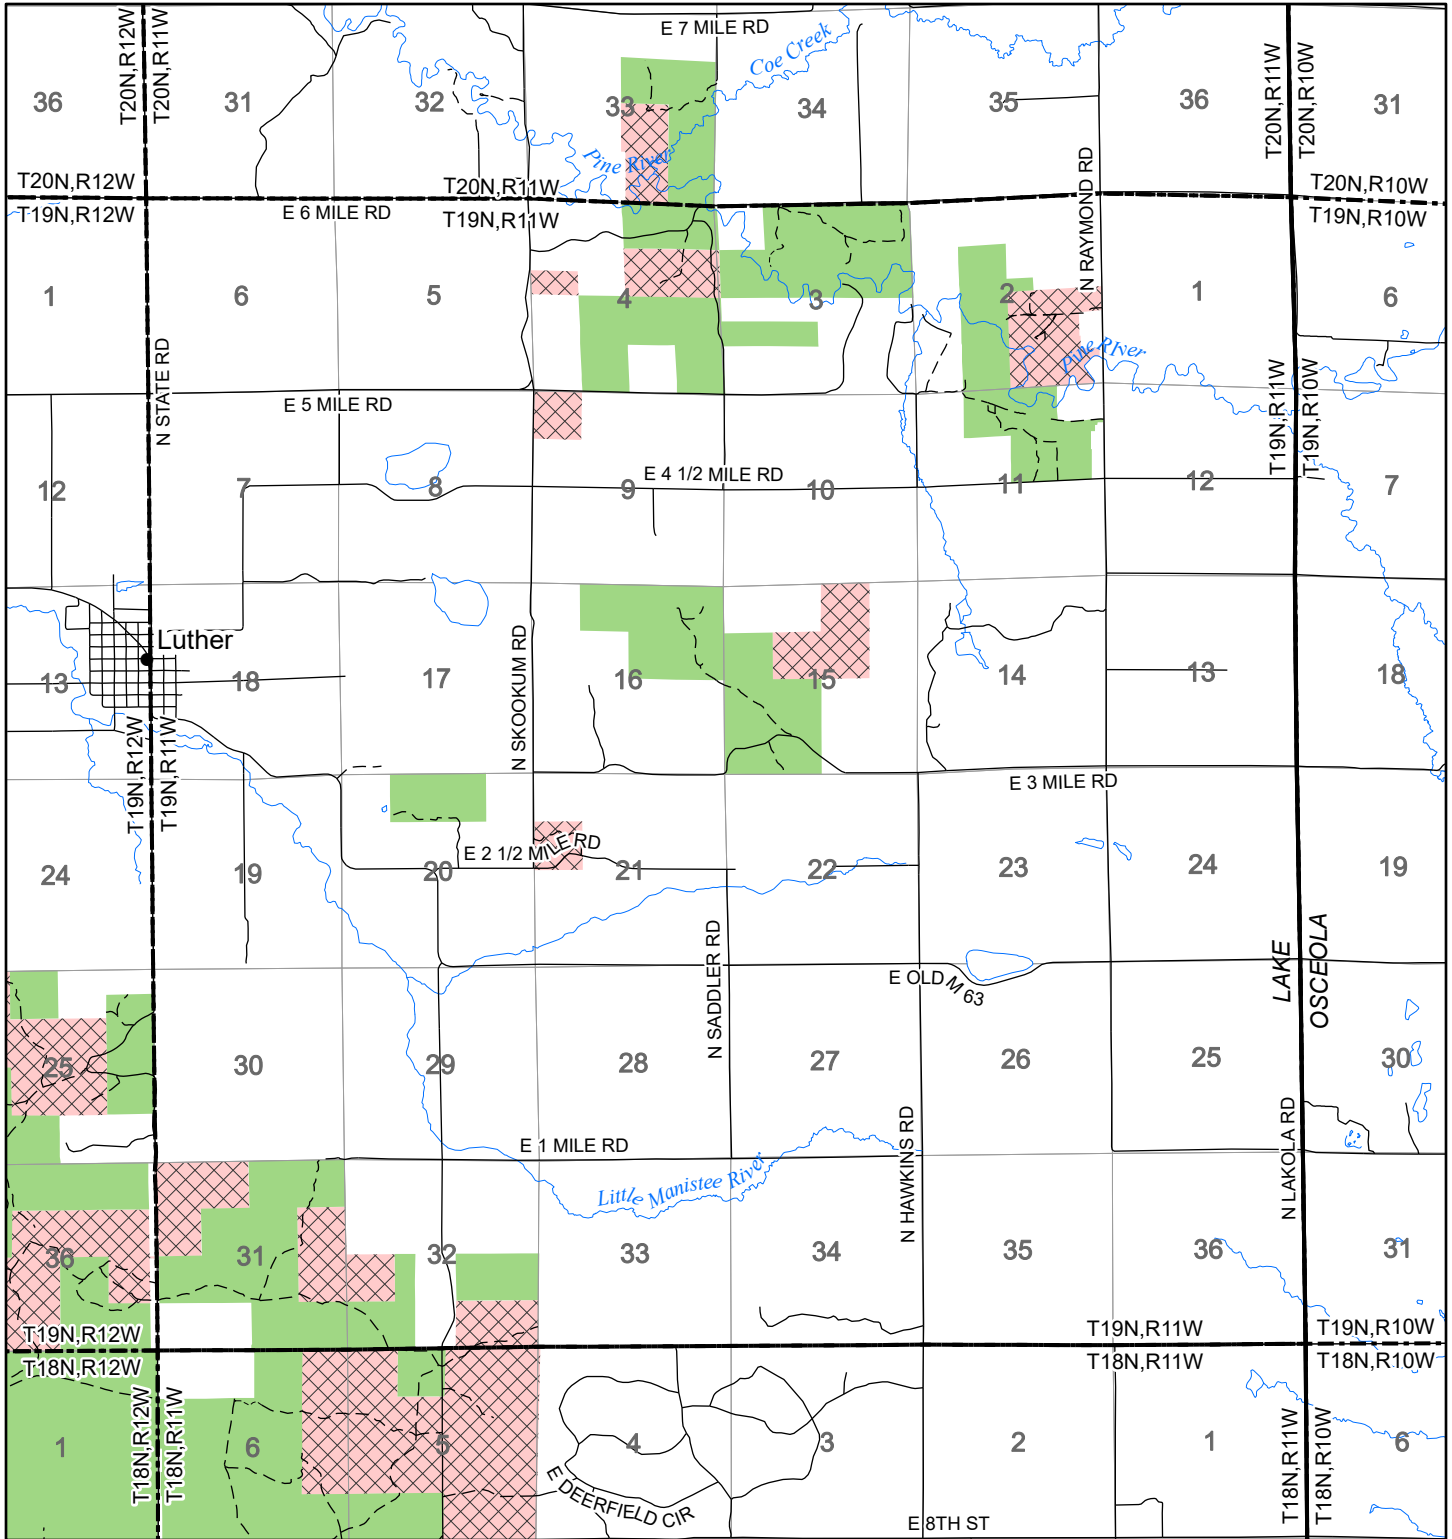

2022 Fuelwood Collection Map

T19N,R11W

LAKE CO.

- Open to Fuelwood Collection
- Open (Recently Closed Timber Sale)
- State land closed to fuelwood collection
- Snowmobile trail

Effective: April 1, 2022