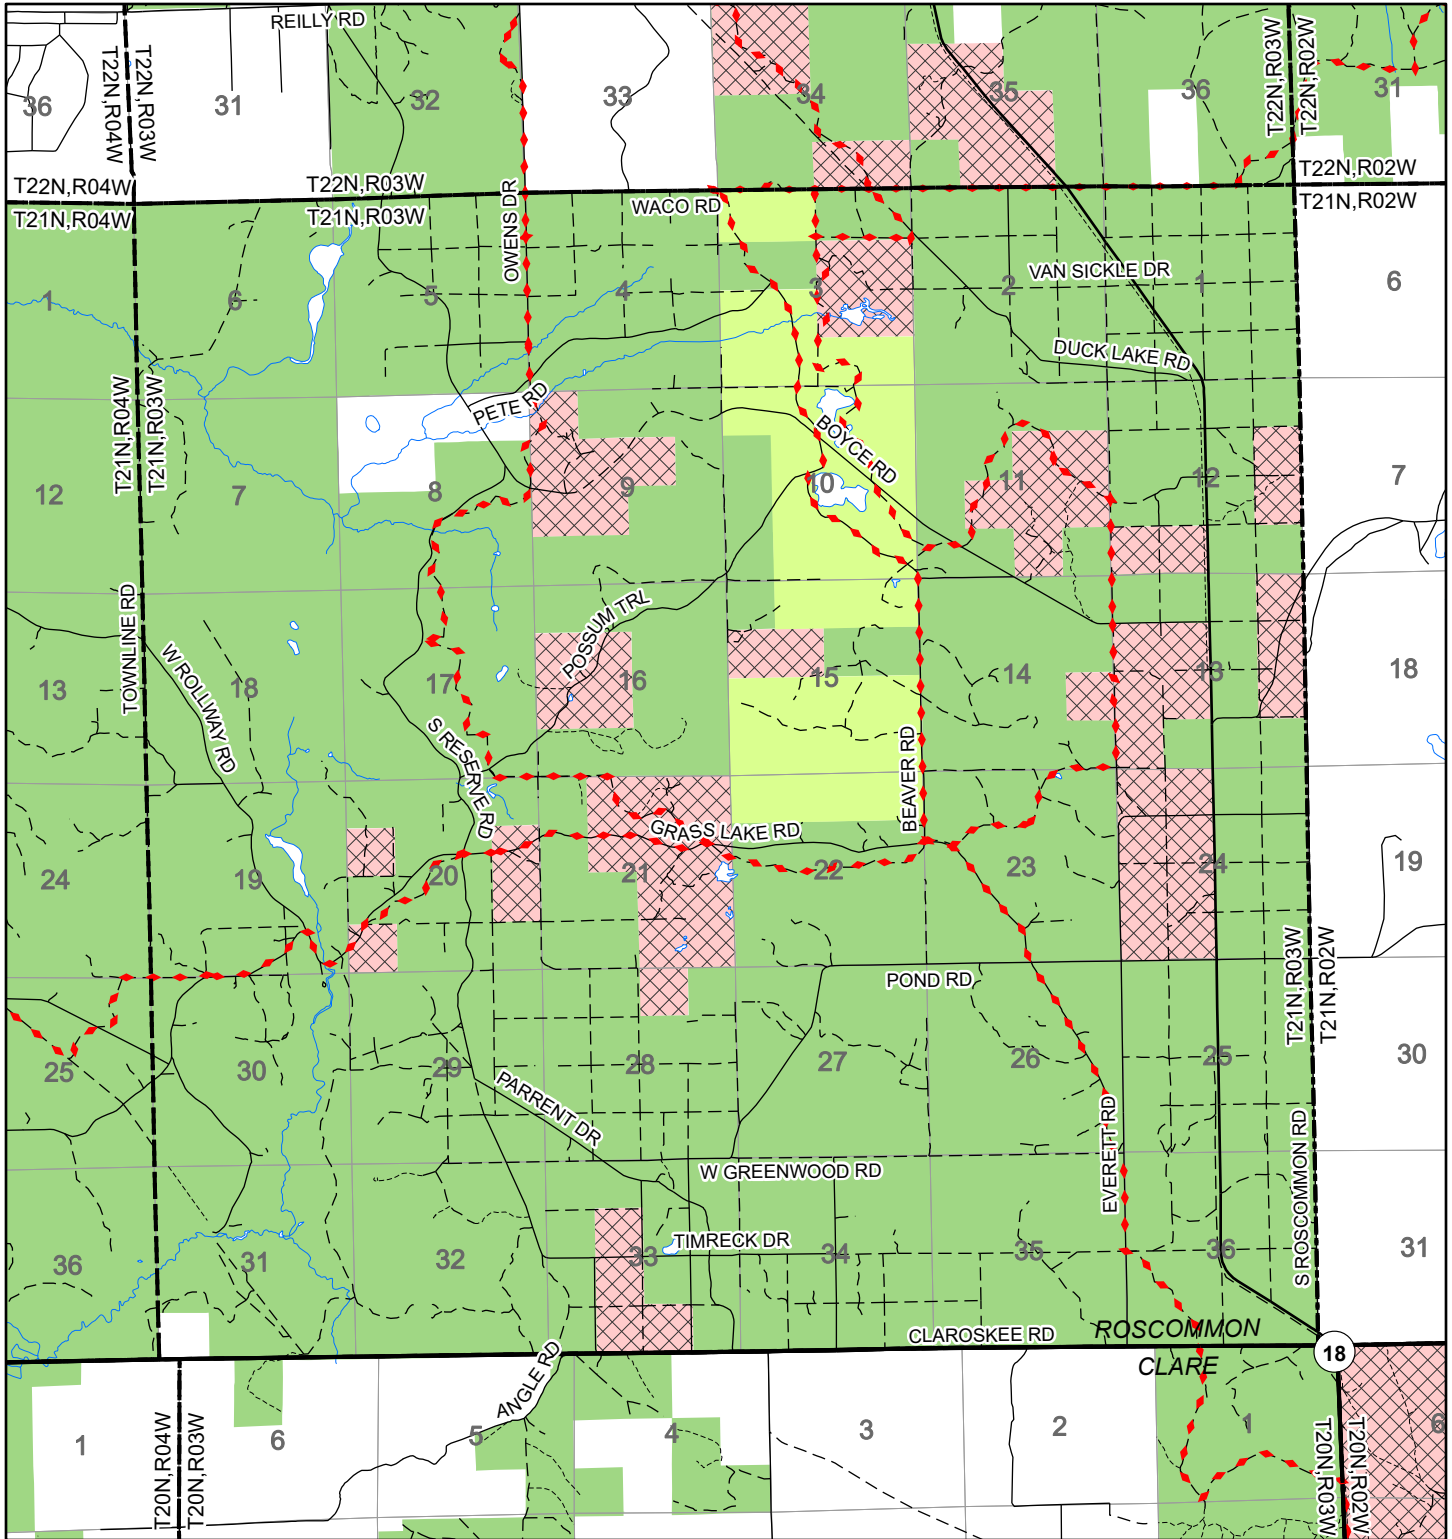

# 2022 Fuelwood Collection Map

## T21N,R03W

### ROSCOMMON CO.

- Open to Fuelwood Collection
- Open (Recently Closed Timber Sale)
- State land closed to fuelwood collection
- Snowmobile trail

Effective: April 1, 2022