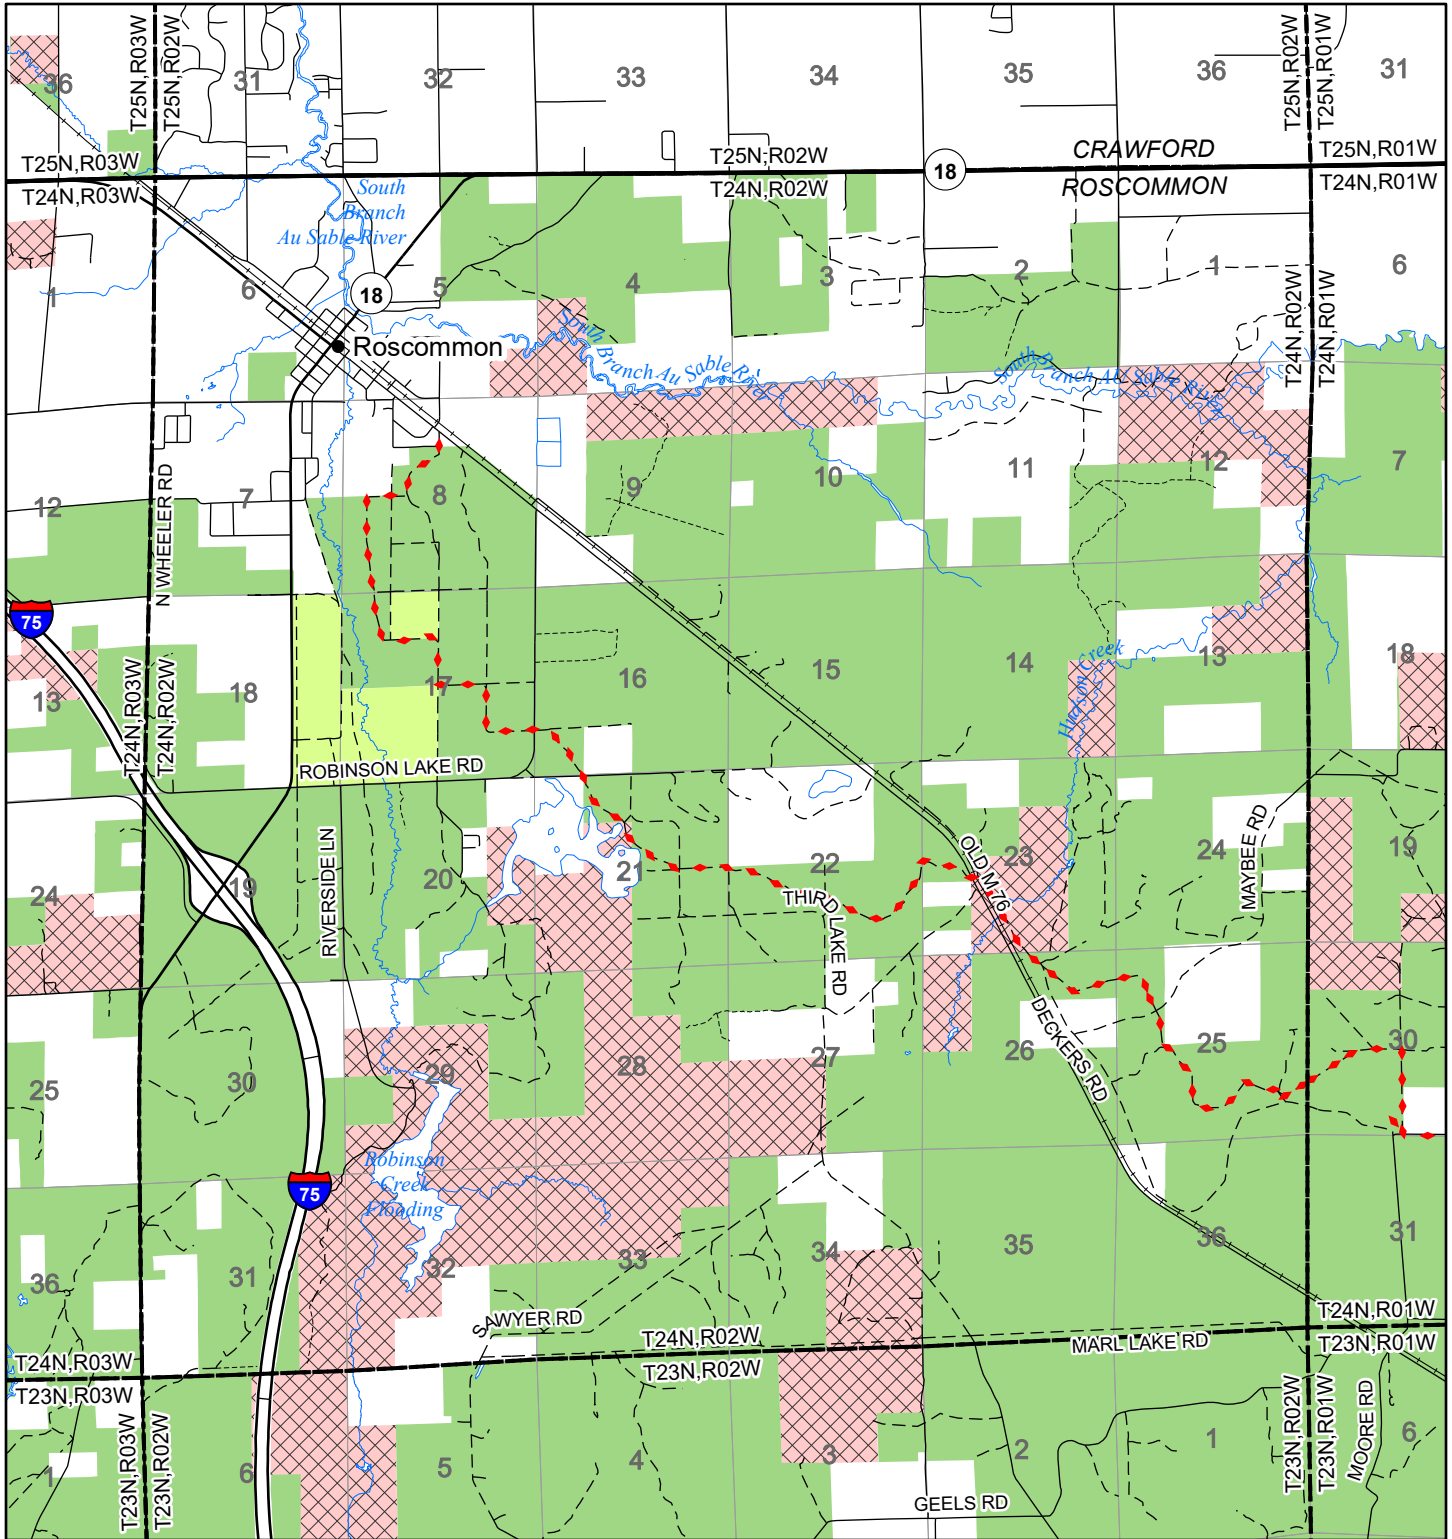

# 2022 Fuelwood Collection Map

## T24N,R02W

### ROSCOMMON CO.

- Open to Fuelwood Collection
- Open (Recently Closed Timber Sale)
- State land closed to fuelwood collection
- Snowmobile trail

Effective: April 1, 2022