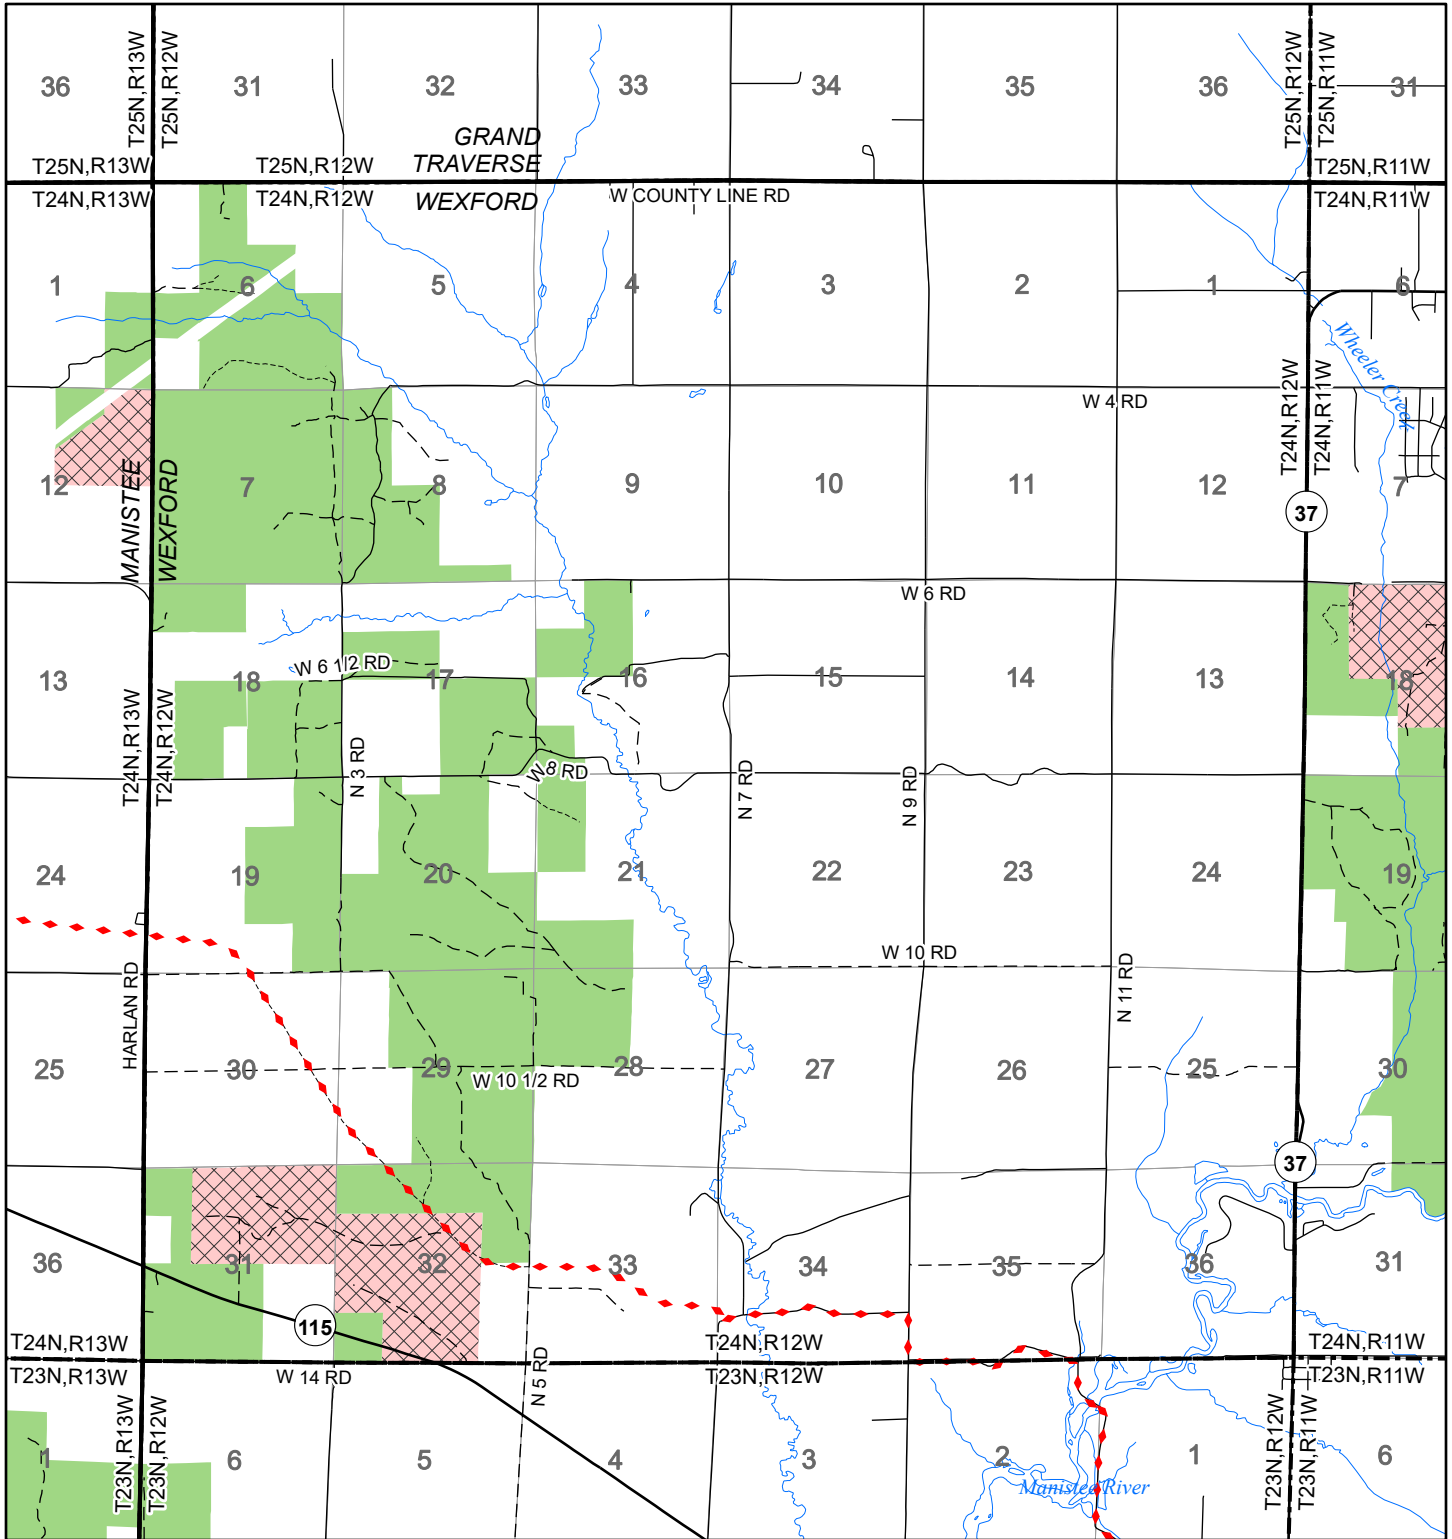

2022 Fuelwood Collection Map

T24N,R12W

WEXFORD CO.

- Open to Fuelwood Collection
- Open (Recently Closed Timber Sale)
- State land closed to fuelwood collection
- Snowmobile trail

Effective: April 1, 2022