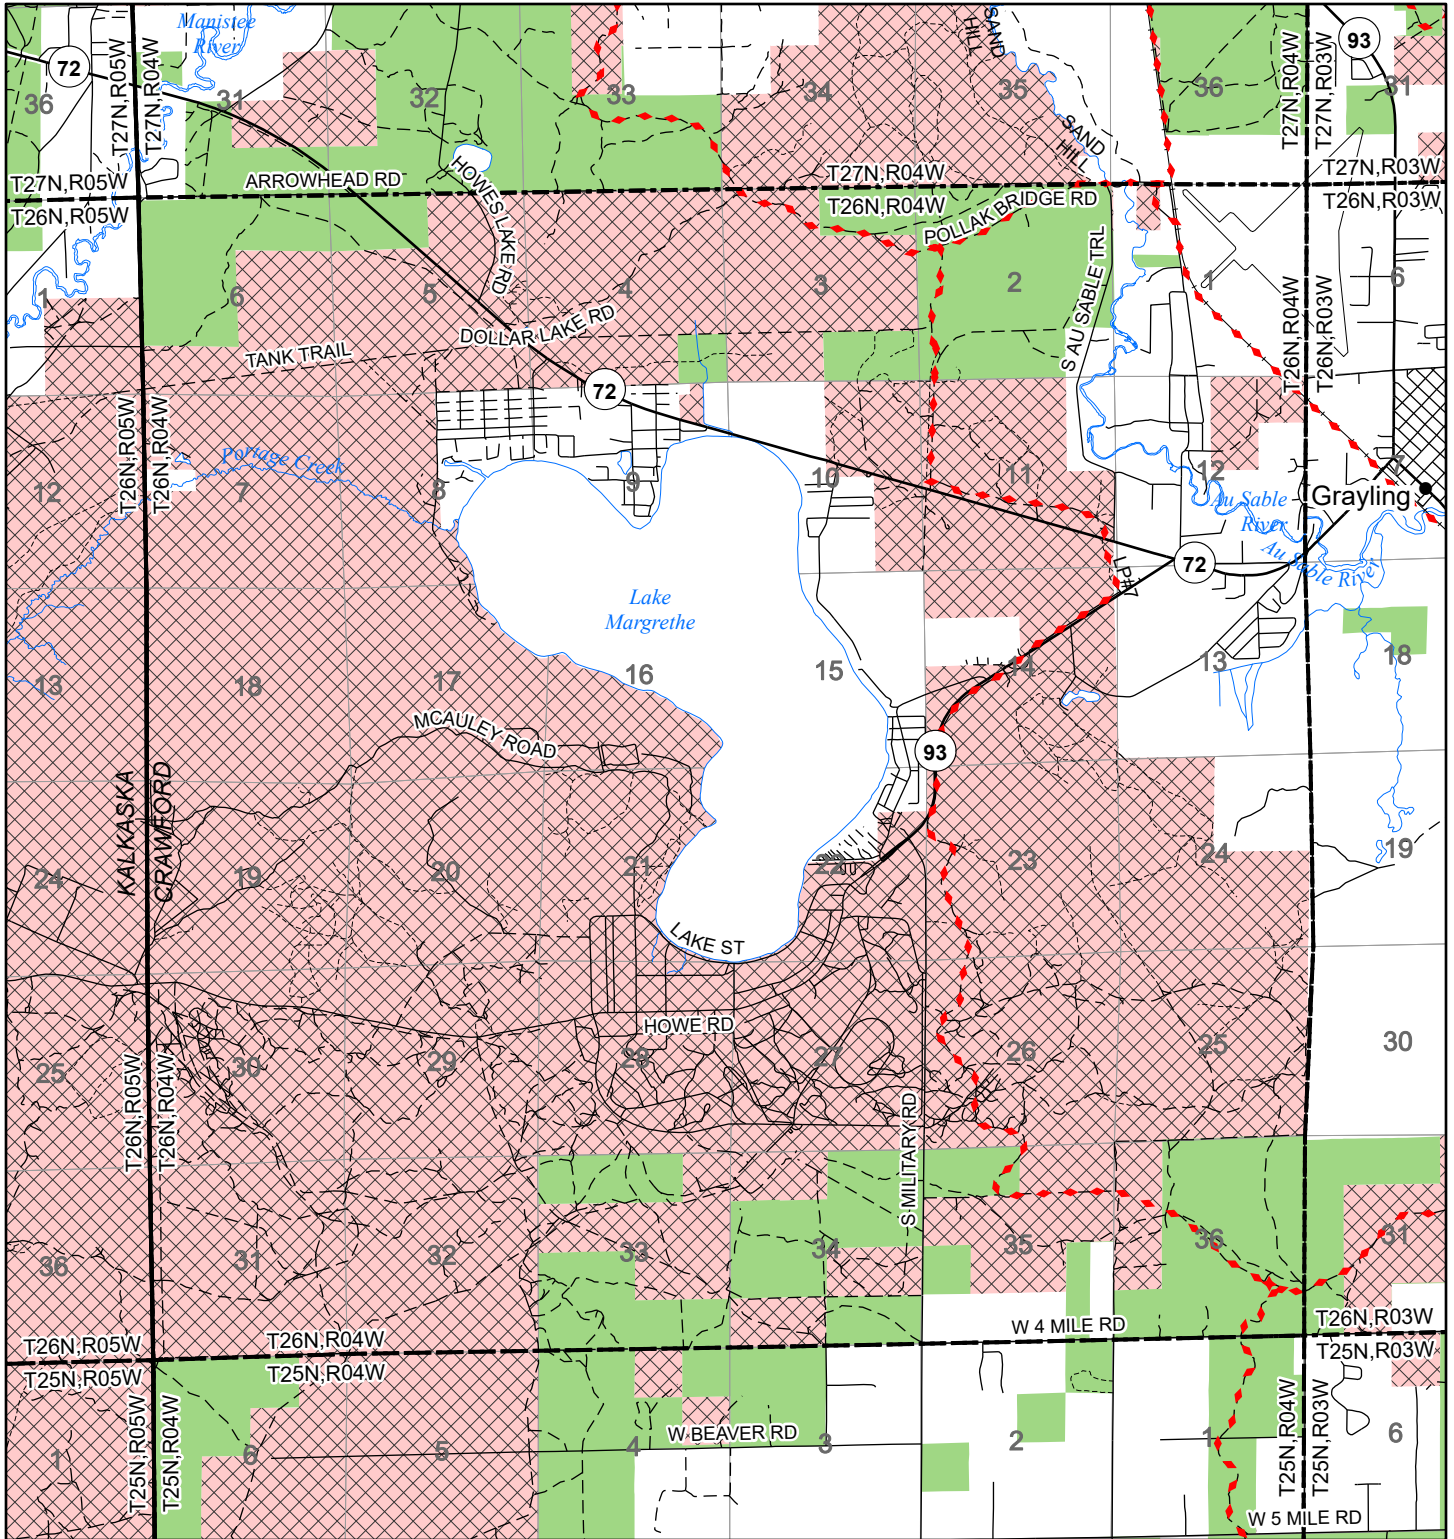

2022 Fuelwood Collection Map

T26N,R04W

CRAWFORD CO.

- Open to Fuelwood Collection
- Open (Recently Closed Timber Sale)
- State land closed to fuelwood collection
- Snowmobile trail

Effective: April 1, 2022