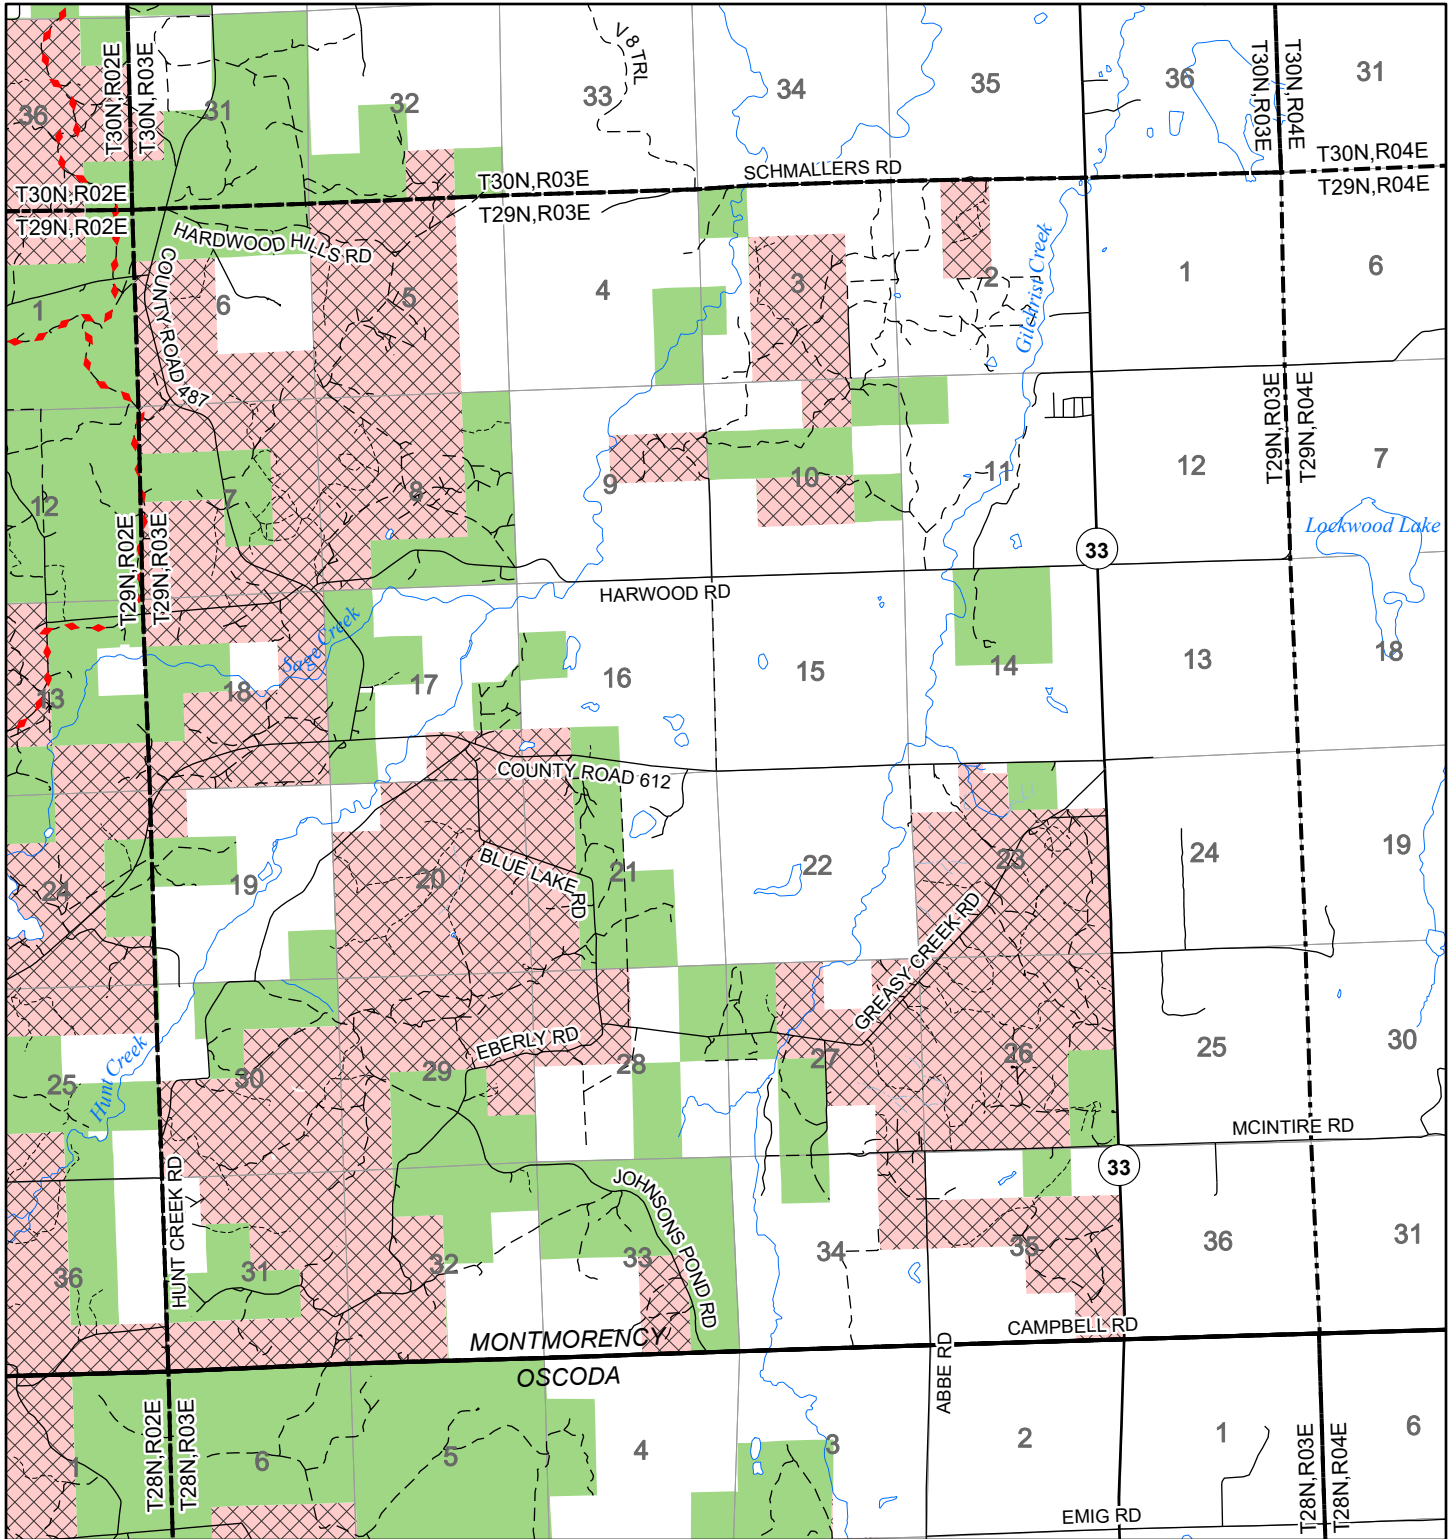

2022 Fuelwood Collection Map

T29N,R03E

MONTMORENCY CO.

- Open to Fuelwood Collection
- Open (Recently Closed Timber Sale)
- State land closed to fuelwood collection
- Snowmobile trail

Effective: April 1, 2022