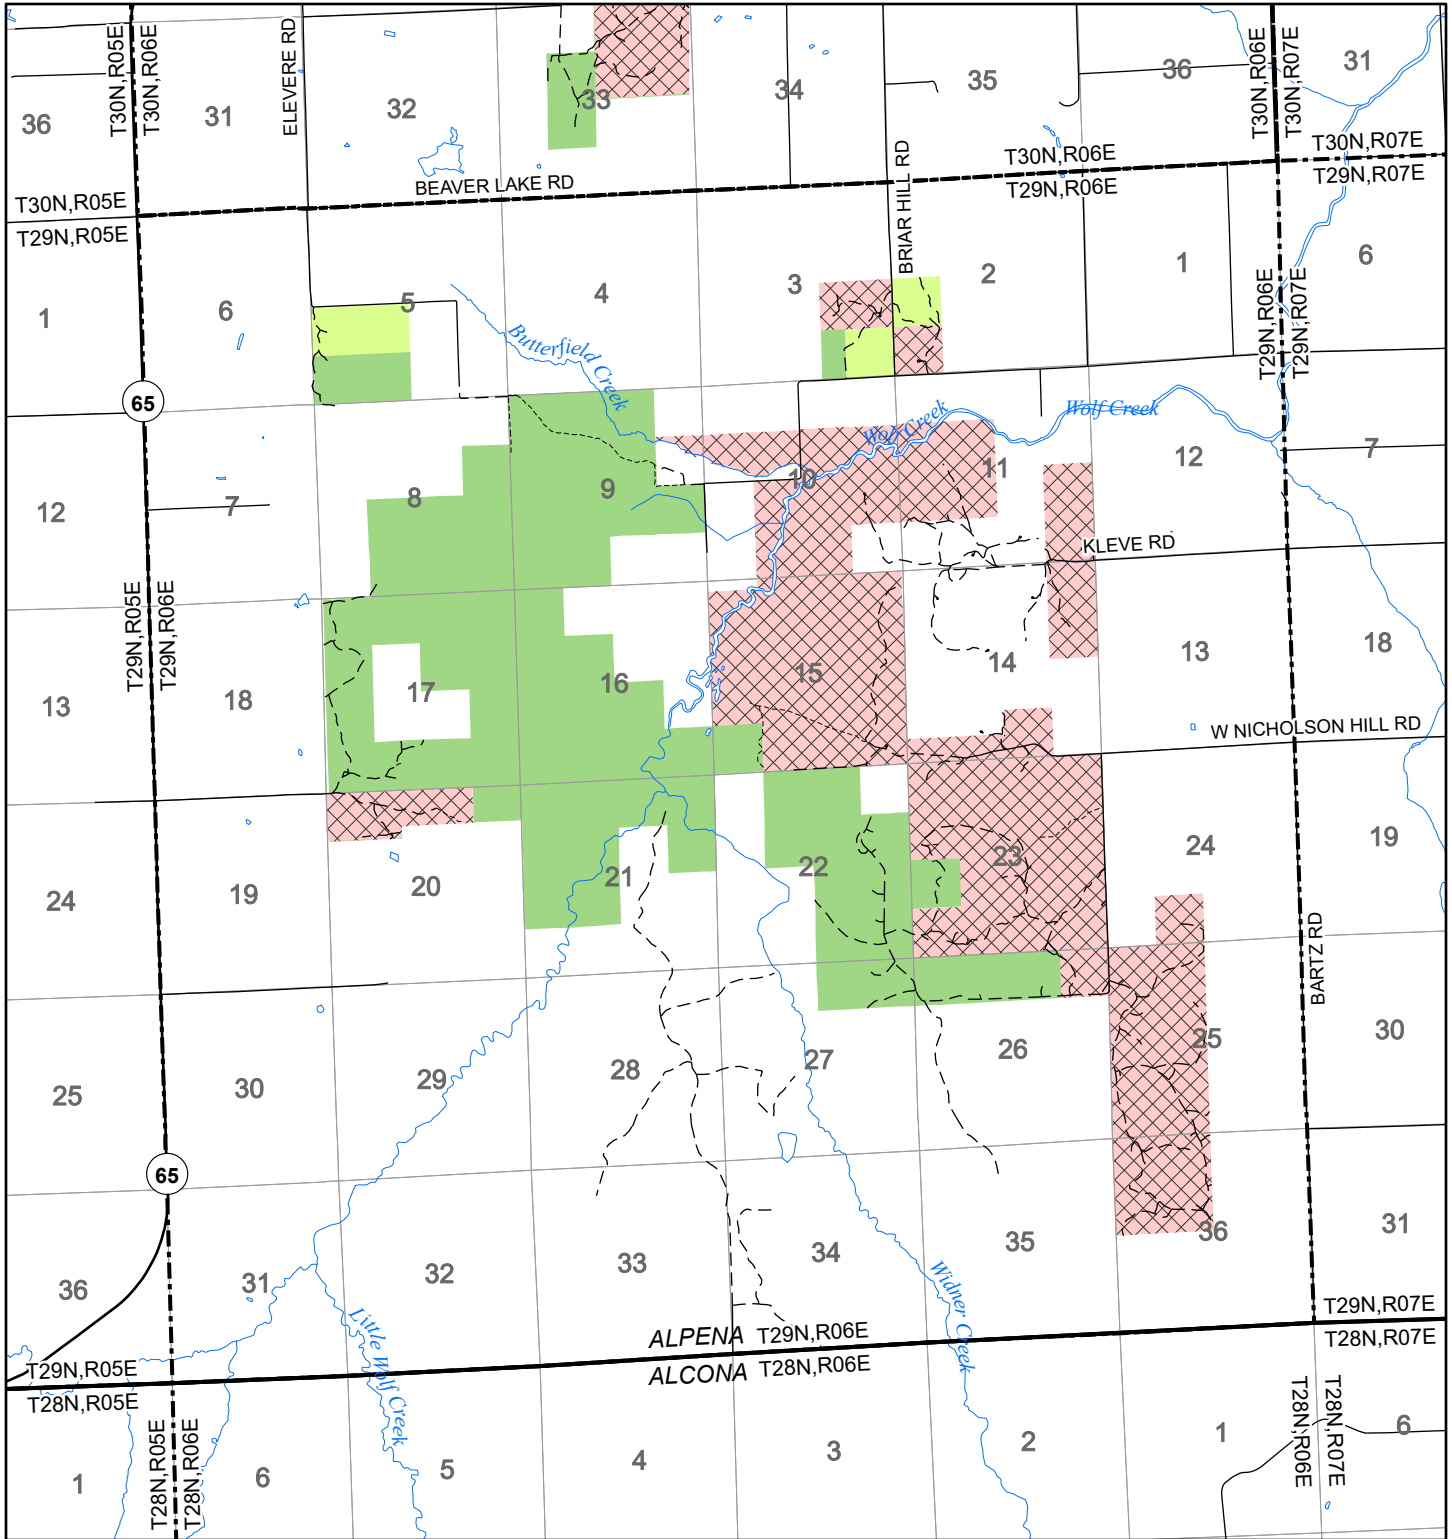

2022 Fuelwood Collection Map

T29N,R06E

ALPENA CO.

- Open to Fuelwood Collection
- Open (Recently Closed Timber Sale)
- State land closed to fuelwood collection
- Snowmobile trail

Effective: April 1, 2022