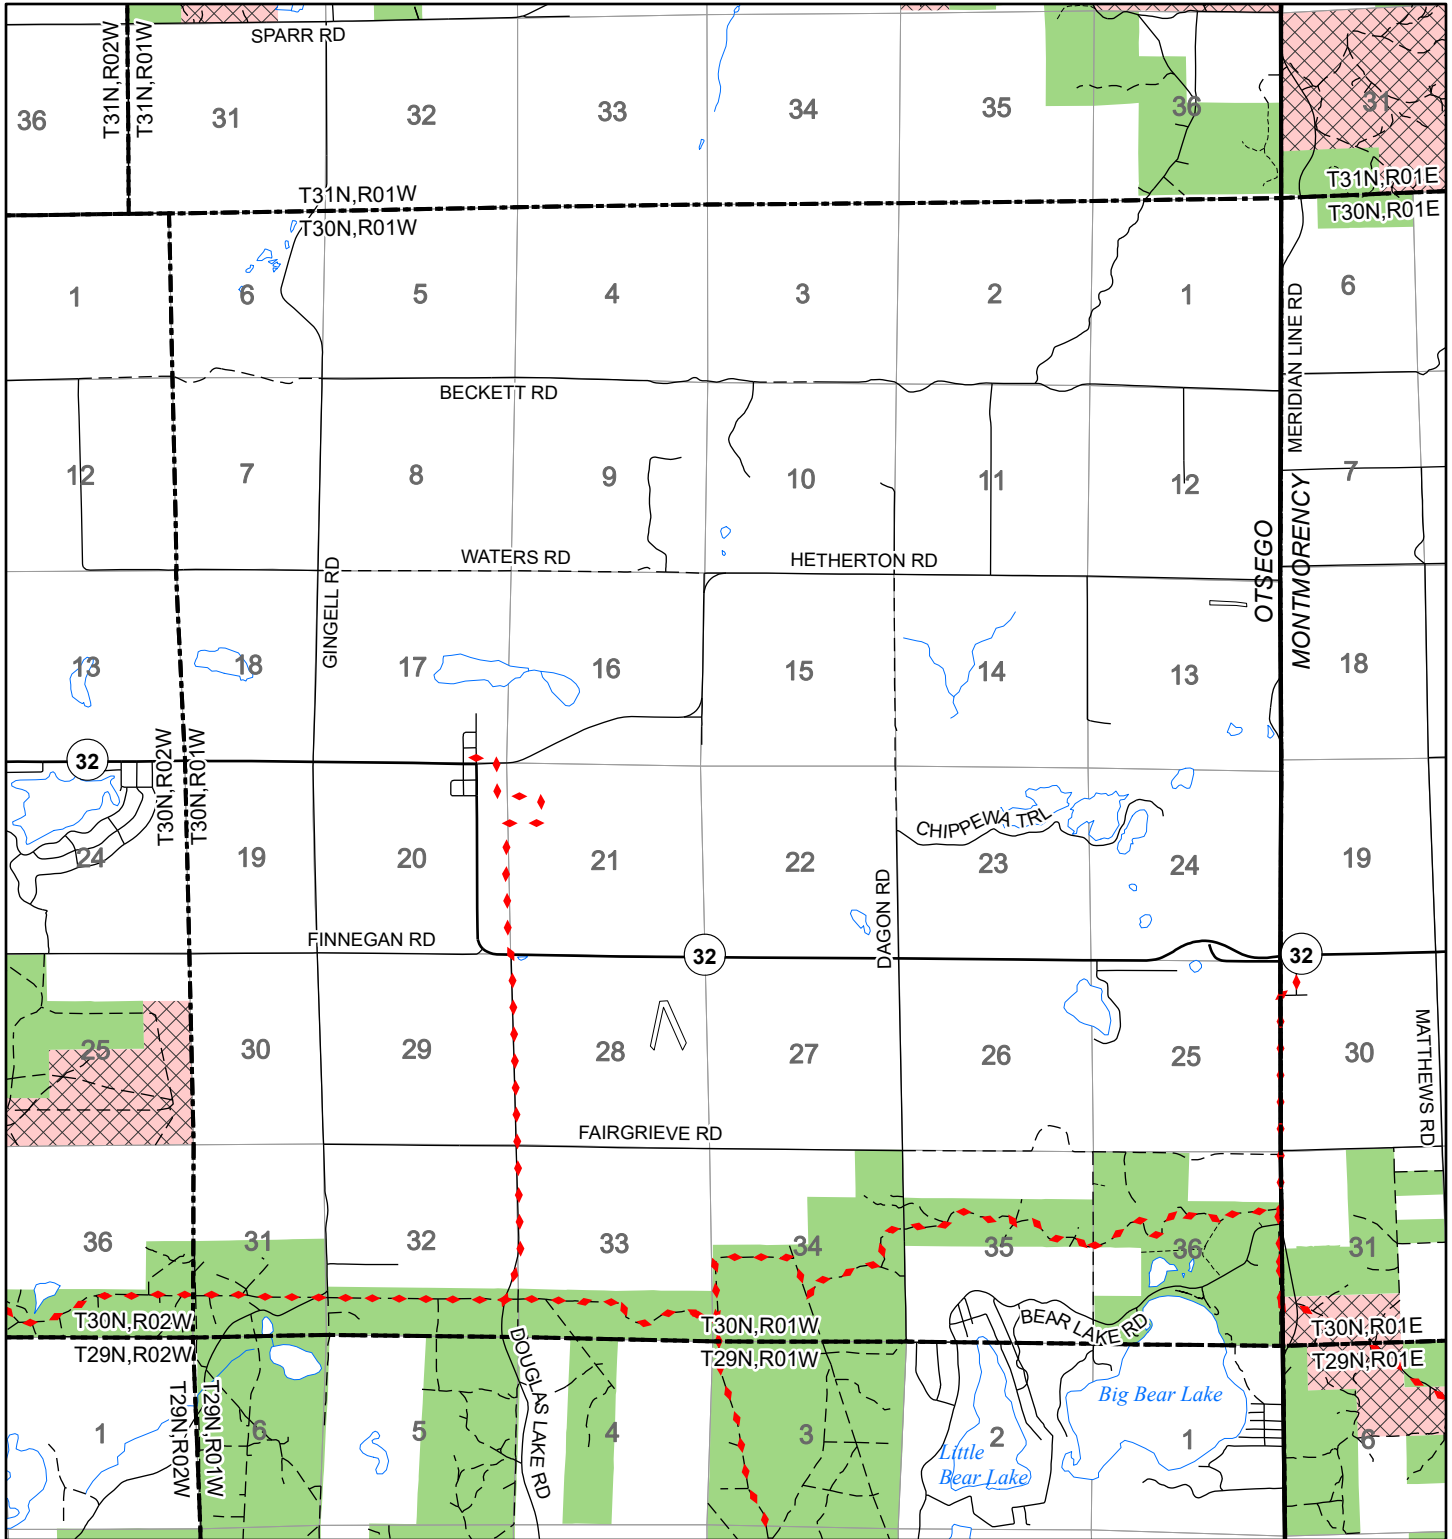

2022 Fuelwood Collection Map

T30N,R01W

OTSEGO CO.

- Open to Fuelwood Collection
- Open (Recently Closed Timber Sale)
- State land closed to fuelwood collection
- Snowmobile trail

Effective: April 1, 2022