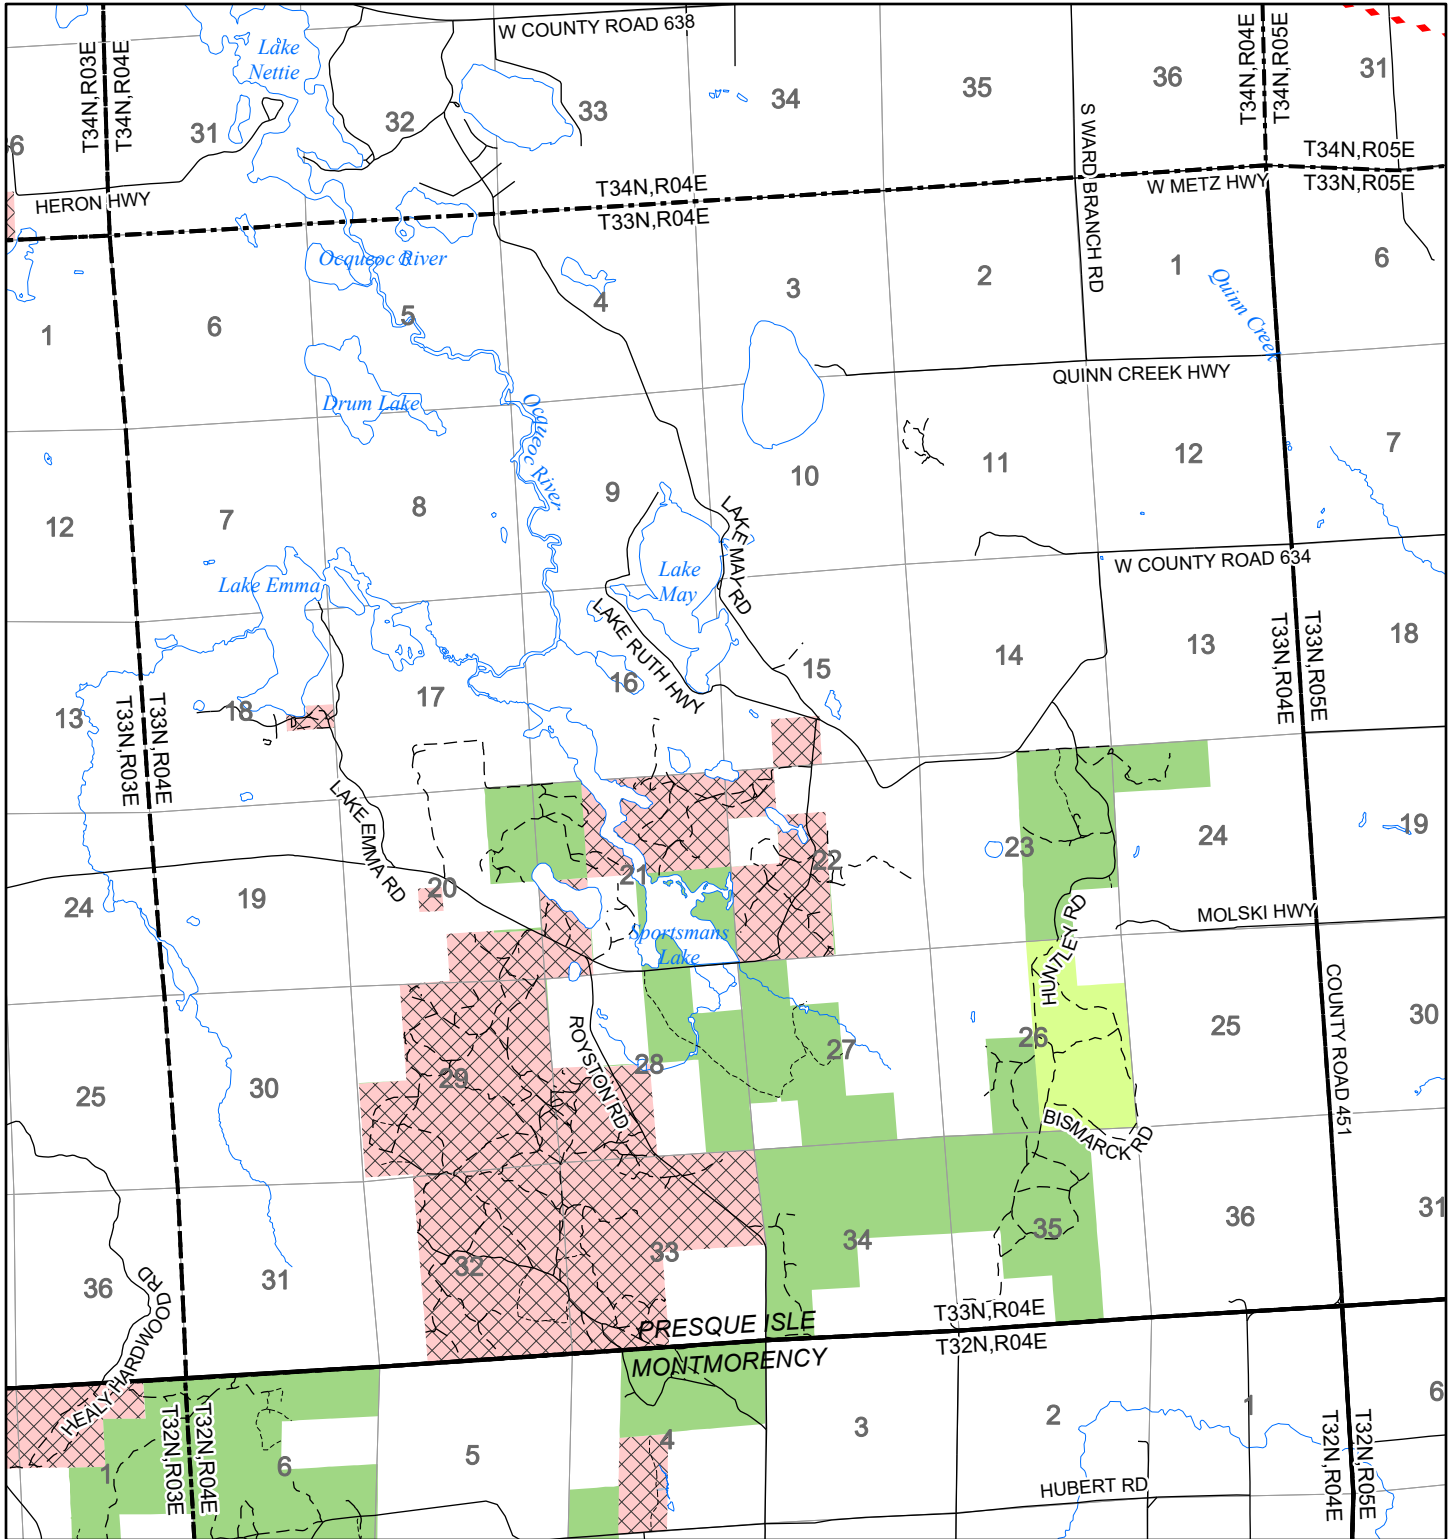

2022 Fuelwood Collection Map

T33N,R04E

PRESQUE ISLE CO.

- Open to Fuelwood Collection
- Open (Recently Closed Timber Sale)
- State land closed to fuelwood collection
- Snowmobile trail

Effective: April 1, 2022