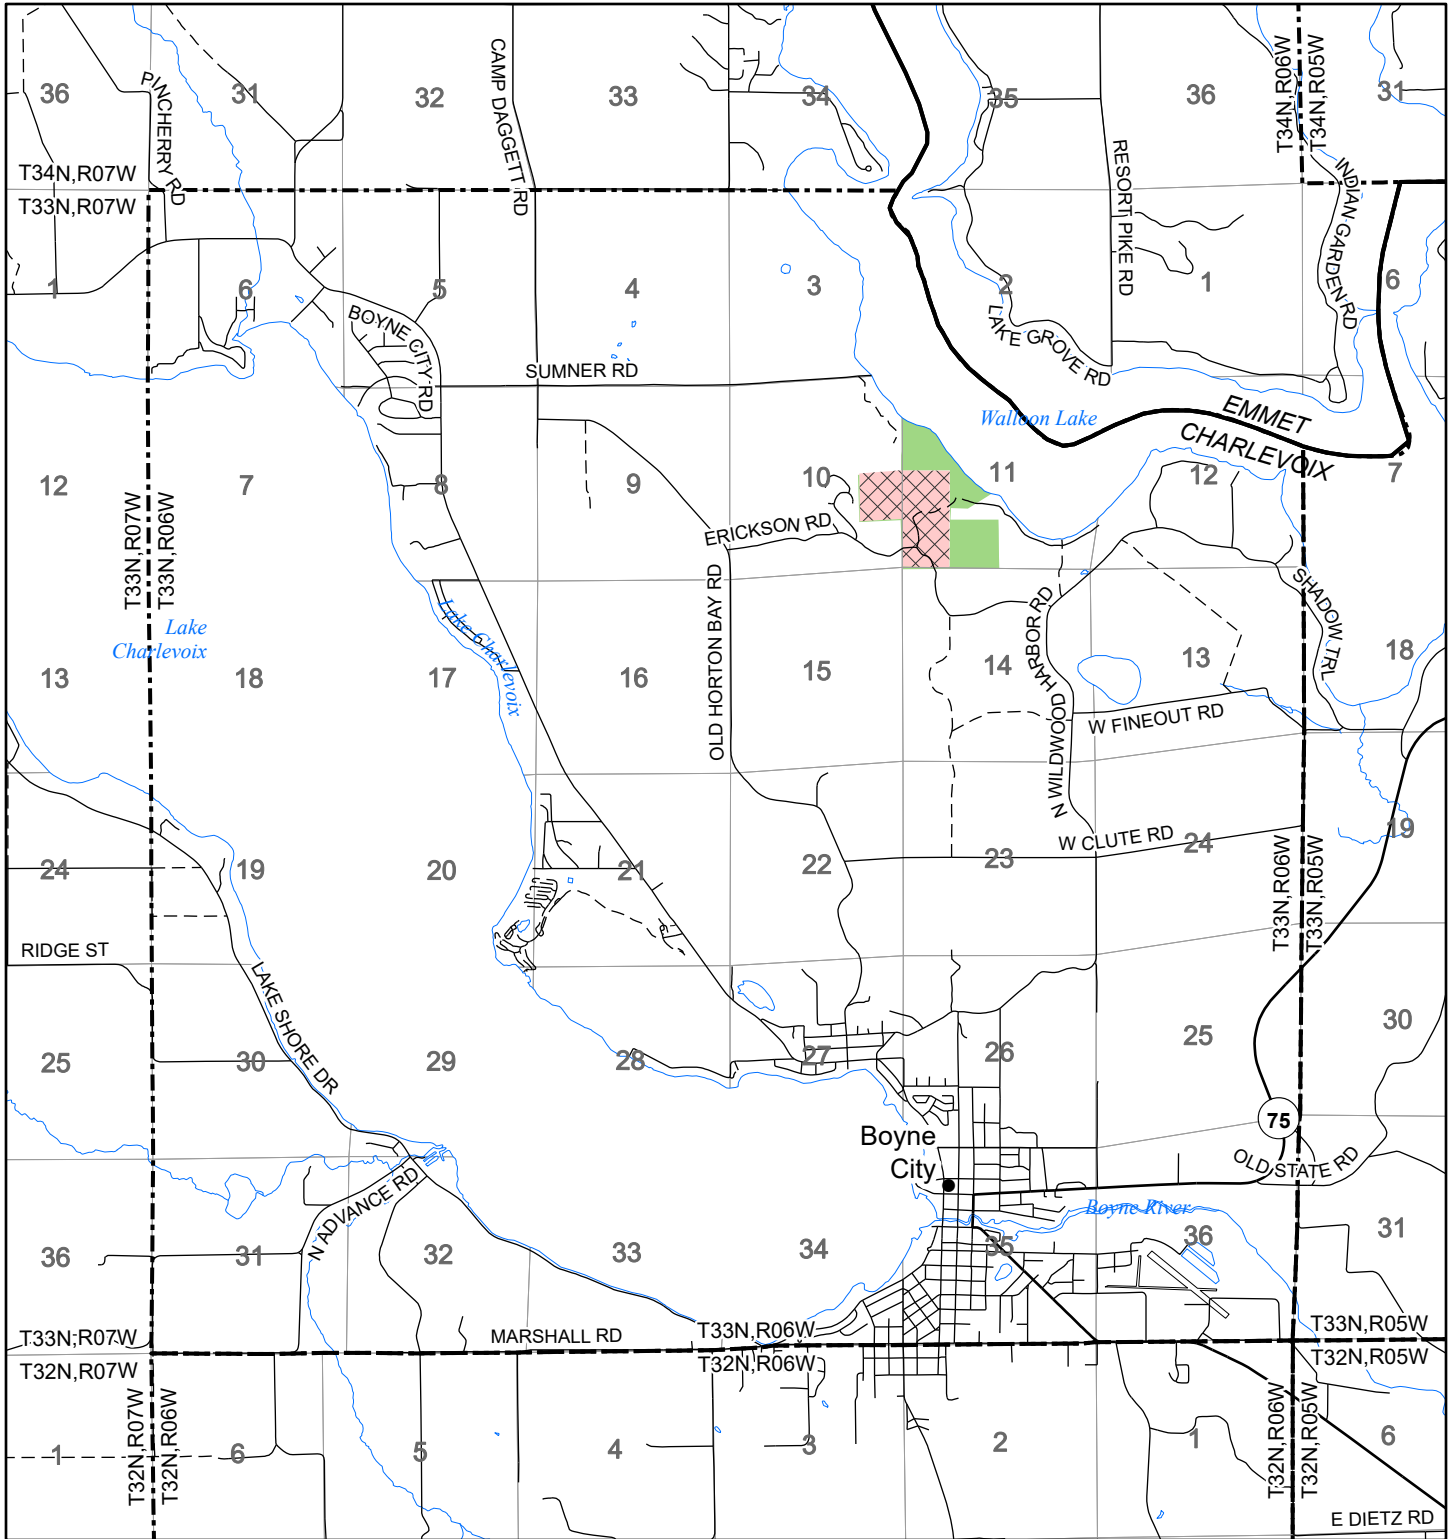

# 2022 Fuelwood Collection Map

## T33N,R06W

### CHARLEVOIX CO.

- Open to Fuelwood Collection
- Open (Recently Closed Timber Sale)
- State land closed to fuelwood collection
- Snowmobile trail

Effective: April 1, 2022