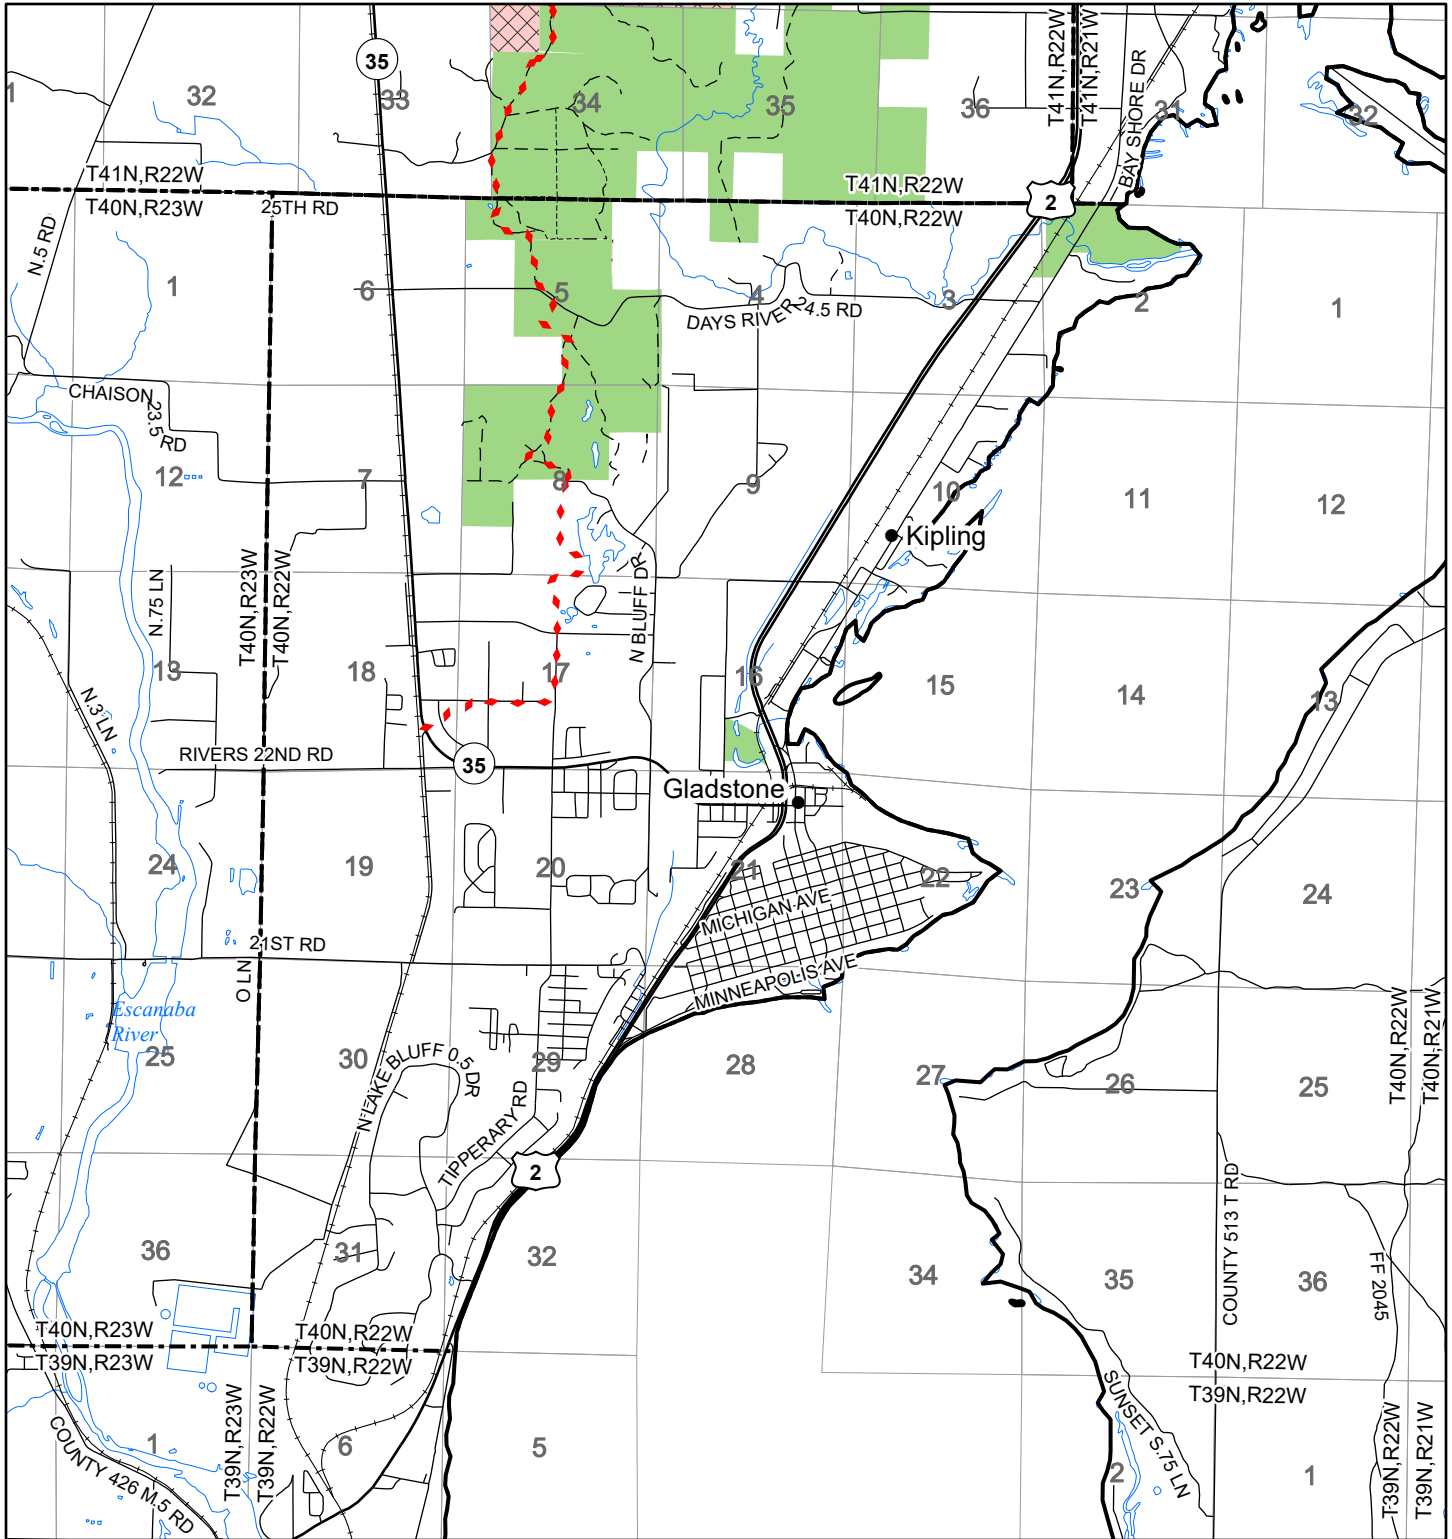

2022 Fuelwood Collection Map

T40N,R22W

DELTA CO.

- Open to Fuelwood Collection
- Open (Recently Closed Timber Sale)
- State land closed to fuelwood collection
- Snowmobile trail

Effective: April 1, 2022