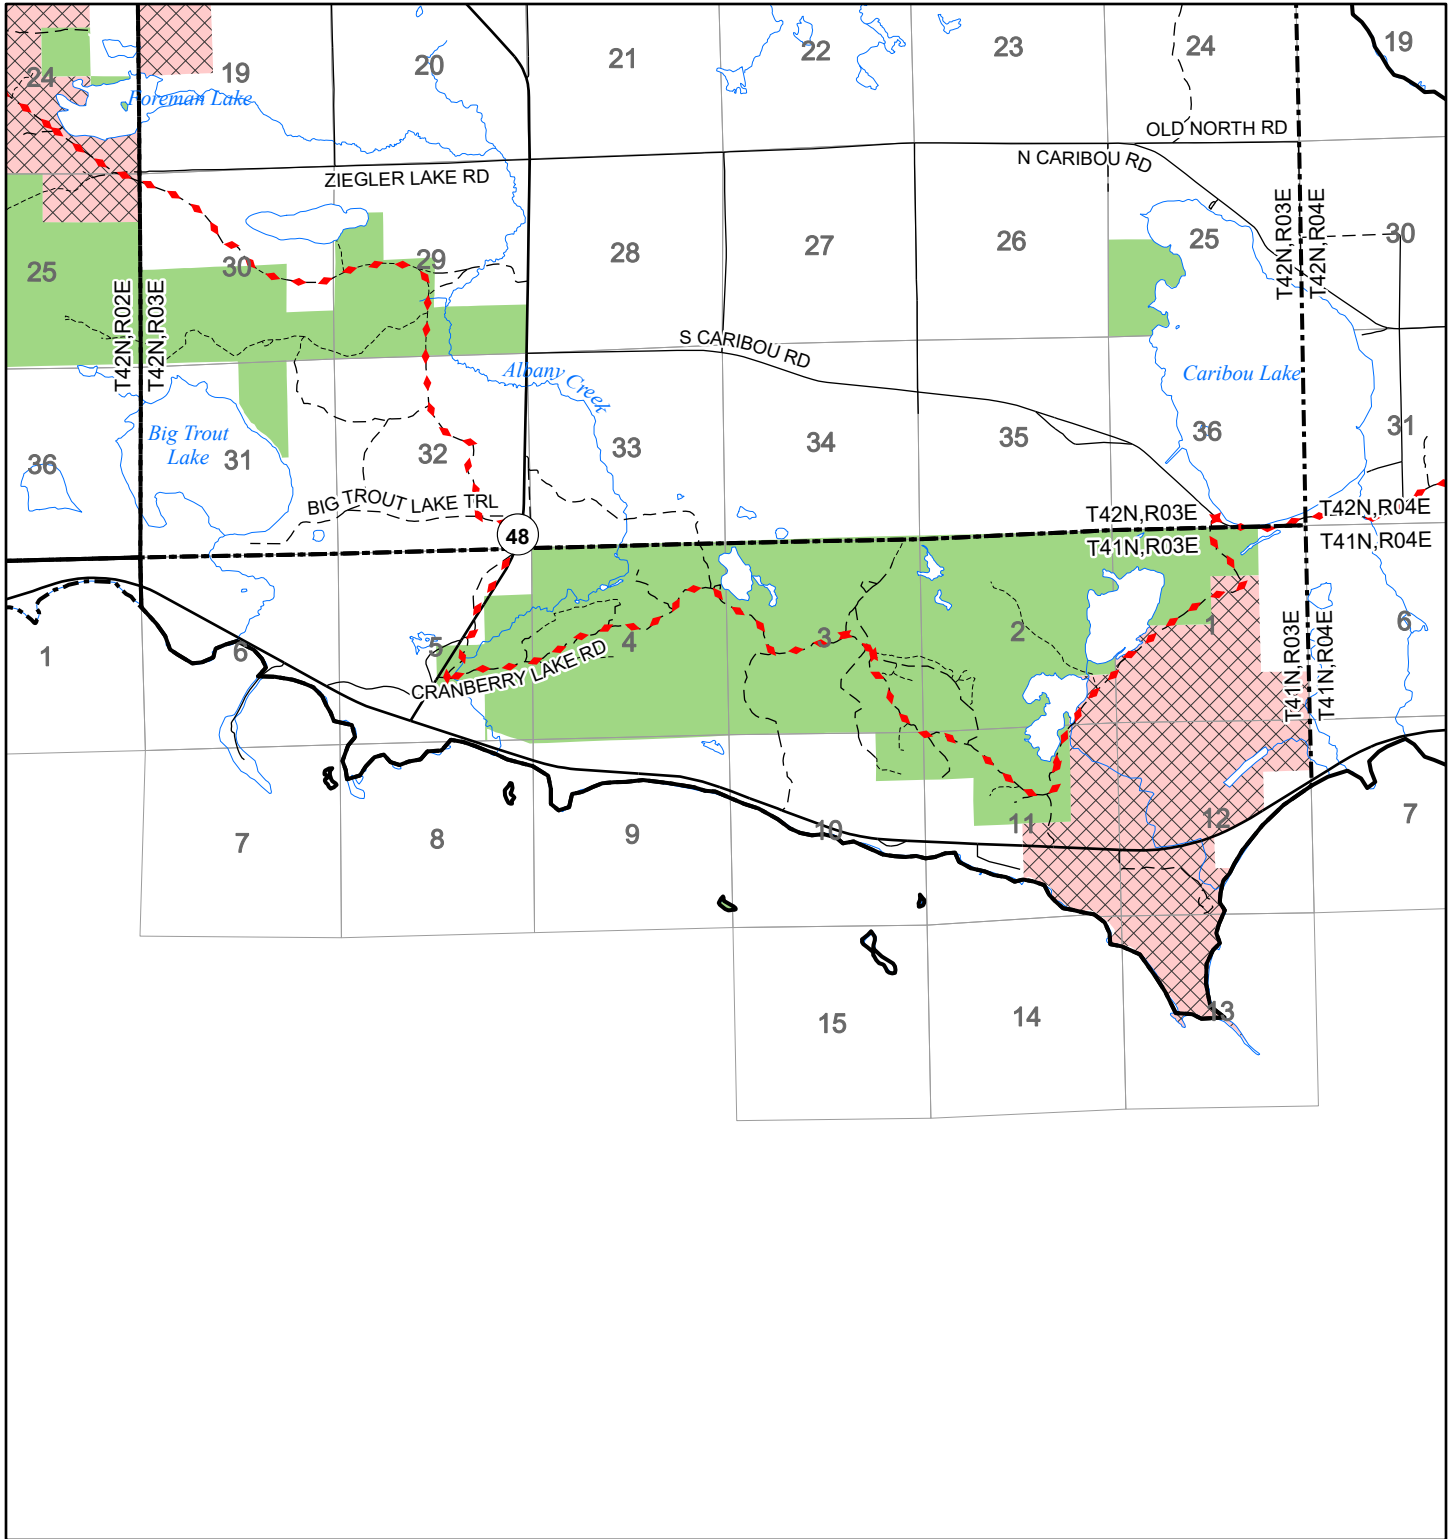

2022 Fuelwood Collection Map

T41N,R03E

CHIPPEWA CO.

- Open to Fuelwood Collection
- Open (Recently Closed Timber Sale)
- State land closed to fuelwood collection
- Snowmobile trail

Effective: April 1, 2022