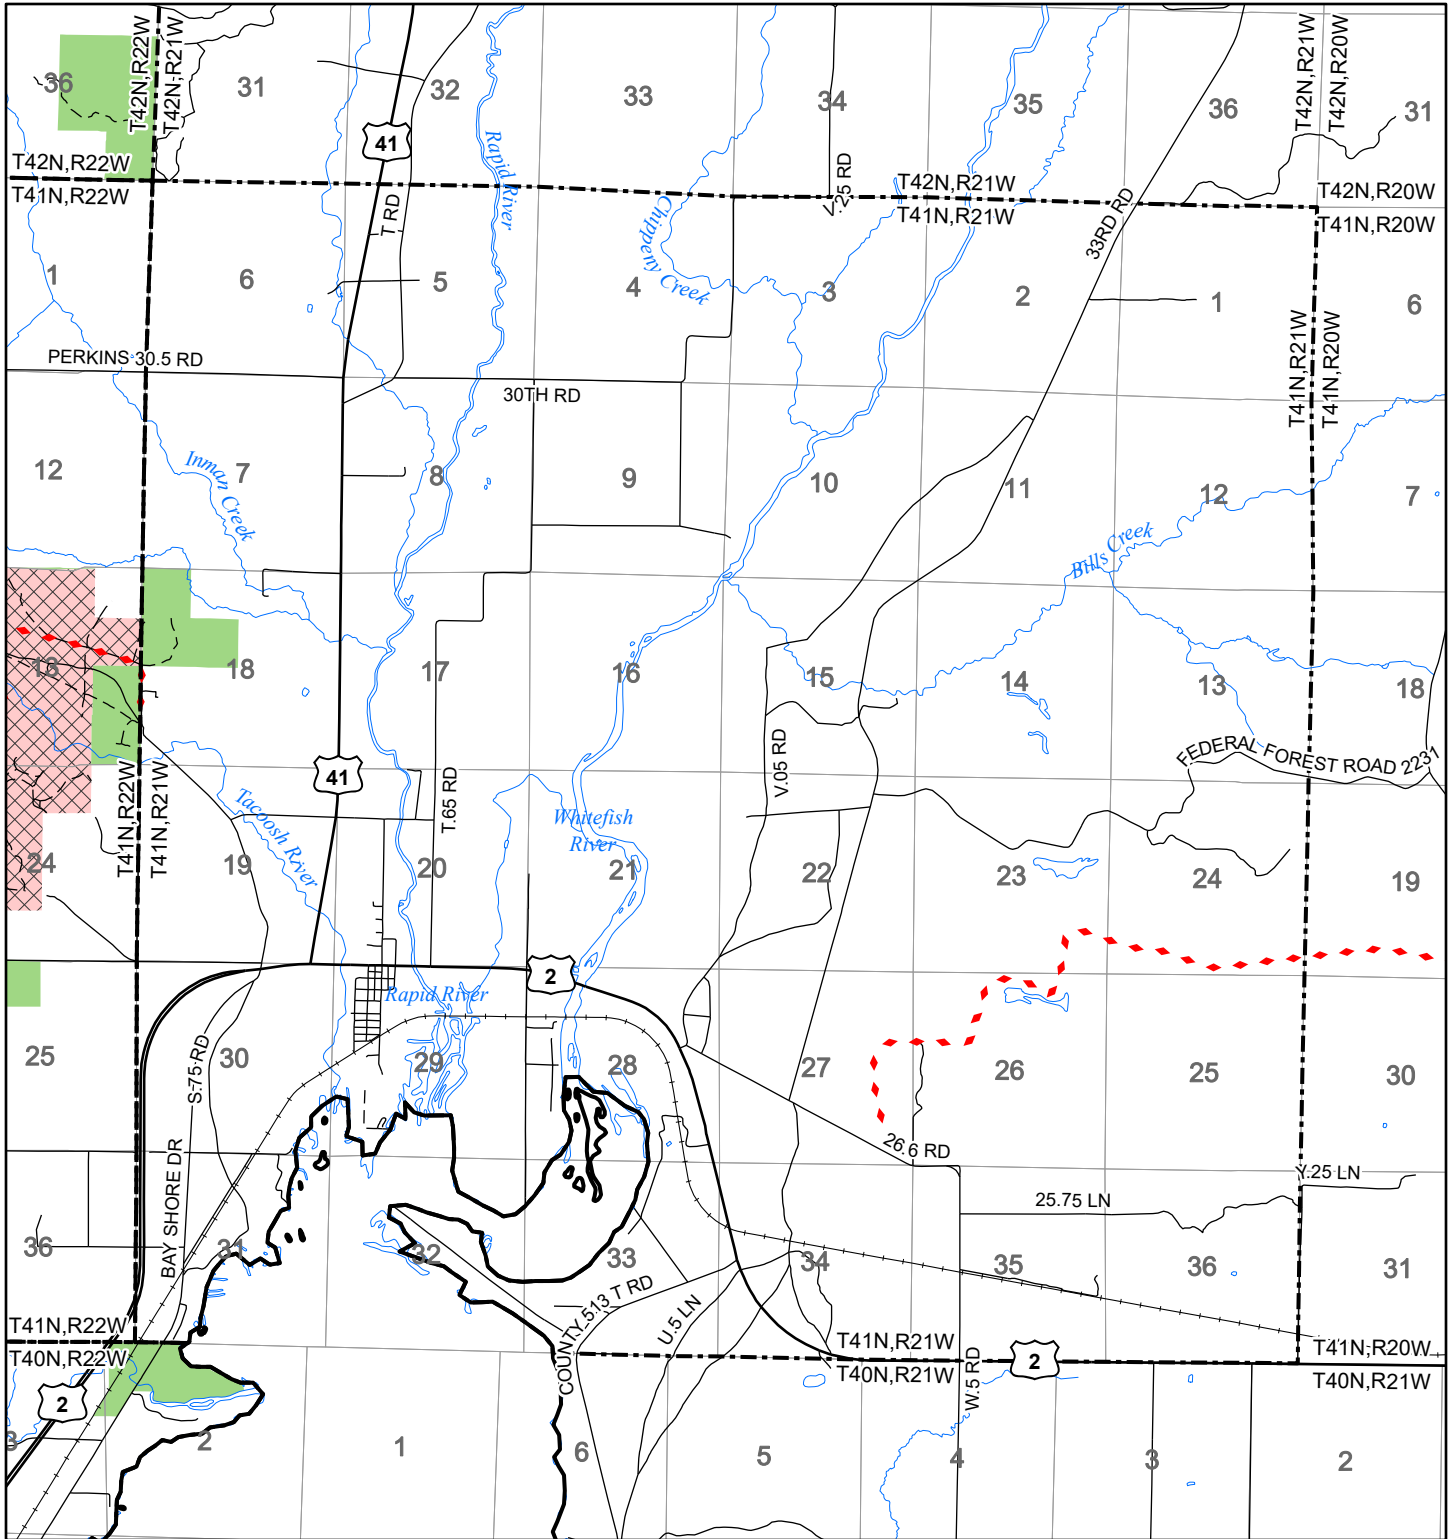

# 2022 Fuelwood Collection Map

## T41N,R21W

### DELTA CO.

Effective: April 1, 2022