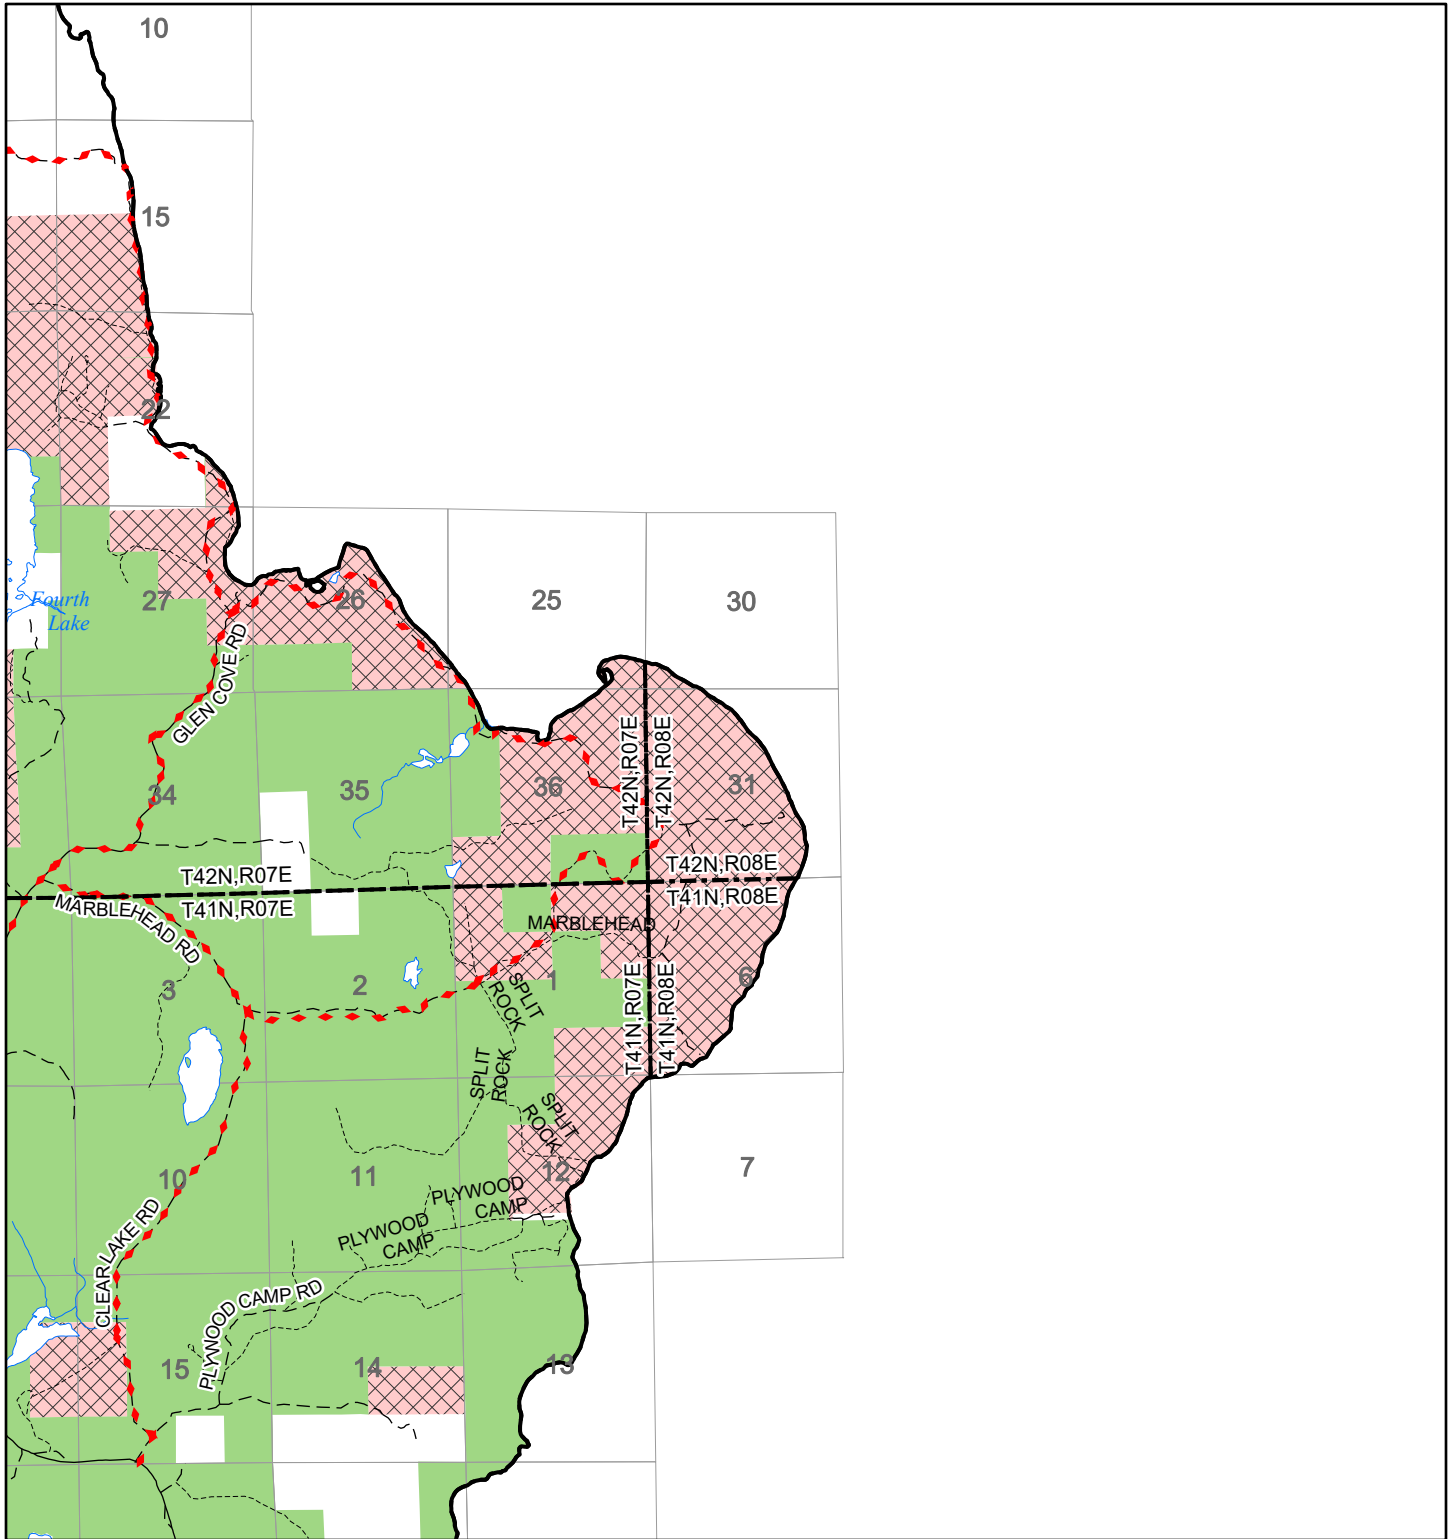

2022 Fuelwood Collection Map

T42N,R08E

CHIPPEWA CO.

- Open to Fuelwood Collection
- Open (Recently Closed Timber Sale)
- State land closed to fuelwood collection
- Snowmobile trail

Effective: April 1, 2022